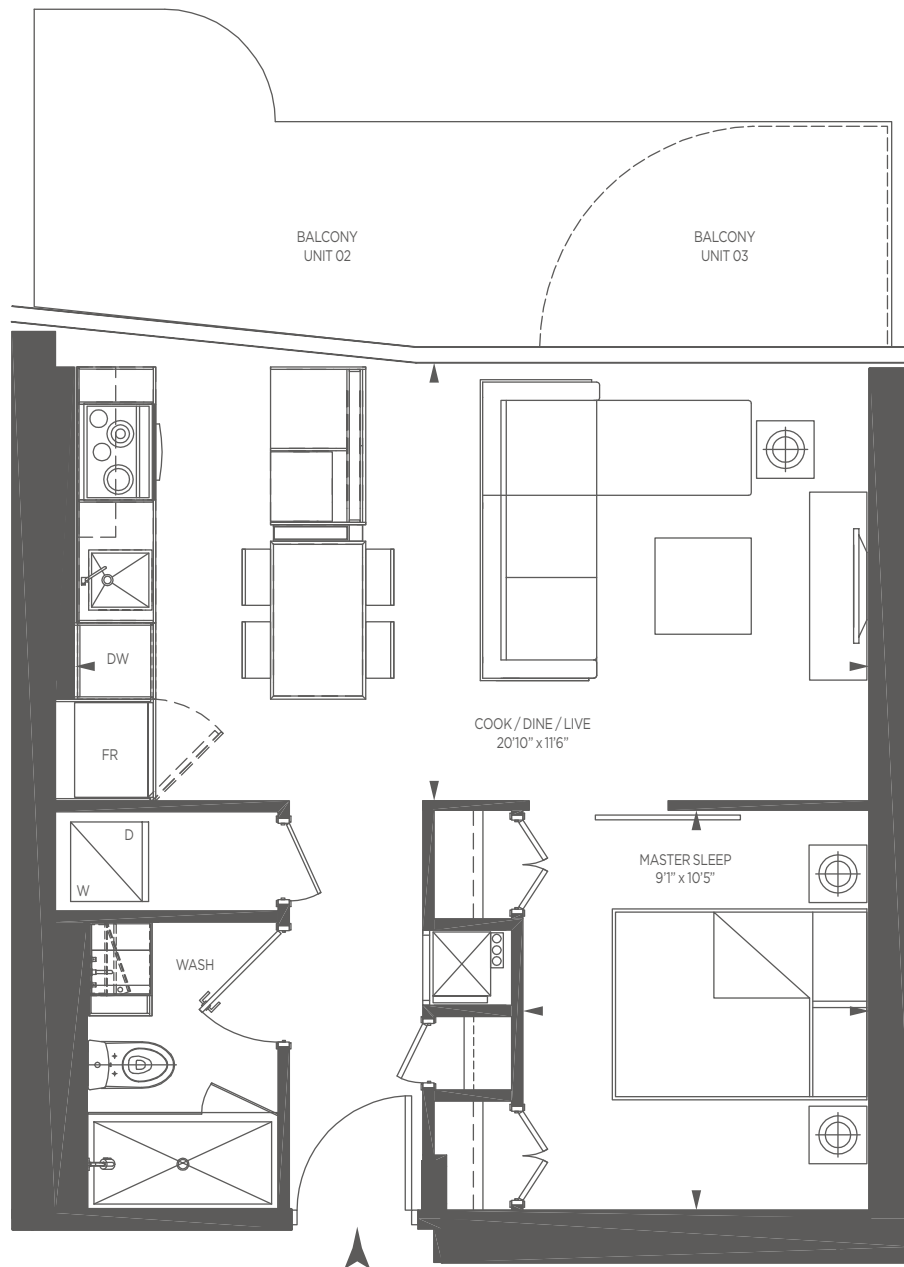

535 SQ.FT.

1 BEDROOM

Balance.

UNIT 02-535 SQ.FT.

UNIT 03-530 SQ.FT.

ONE BLOOR

/ TORONTO /

GREAT GULF