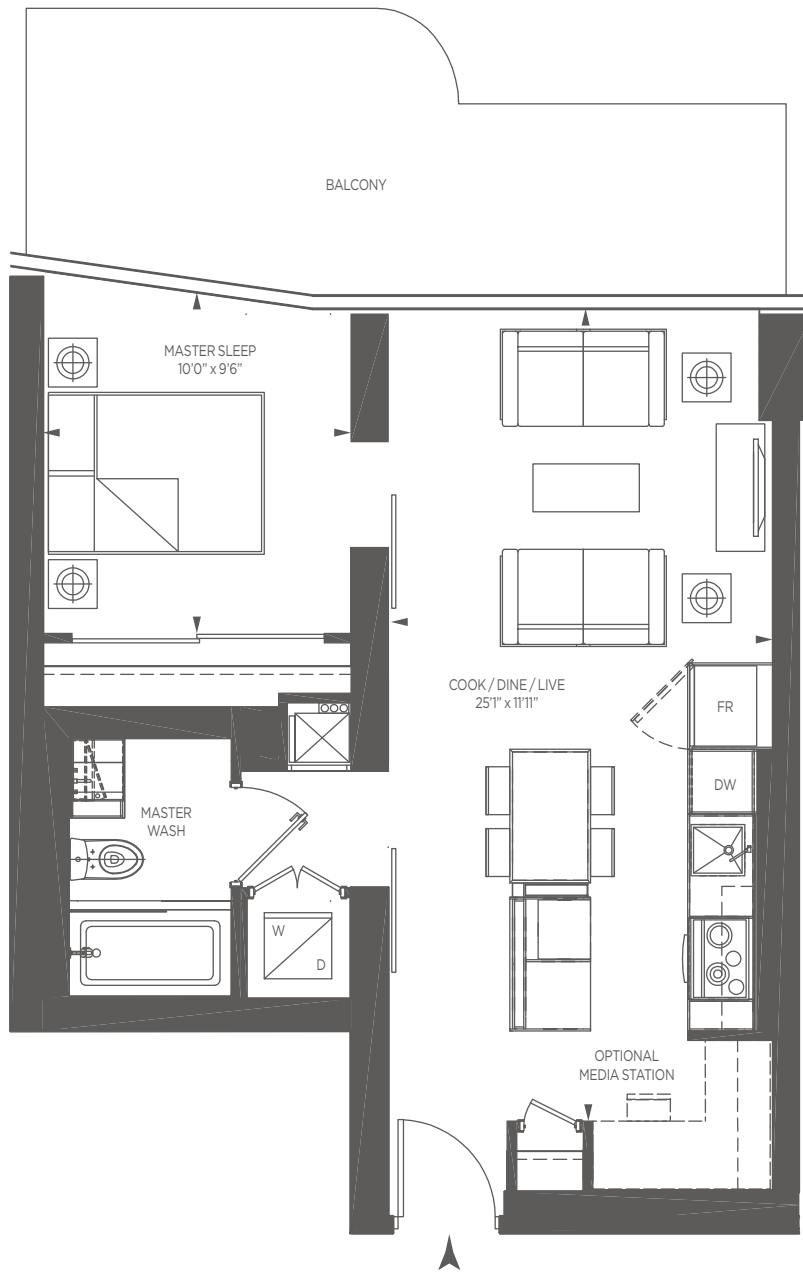

612 SQ.FT.

1 BEDROOM

Bliss.

ONE BLOOR
/ TORONTO /

GREAT GULF