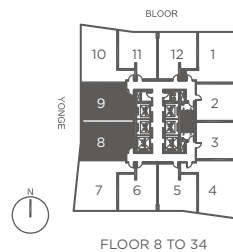

724 SQ.FT.

1 BEDROOM + DEN

Comfort.

UNIT 08-724 SQ.FT.

UNIT 09-719 SQ.FT.

FLOOR 8 TO 34