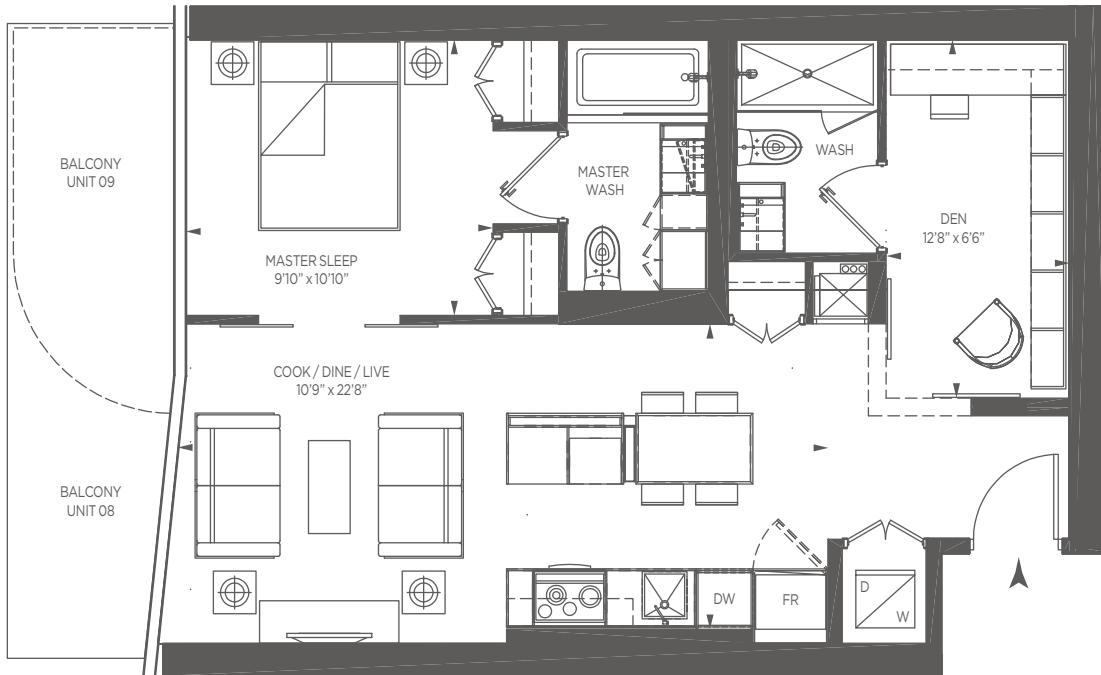

724 SQ.FT.

1 BEDROOM + DEN

Comfort.

UNIT 08-724 SQ.FT.

UNIT 09-719 SQ.FT.

FLOOR 8 TO 34

ONE BLOOR

/ TORONTO /

GREAT GULF