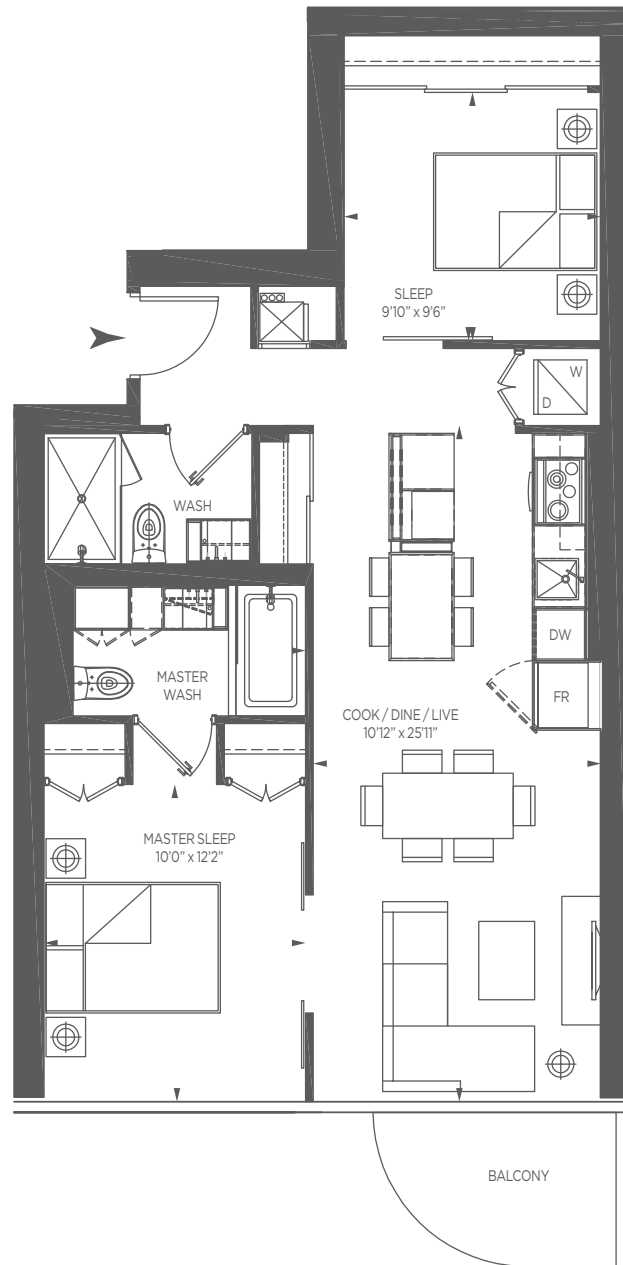

829 SQ.FT.

2 BEDROOM

Fame.

ONE BLOOR
/ TORONTO /

GREAT GULF