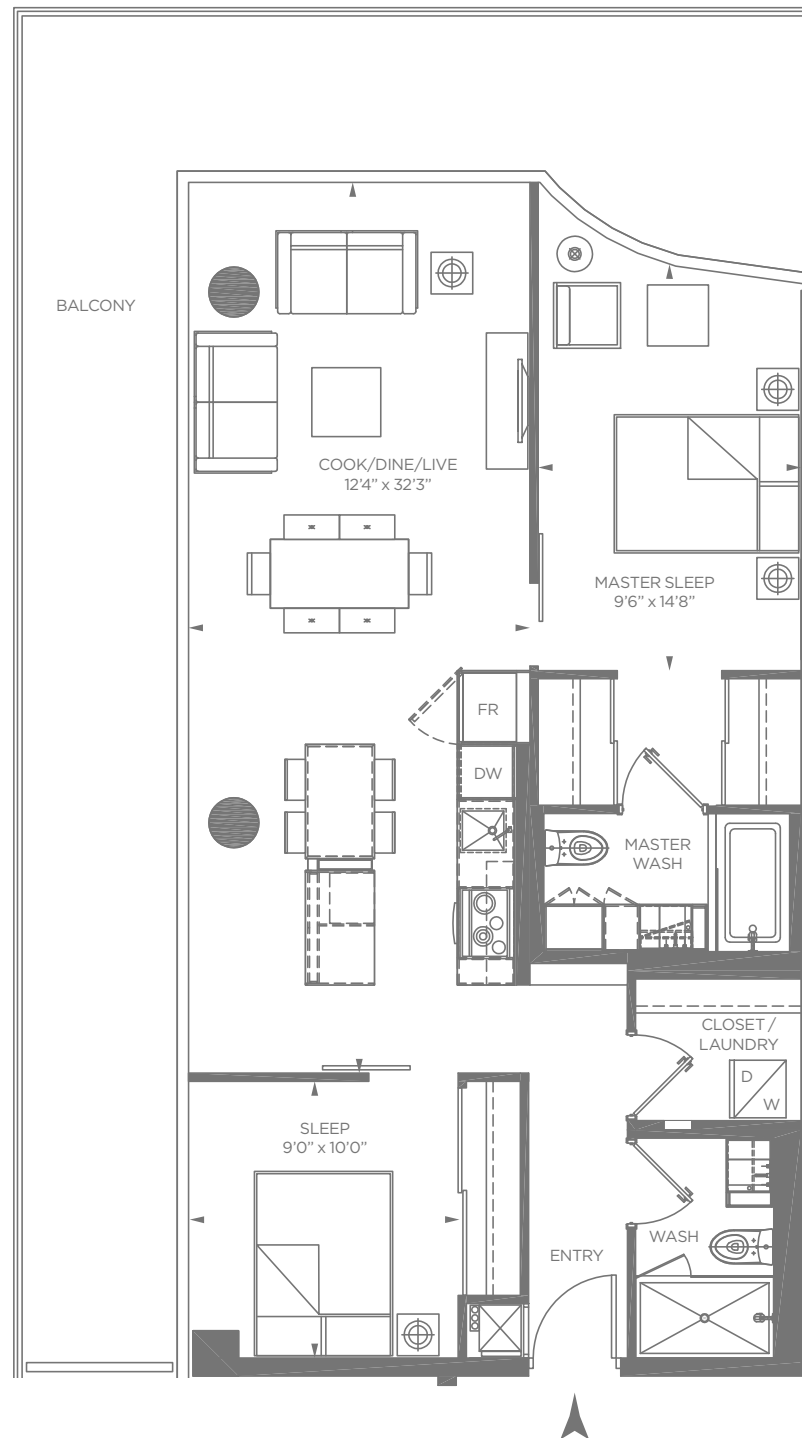

# 958<sub>SQ.FT.</sub>

## 2 BEDROOM / INVIGORATION TEN

UNIT 411-958 SQ.FT. / UNIT 310-990 SQ.FT.

All dimensions are approximate. Sizes and specifications are subject to change without notice. E. & O.E. Actual useable floor space varies from stated floor area. All furniture is for illustrative purposes only. Floorplan shown is typical layout only. Layout and dimensions may vary by suite. Size and/or shape of exterior window walls and/or balconies may vary from floor to floor and/or by unit due to the architectural design of the building.