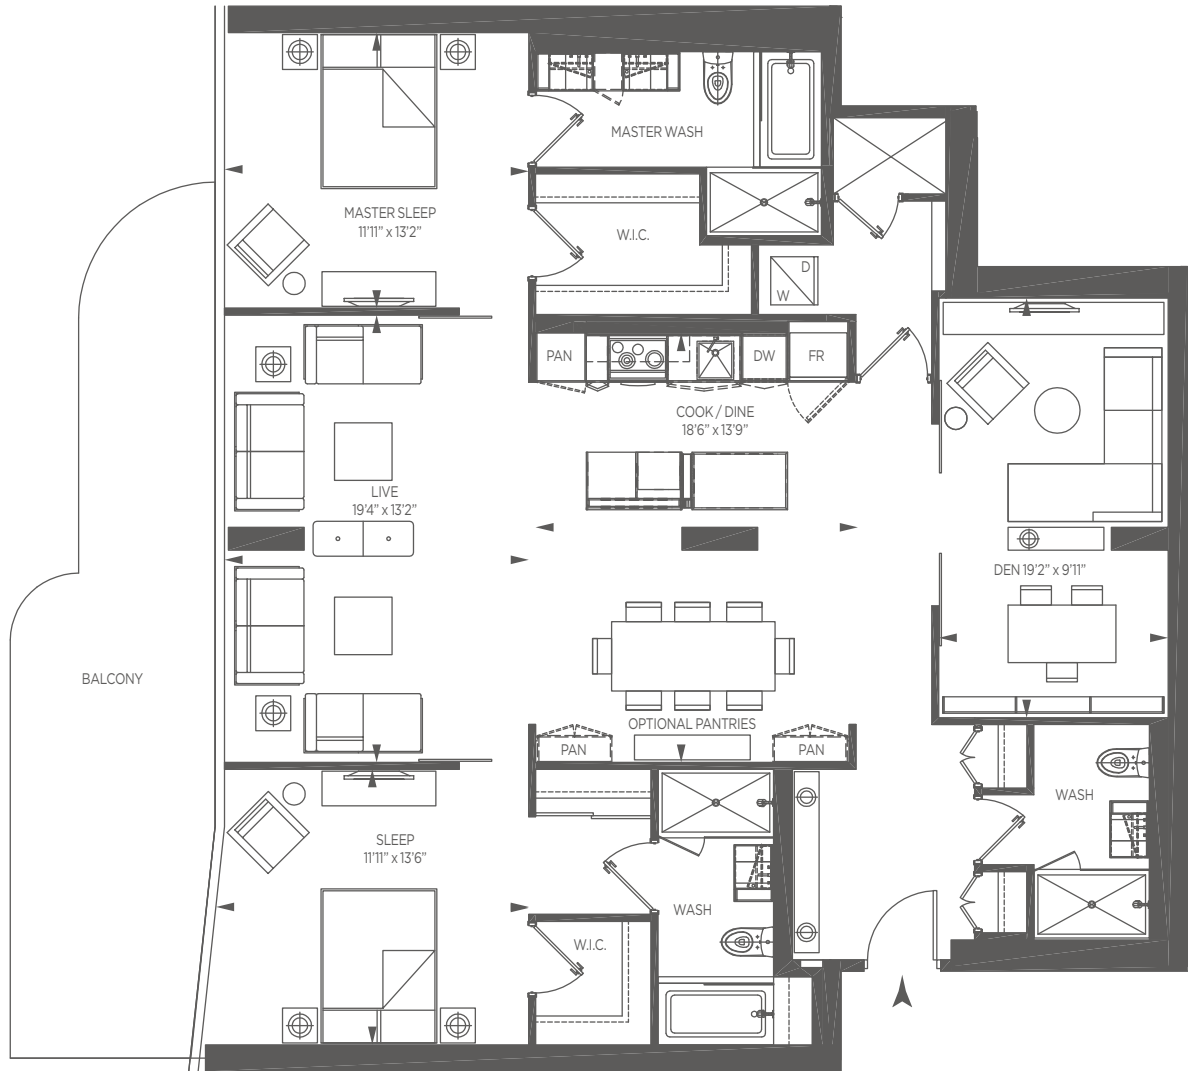

1727 SQ.FT.

2 BEDROOM + DEN

Utopia.

ONE BLOOR

/ TORONTO /

GREAT GULF