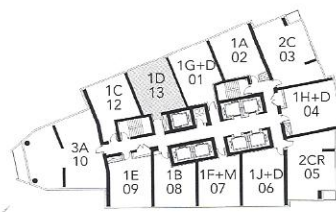

Floors 3-28

SUITE 1Y

1 BEDROOM (11)

Purushotham Purushotham, Broker
 RE/MAX CONDOS PLUS CORP
 45 Harbour Sq. Toronto, M5J2G4
 Tel : 416-558-3538
www.downtownrealty.ca

All dimensions are approximate and subject to normal construction variances. Dimensions may exceed the useable floor area. Sizes and specification subject to change without notice. Furniture is displayed for illustration purposes only and does not necessarily reflect the electrical plan for the suite. Suites are sold unfurnished. E.&O.E. Tridel®, Tridel Built for Life® and Tridel Built Green. Built for Life® are registered trademarks of Tridel and used under license. ©Tridel 2010. All rights reserved. October 2012.

Floors 9 - 28

Floors 29 - 33, 36 - 49

Floors 50 - 62