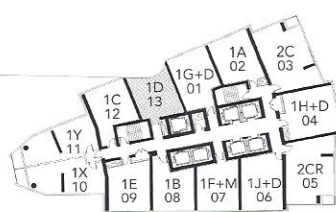

Floors 3-28

SUITE 1Y

1 BEDROOM (11)

Purushotham Purushotham, Broker
 RE/MAX CONDOS PLUS CORP
 45 Harbour Sq. Toronto, M5J2G4
 Tel : 416-558-3538
www.downtownrealty.ca

All dimensions are approximate and subject to normal construction variances. Dimensions may exceed the useable floor area. Sizes and specification subject to change without notice. Furniture is displayed for illustration purposes only and does not necessarily reflect the electrical plan for the suite. Suites are sold unfurnished. E.&O.E. Tridel®, Tridel Built for Life® and Tridel Built Green. Built for Life® are registered trademarks of Tridel and used under license. ©Tridel 2010. All rights reserved. October 2012.

Floors 9 - 28

Floors 29 - 33, 36 - 49

Floors 50 - 62