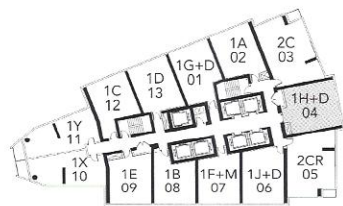

Floors 8 - 28