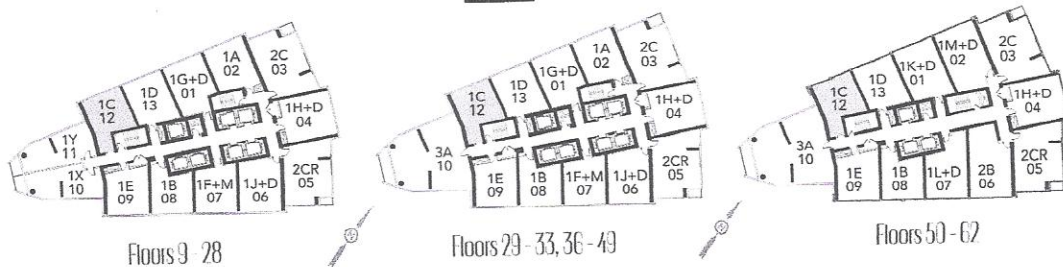

SUITE 10

1 BEDROOM (12)

Purushotham Purushotham, Broker
RE/MAX CONDOS PLUS CORP
45 Harbour Sq. Toronto, M5J2G4
Tel : 416-558-3538
www.downtownrealty.ca