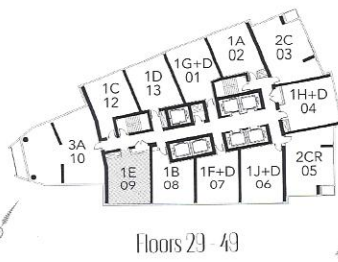

SUITE 1E

1 BEDROOM (09)

Purushotham Purushotham, Broker
RE/MAX CONDOS PLUS CORP
45 Harbour Sq. Toronto, M5J2G4
Tel : 416-558-3538
www.downtownrealty.ca