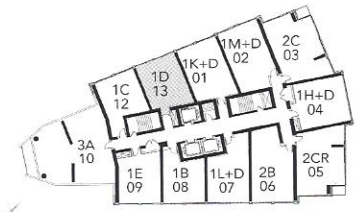

Floors 3-28

SUITE 1Y

1 BEDROOM (11)

Purushotham Purushotham, Broker
 RE/MAX CONDOS PLUS CORP
 45 Harbour Sq. Toronto, M5J2G4
 Tel : 416-558-3538
www.downtownrealty.ca

All dimensions are approximate and subject to normal construction variances. Dimensions may exceed the useable floor area. Sizes and specification subject to change without notice. Furniture is displayed for illustration purposes only and does not necessarily reflect the electrical plan for the suite. Suites are sold unfurnished. E.&O.E. Tridel®, Tridel Built for Life® and Tridel Built Green. Built for Life® are registered trademarks of Tridel and used under license. ©Tridel 2010. All rights reserved. October 2012.

Floors 9 - 28

Floors 29 - 33, 36 - 49

Floors 50 - 62