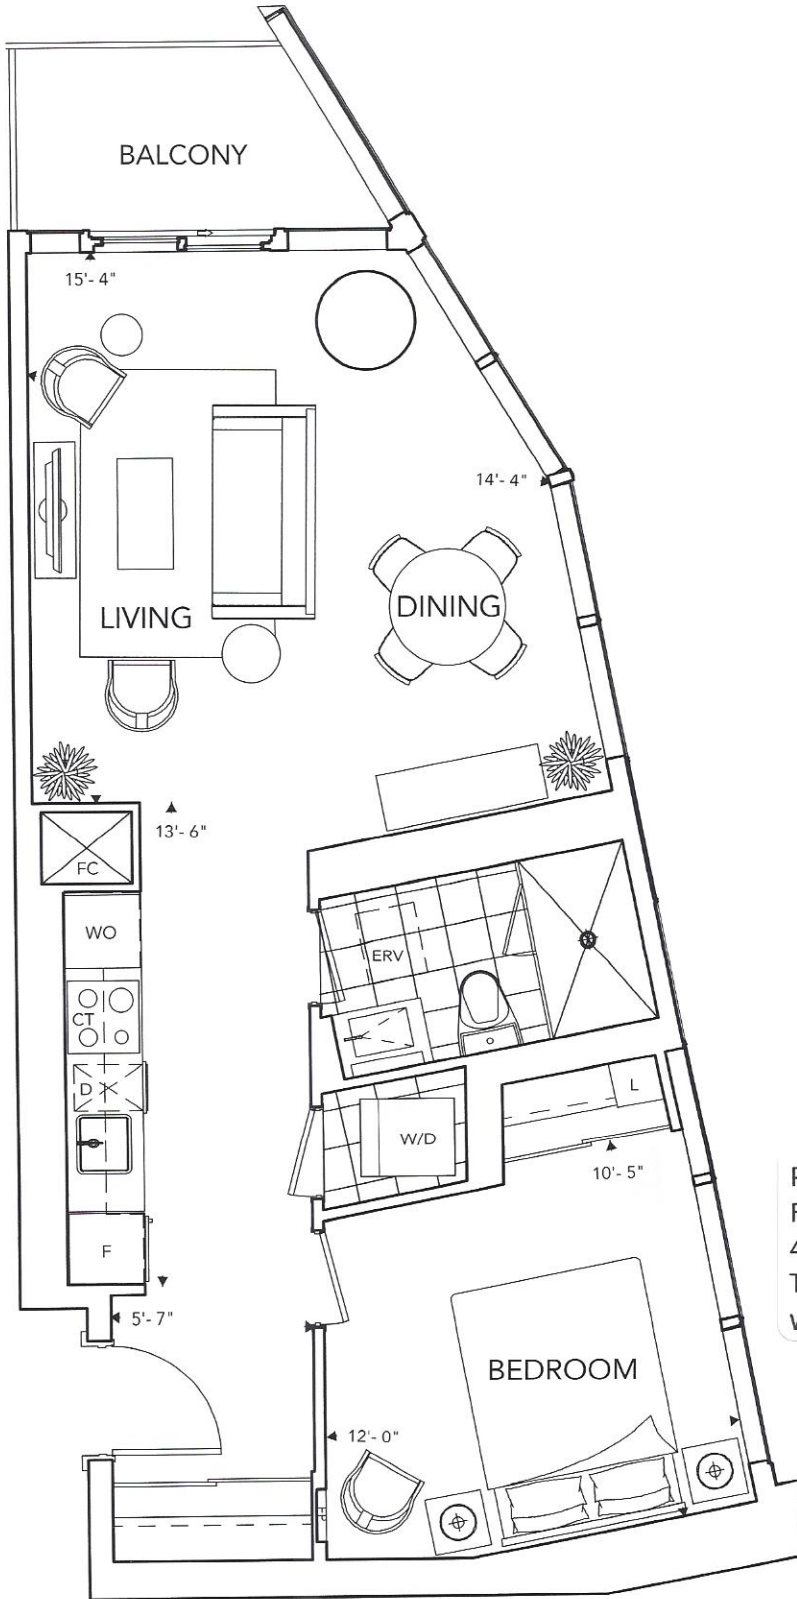

SUITE 1Y

1 BEDROOM (11)

Purushotham Purushotham, Broker
RE/MAX CONDOS PLUS CORP
45 Harbour Sq. Toronto, M5J2G4
Tel : 416-558-3538
www.downtownrealty.ca