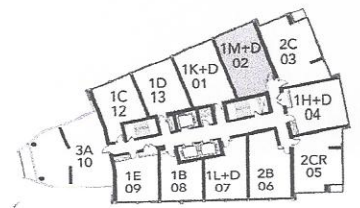

SUITE 1M+D

1 BEDROOM + DEN (02)

Floors 51 - 62

Purushotham Purushotham, Broker
RE/MAX CONDOS PLUS CORP
45 Harbour Sq. Toronto, M5J2G4
Tel : 416-558-3538
www.downtownrealty.ca