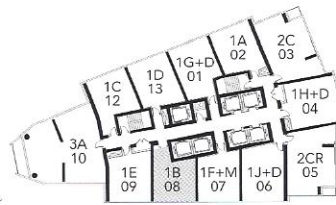

Floors 29-49