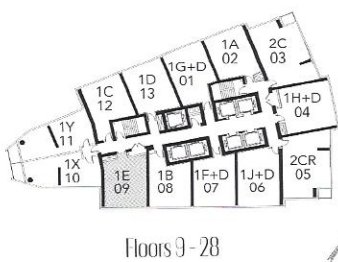

SUITE 1E

1 BEDROOM (09)

Purushotham Purushotham, Broker
RE/MAX CONDOS PLUS CORP
45 Harbour Sq. Toronto, M5J2G4
Tel : 416-558-3538
www.downtownrealty.ca