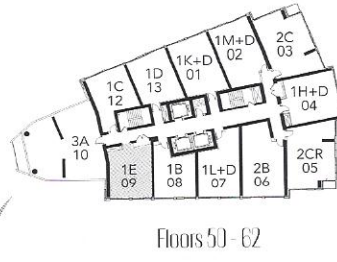

SUITE 1E

1 BEDROOM (09)

Purushotham Purushotham, Broker
RE/MAX CONDOS PLUS CORP
45 Harbour Sq. Toronto, M5J2G4
Tel : 416-558-3538
www.downtownrealty.ca