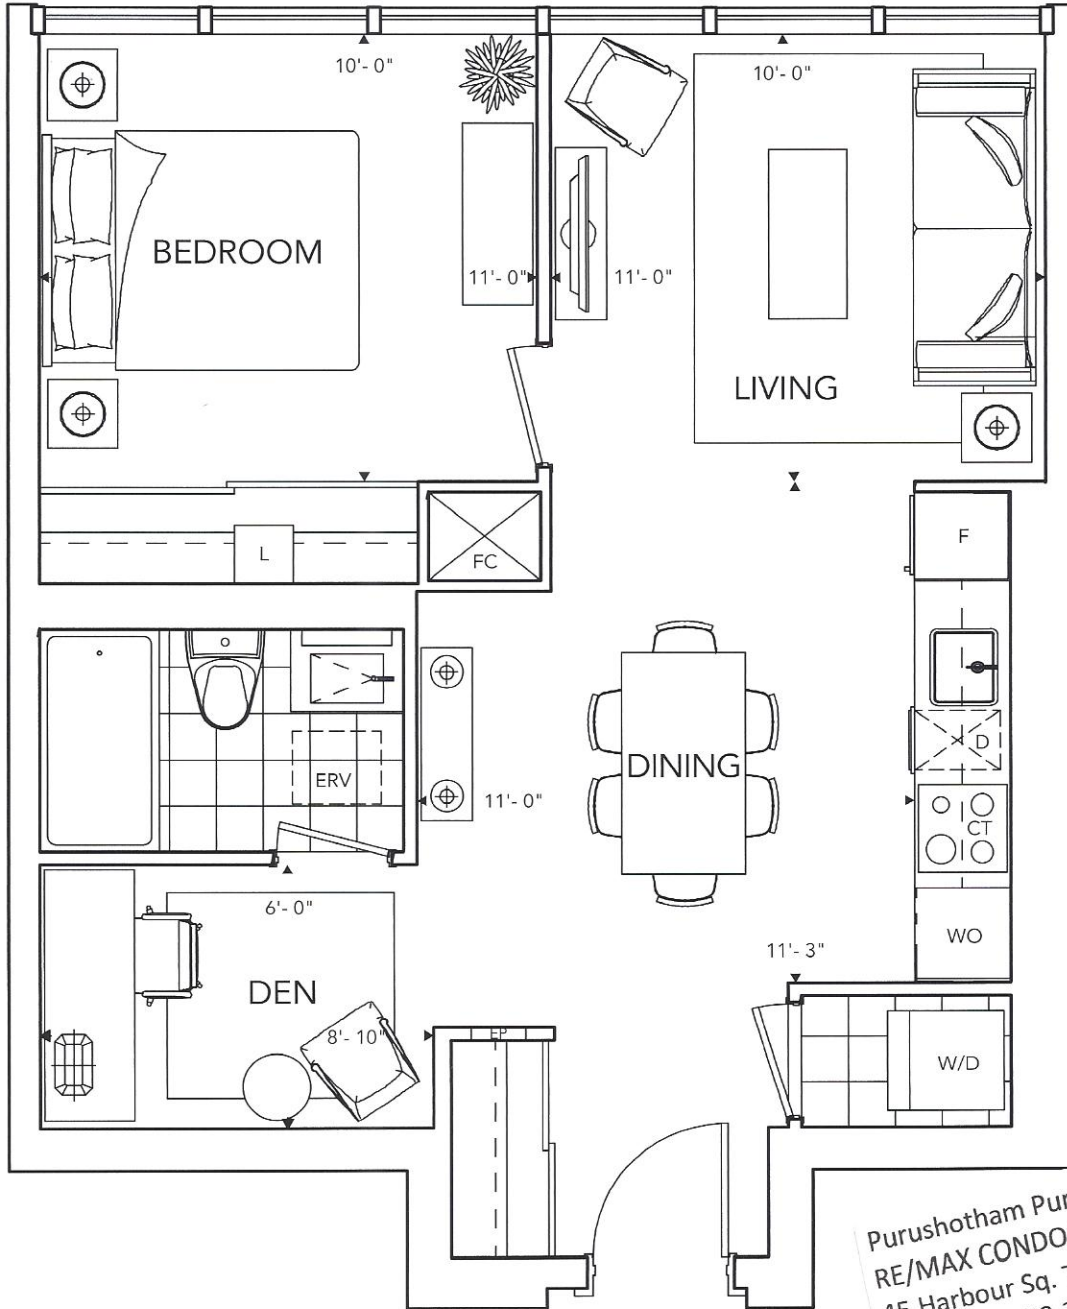

SUITE 1H+D

1 BEDROOM + DEN (04)

Purushotham Purushotham, Broker
RE/MAX CONDOS PLUS CORP
45 Harbour Sq. Toronto, M5J2G4
Tel : 416-558-3538
www.downtownrealty.ca