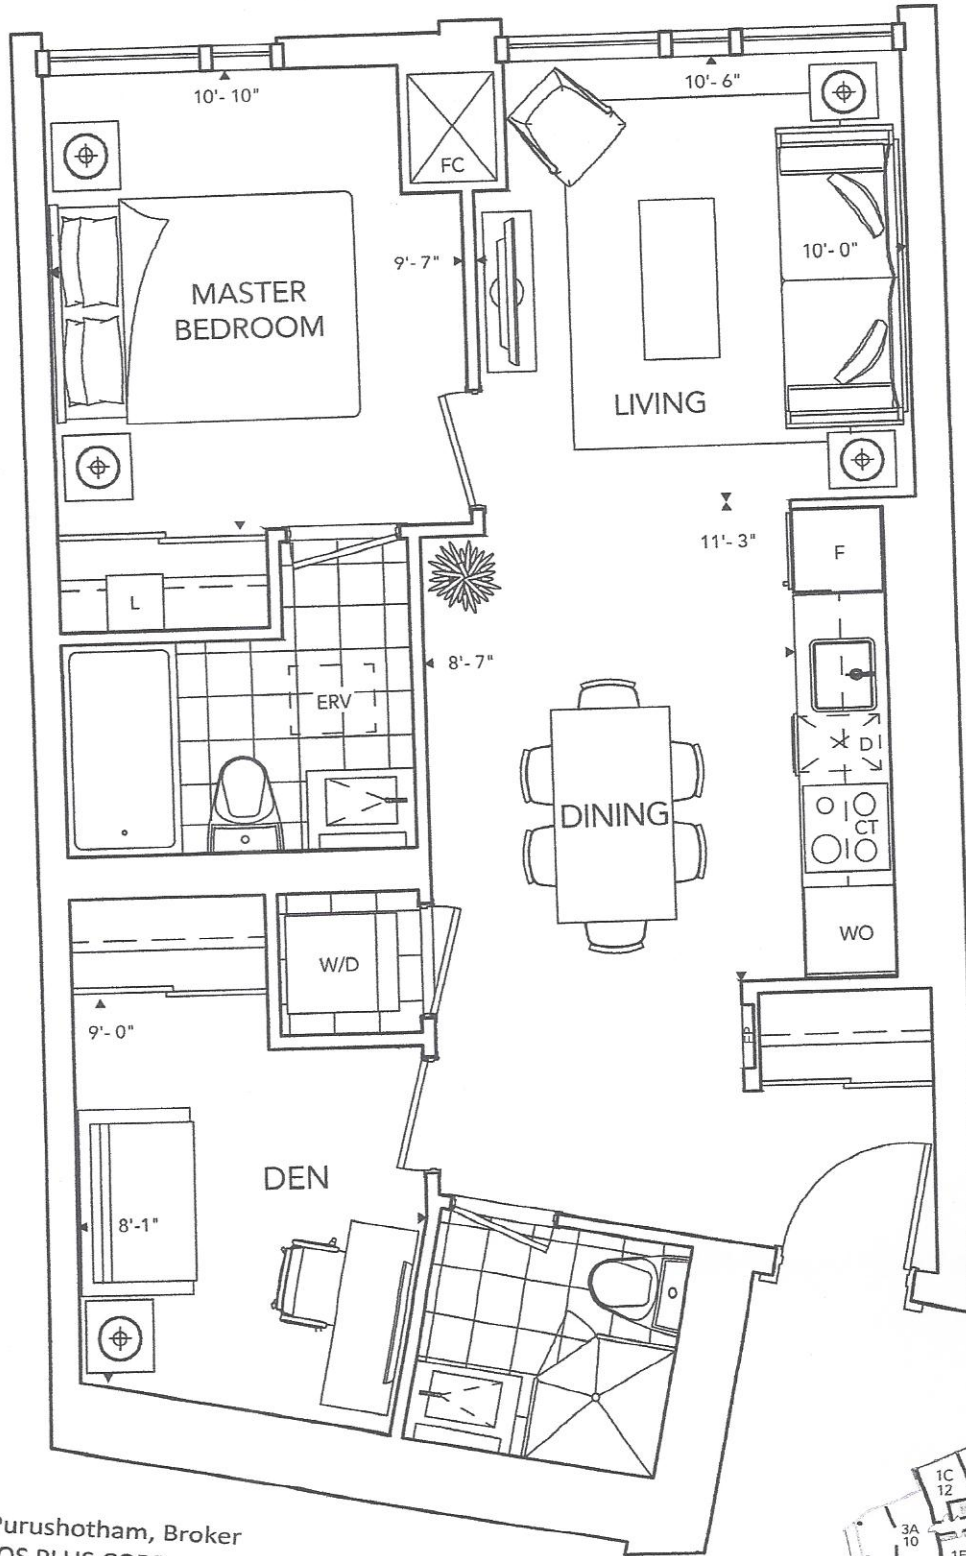

SUITE 1M+D

1 BEDROOM + DEN (02)

Floors 51 - 62

Purushotham Purushotham, Broker
RE/MAX CONDOS PLUS CORP
45 Harbour Sq. Toronto, M5J2G4
Tel : 416-558-3538
www.downtownrealty.ca