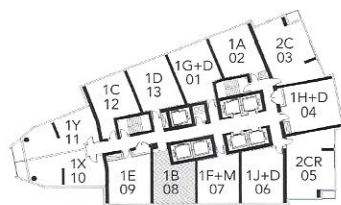

Purushotham Purushotham, Broker
RE/MAX CONDOS PLUS CORP
45 Harbour Sq. Toronto, M5J2G4
Tel : 416-558-3538
www.downtownrealty.ca

Floors 9-28