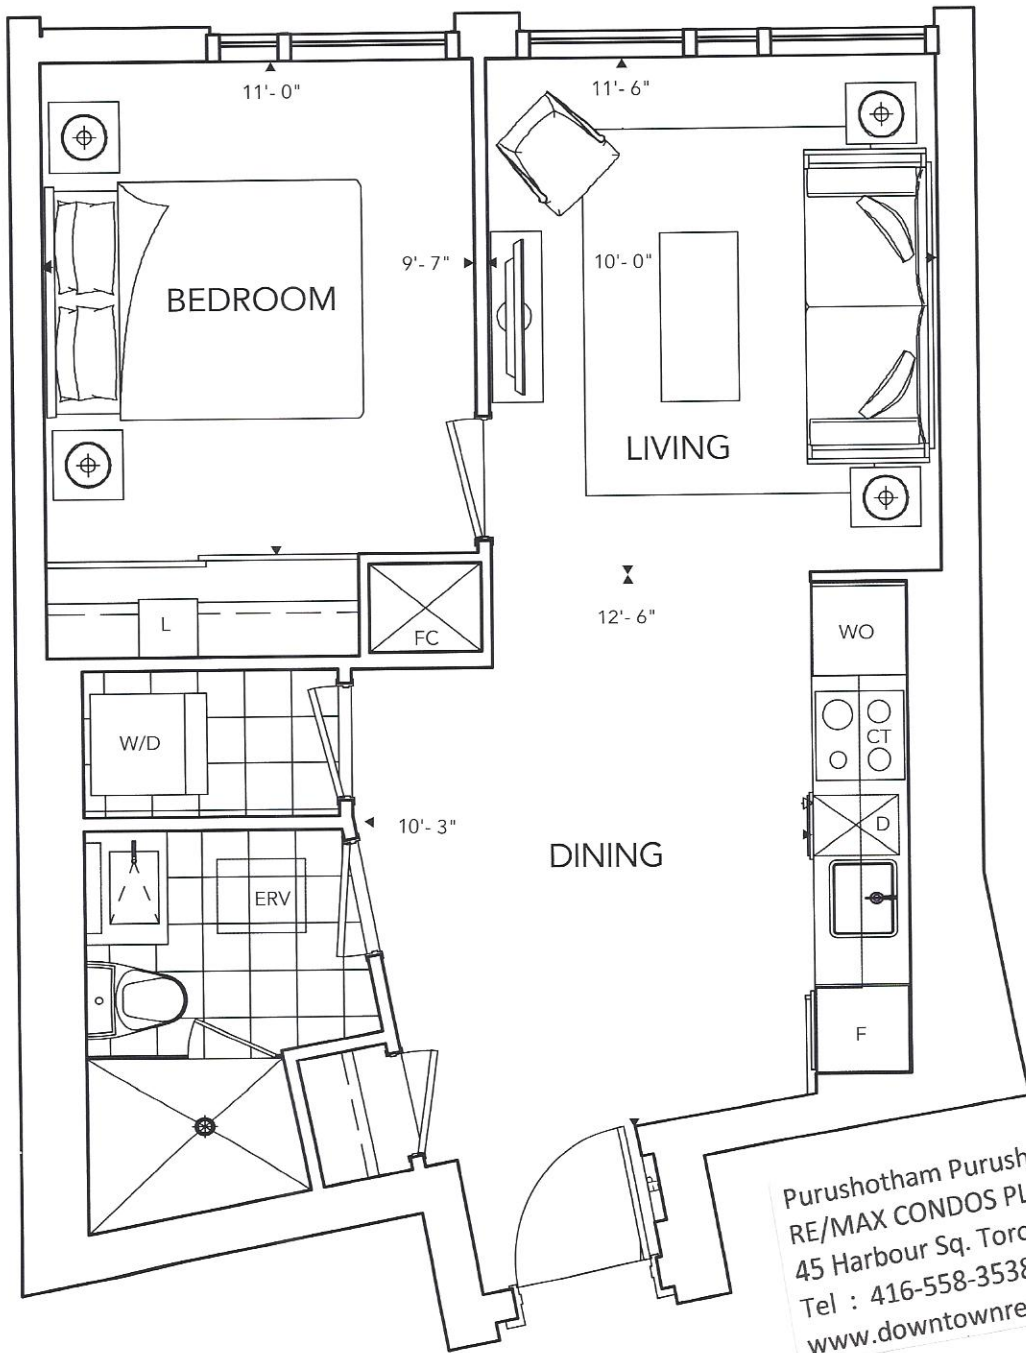

SUITE 1E

1 BEDROOM (09)

Purushotham Purushotham, Broker
RE/MAX CONDOS PLUS CORP
45 Harbour Sq. Toronto, M5J2G4
Tel : 416-558-3538
www.downtownrealty.ca