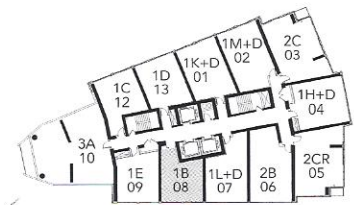

Floors 50-62