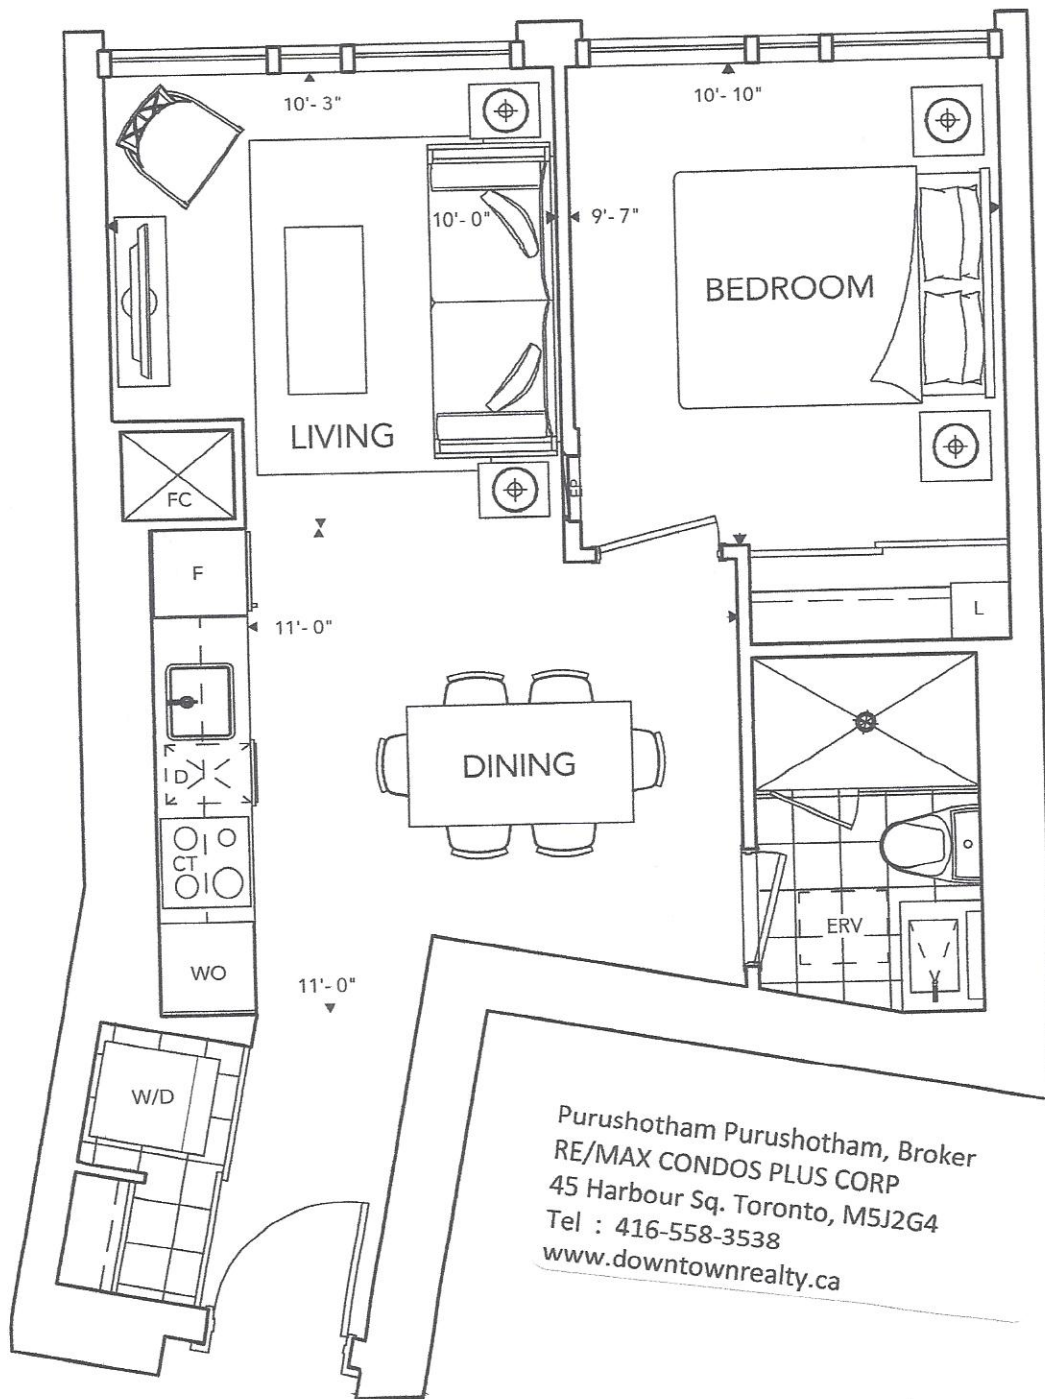

SUITE 10

1 BEDROOM (12)

Purushotham Purushotham, Broker
RE/MAX CONDOS PLUS CORP
45 Harbour Sq. Toronto, M5J2G4
Tel : 416-558-3538
www.downtownrealty.ca