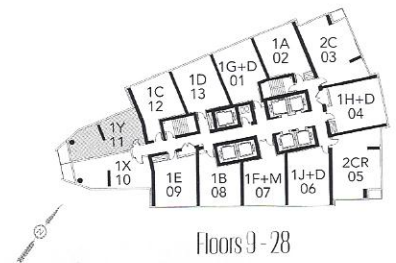

SUITE 1Y

1 BEDROOM (11)

Purushotham Purushotham, Broker
RE/MAX CONDOS PLUS CORP
45 Harbour Sq. Toronto, M5J2G4
Tel : 416-558-3538
www.downtownrealty.ca