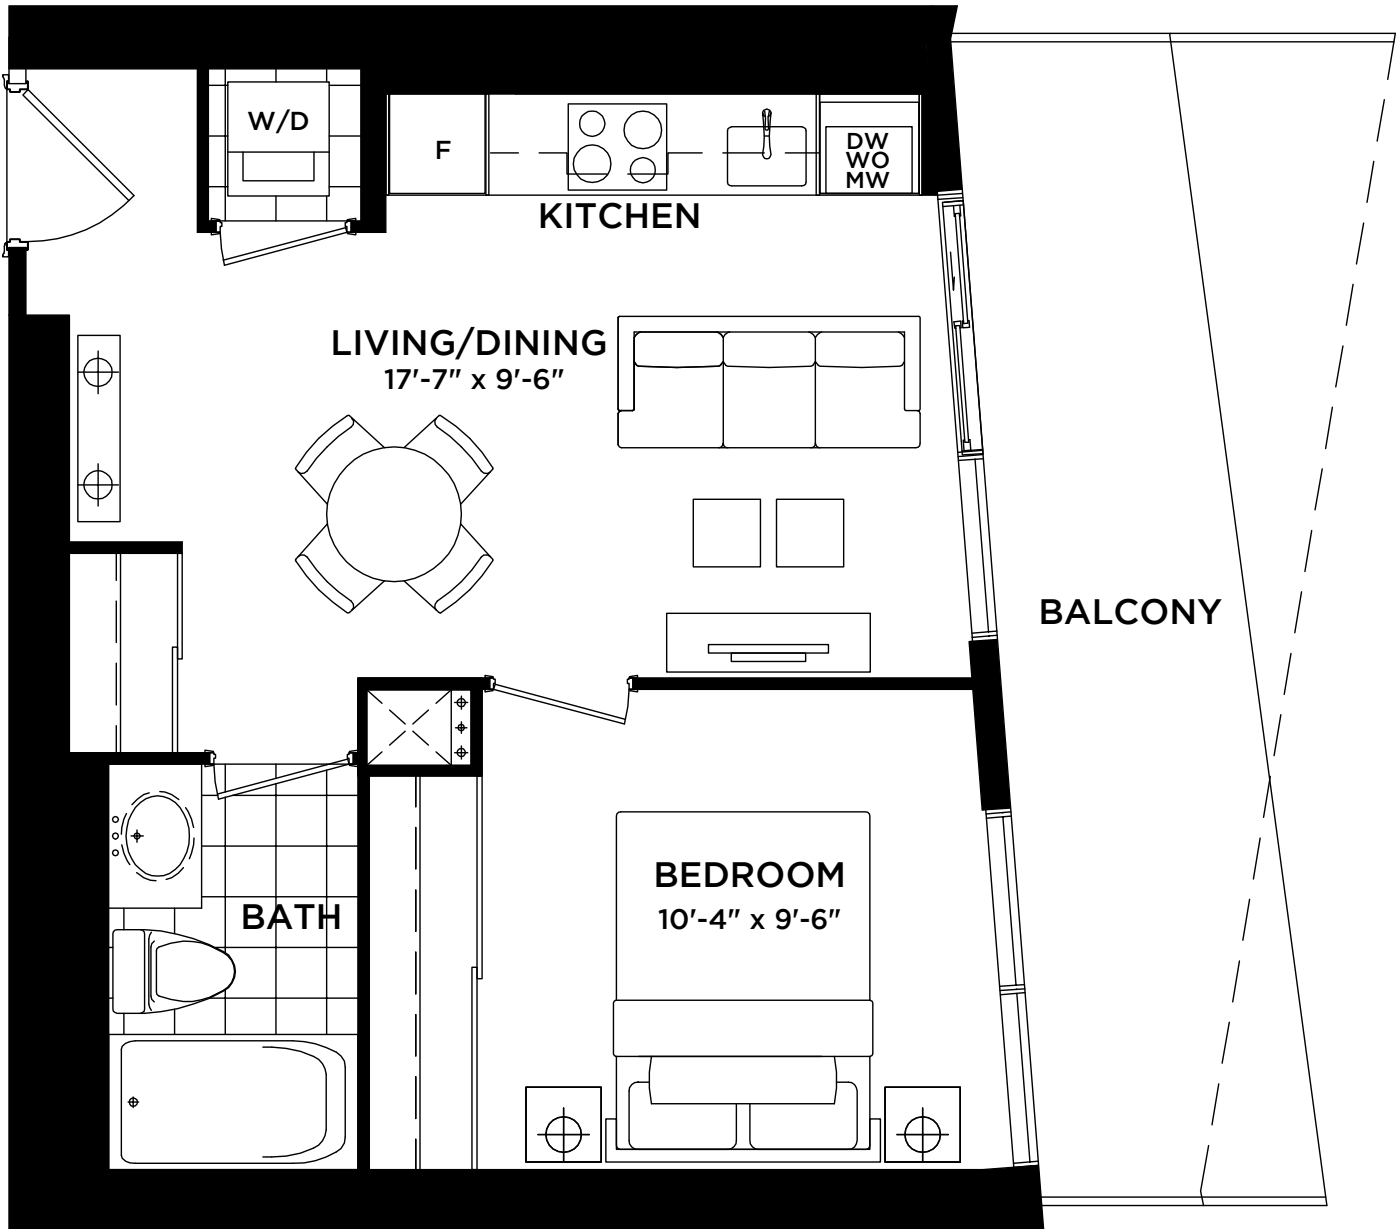

CITY PARK

one bedroom 446 sq. ft.

—— BALCONY LINE AT 9TH TO 20TH AND 38TH TO 60TH FLOORS
 - - - - BALCONY LINE AT 21ST TO 37TH FLOORS

All dimensions, specifications and drawings are approximate. Furniture not included.
 Actual square footage may vary from the stated floor plan. E. & O. E..

FLOORS 9-60