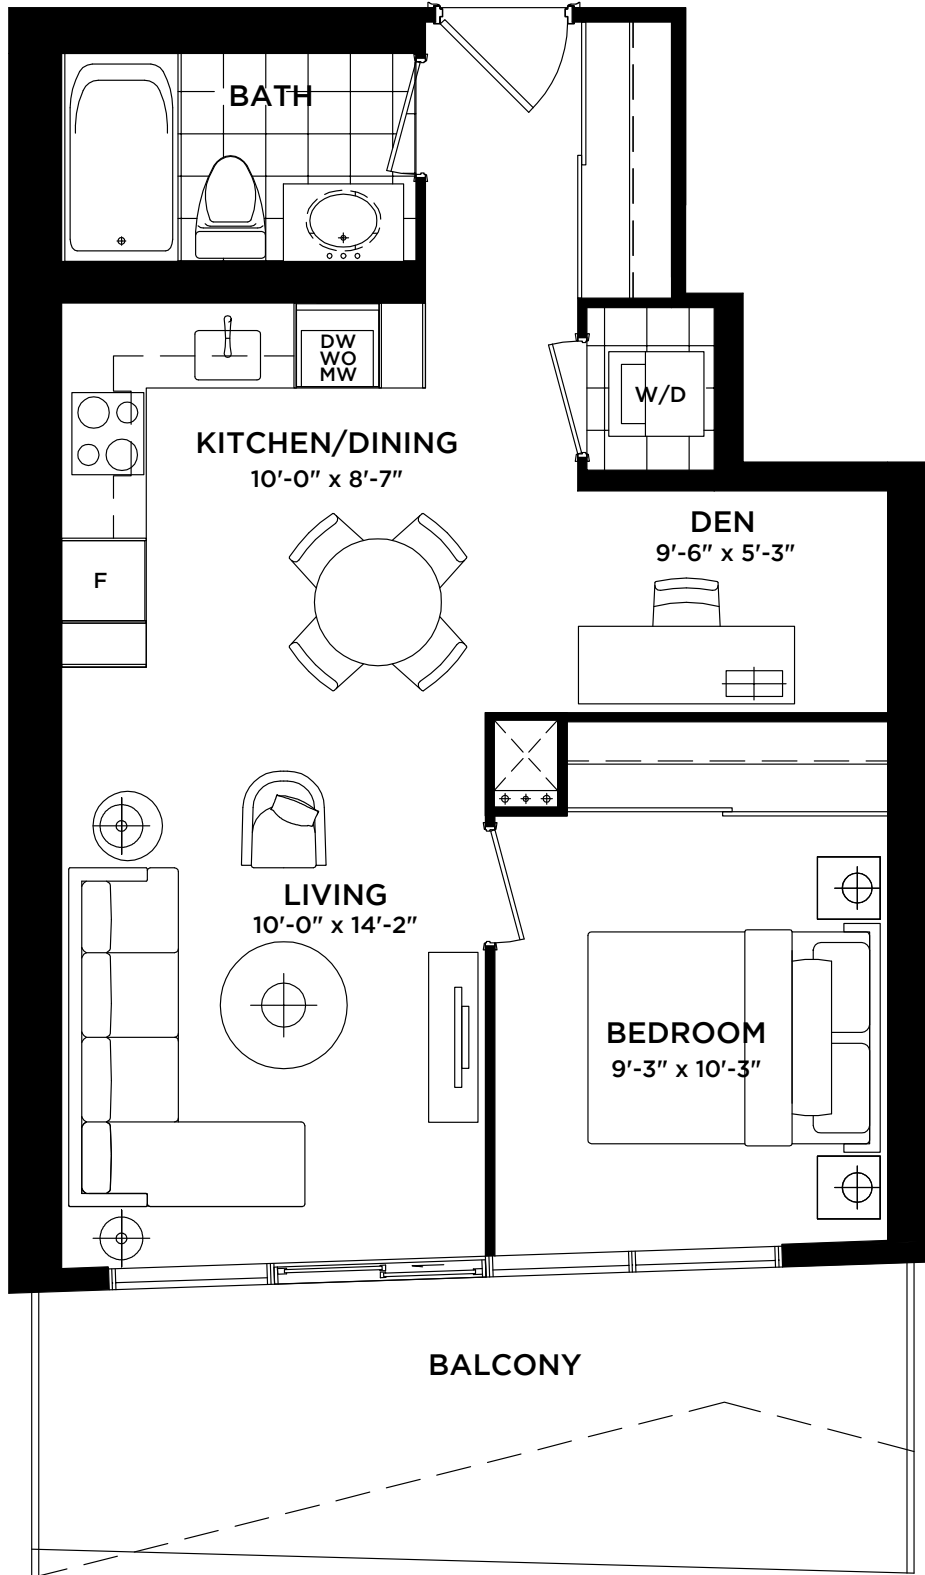

HIGH PARK

one bedroom + den 567 sq. ft.

—— BALCONY LINE AT 9TH TO 20TH AND 38TH TO 60TH FLOORS
 - - - - BALCONY LINE AT 21ST TO 37TH FLOORS

All dimensions, specifications and drawings are approximate. Furniture not included.
 Actual square footage may vary from the stated floor plan. E. & O. E..

FLOORS 9-60