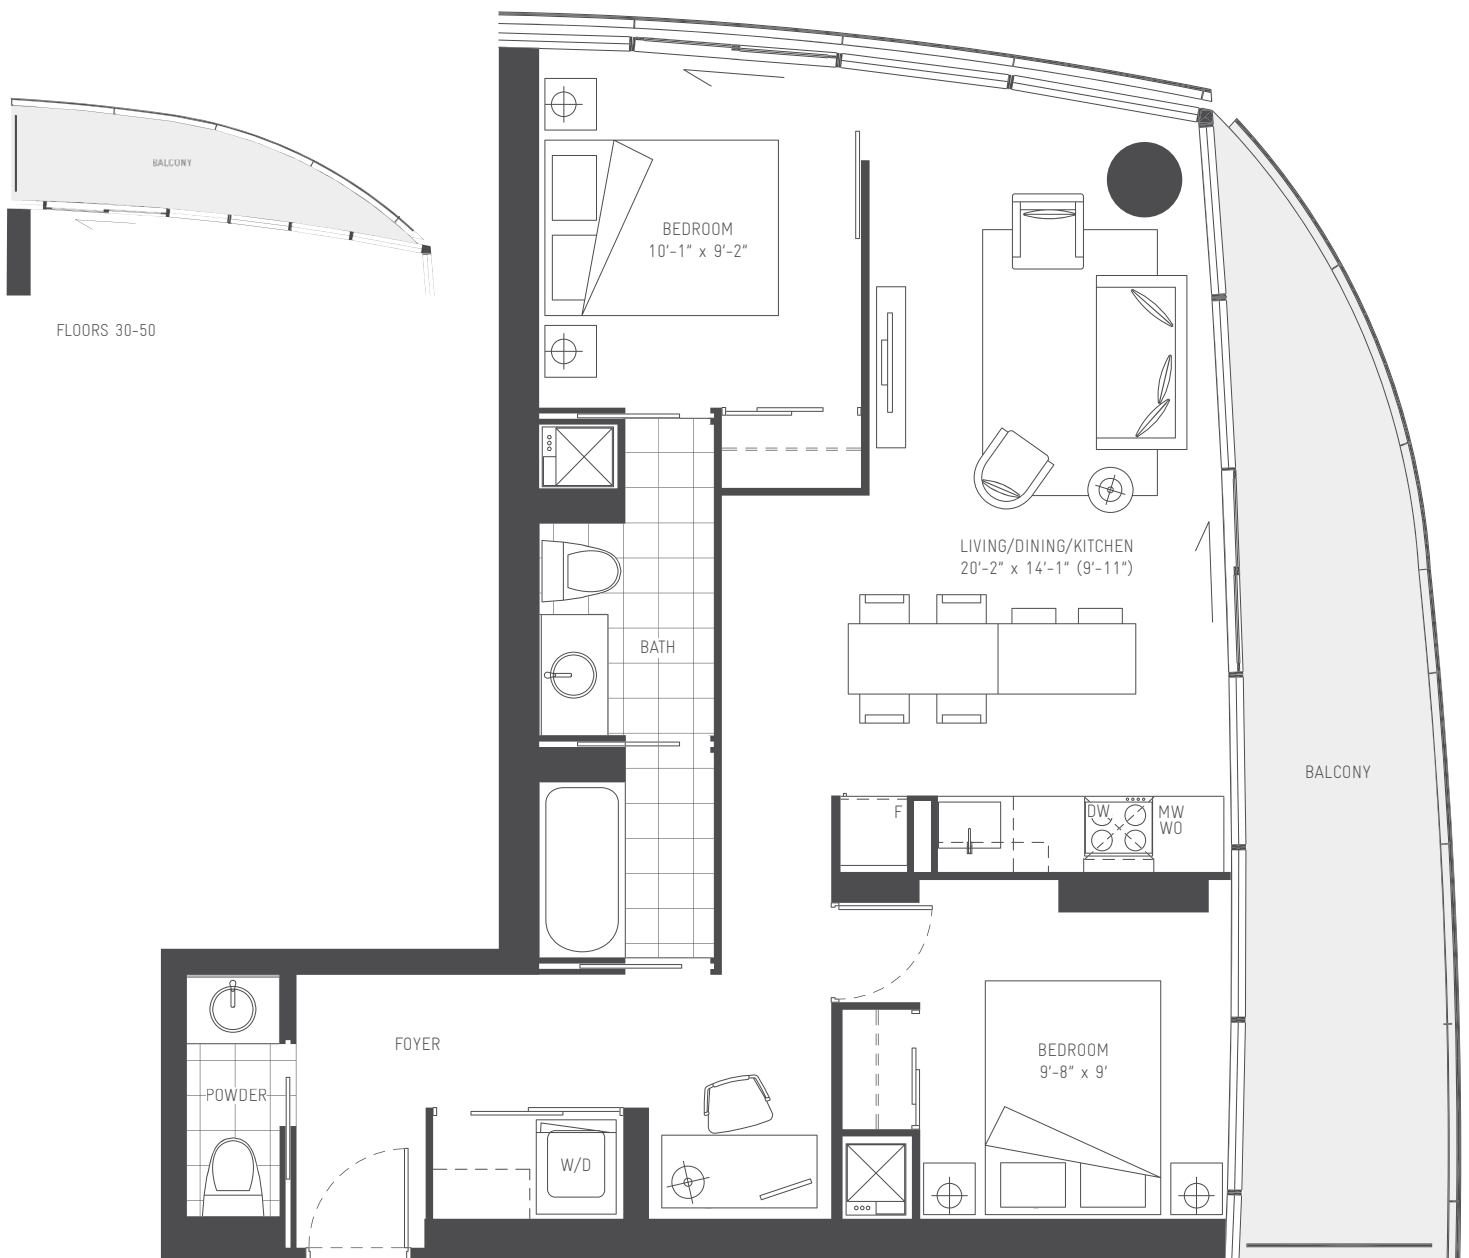

# MALMO

770 sq.ft.

TWO BEDROOM + STUDY

FLOORS 3-29

FLOORS 30-50