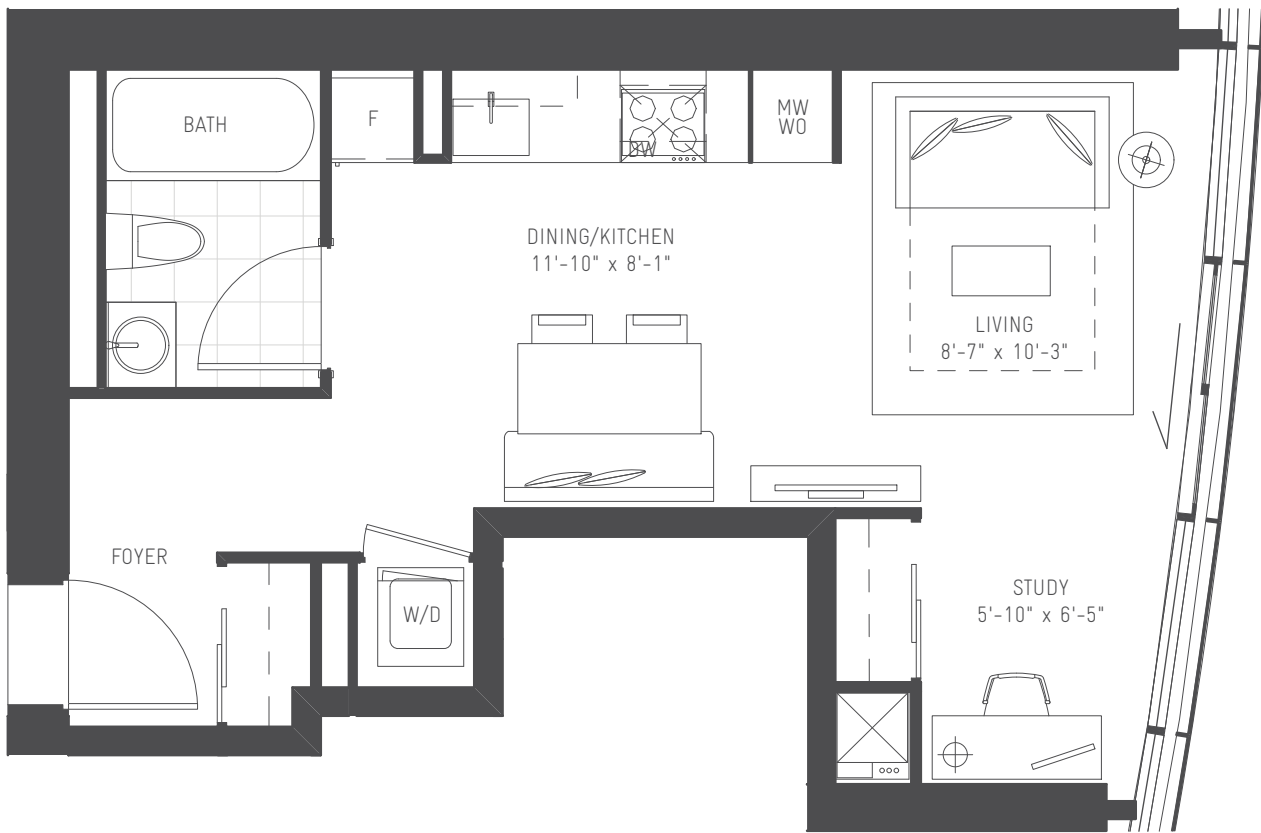

SALO

STUDIO

425 sq.ft.

FLOORS 30-65

All dimensions, specifications and drawings are approximate. Furniture not included.
Actual square footage may vary from the stated floor plan. E. & O. E.