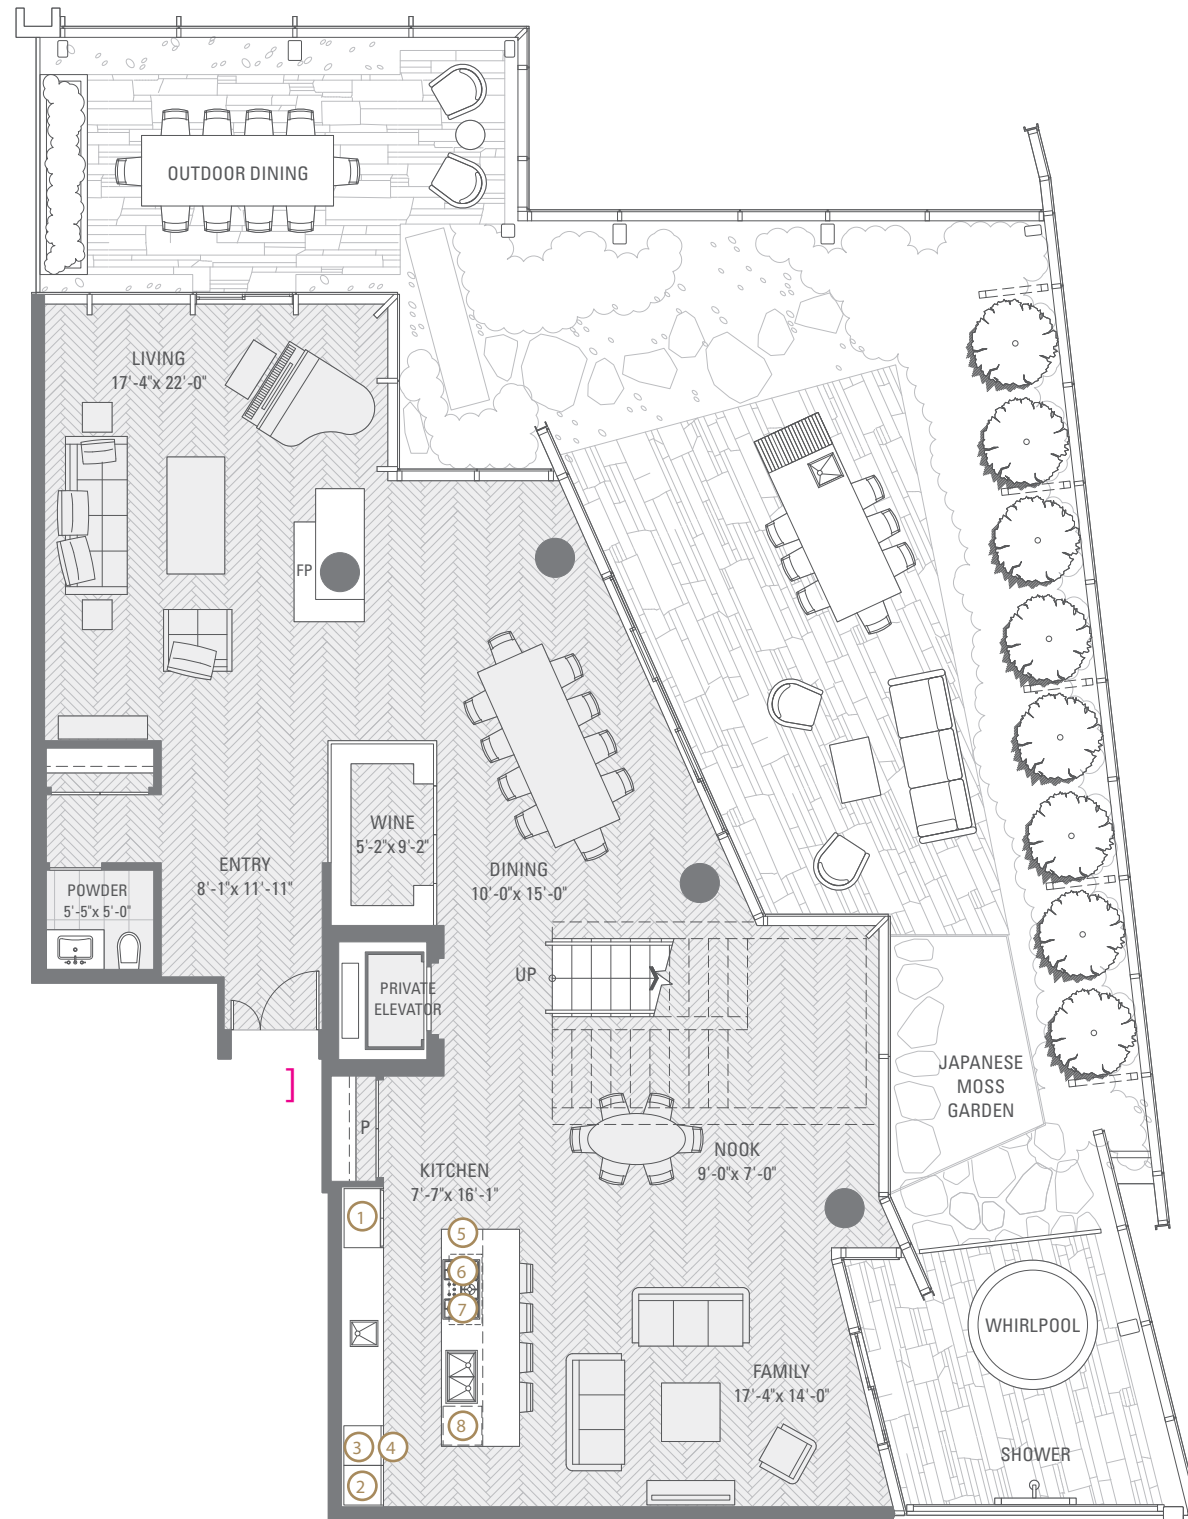

PRIVATE
ESTATES

PENTHOUSE 01

NORTH EAST VIEW
FROM THE 52ND FLOOR

PENTHOUSE INTERIOR

PENTHOUSE 01

3,180 SQ FT
1,390 SQ FT TERRACE
3 BEDROOM + FAMILY

PENTHOUSE FEATURES

- PRIVATE INTERNAL ELEVATOR WITHIN THE UNIT.
- BOFFI CABINETS IN KITCHEN AND BATHROOMS
- SEPARATE KITCHEN ISLANDS FOR COOKING AND EATING
- NATURAL OAK HARDWOOD FLOOR THROUGHOUT
- DISTRIBUTED AUDIO AND LIGHTING CONTROL SYSTEMS
- MIELE STAINLESS STEEL KITCHEN APPLIANCES

PRIVATE
ESTATES

UPPER LEVEL 1,665 SQ FT

- 1 SUB-ZERO REFRIGERATOR
- 2 MIELE BUILT-IN COFFEE MAKER & WARMING DRAWER
- 3 MIELE MICROWAVE ABOVE
- 4 MIELE WALL OVEN BELOW
- 5 SUB-ZERO WINE COOLER
- 6 MIELE GAS COOK TOP
- 7 MIELE HOOD FAN
- 8 MIELE DISHWASHER

UPPER LEVEL 1,515 SQ FT

FLOOR 6 5-66