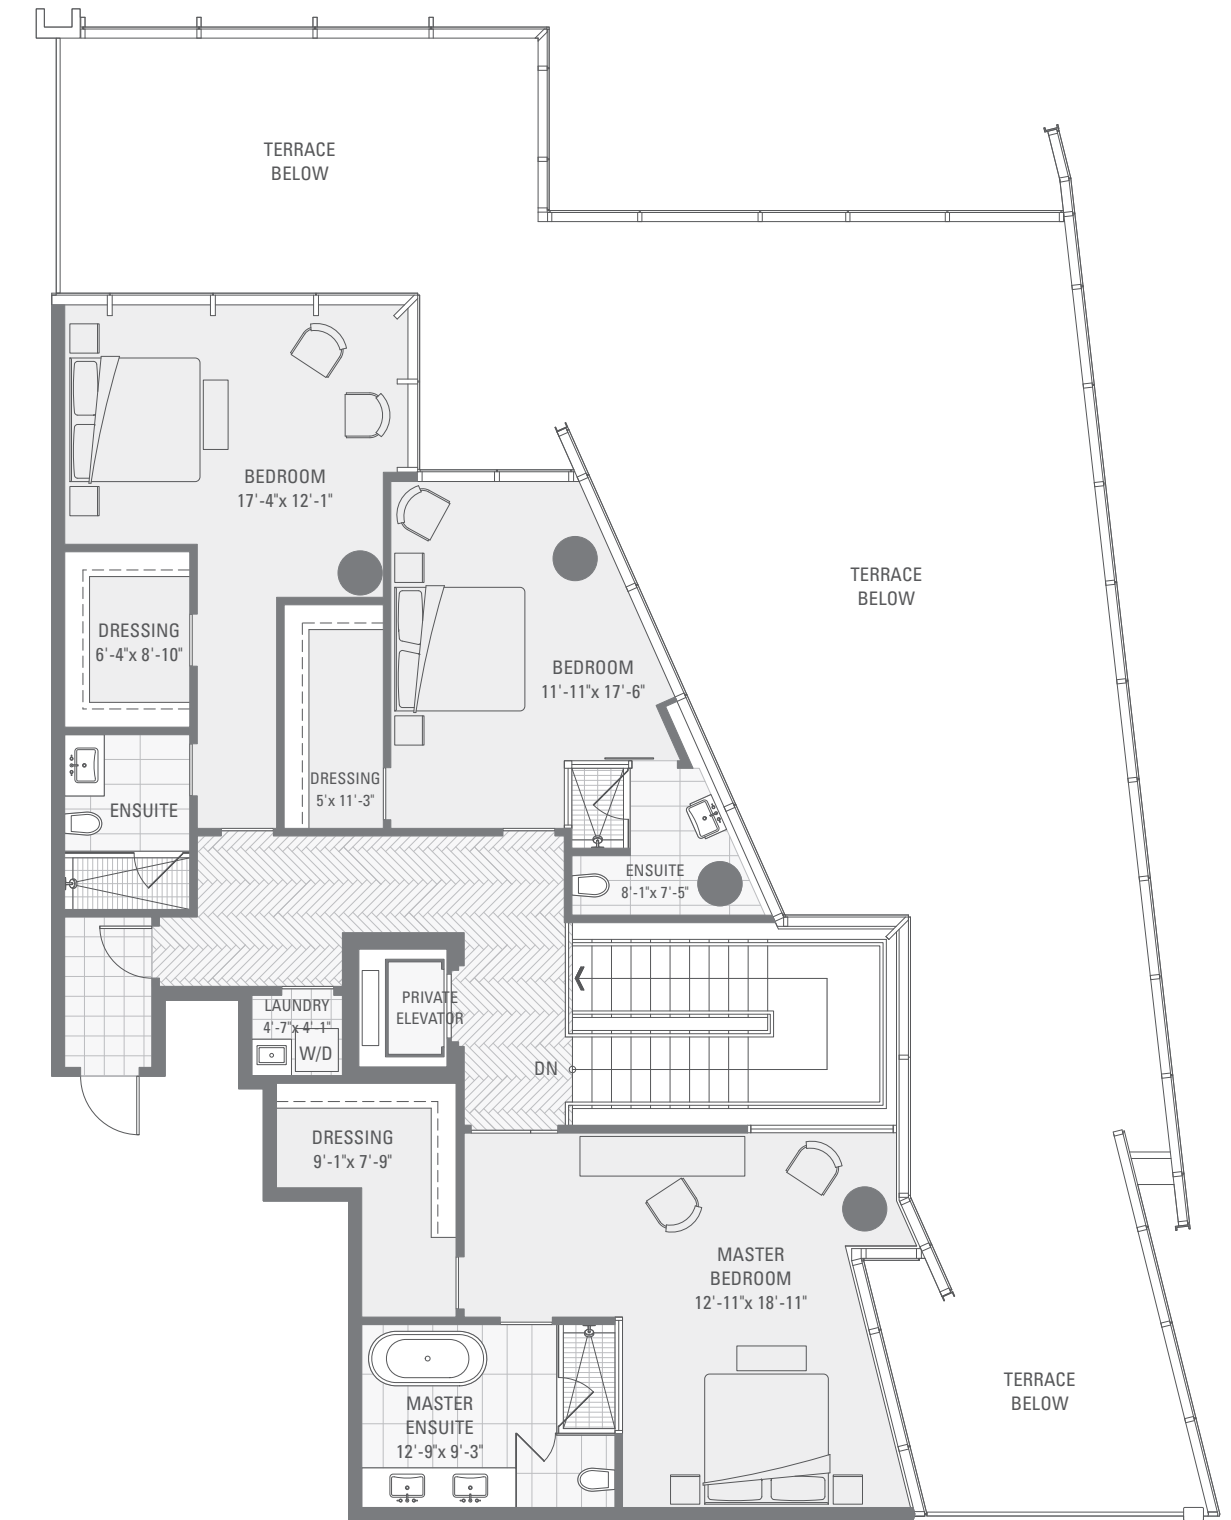

PRIVATE
ESTATES

PENTHOUSE 01

NORTH EAST VIEW
FROM THE 52ND FLOOR

PENTHOUSE INTERIOR

PENTHOUSE 01

3,180 SQ FT
1,390 SQ FT TERRACE
3 BEDROOM + FAMILY

PENTHOUSE FEATURES

- PRIVATE INTERNAL ELEVATOR WITHIN THE UNIT.
- BOFFI CABINETS IN KITCHEN AND BATHROOMS
- SEPARATE KITCHEN ISLANDS FOR COOKING AND EATING
- NATURAL OAK HARDWOOD FLOOR THROUGHOUT
- DISTRIBUTED AUDIO AND LIGHTING CONTROL SYSTEMS
- MIELE STAINLESS STEEL KITCHEN APPLIANCES

PRIVATE
ESTATES

UPPER LEVEL 1,665 SQ FT

- 1 SUB-ZERO REFRIGERATOR
- 2 MIELE BUILT-IN COFFEE MAKER & WARMING DRAWER
- 3 MIELE MICROWAVE ABOVE
- 4 MIELE WALL OVEN BELOW
- 5 SUB-ZERO WINE COOLER
- 6 MIELE GAS COOK TOP
- 7 MIELE HOOD FAN
- 8 MIELE DISHWASHER

UPPER LEVEL 1,515 SQ FT

FLOOR 6 5-66