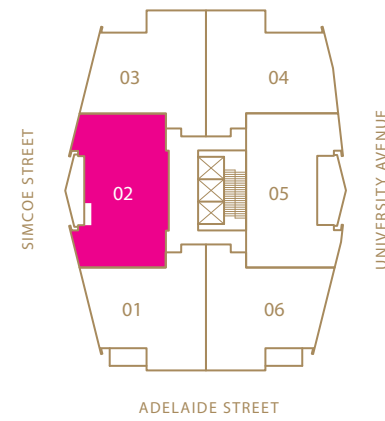

PRIVATE ESTATES 02

WEST VIEW
FROM THE 52ND FLOOR

FLOORS 53, 62-64

- ① SUB-ZERO REFRIGERATOR
- ② MIELE BUILT-IN COFFEE MAKER & WARMING DRAWER
- ③ MIELE MICROWAVE ABOVE
- ④ MIELE WALL OVEN BELOW
- ⑤ SUB-ZERO WINE COOLER
- ⑥ MIELE GAS COOKTOP
- ⑦ MIELE HOOD FAN
- ⑧ MIELE DISHWASHER

PRIVATE ESTATES 02

2,295 SQ FT
2 BEDROOM + FAMILY

DIMENSIONS, SIZES, SPECIFICATIONS, LAYOUTS AND MATERIALS ARE APPROXIMATE ONLY AND SUBJECT TO CHANGE WITHOUT NOTICE. E.&O.E.