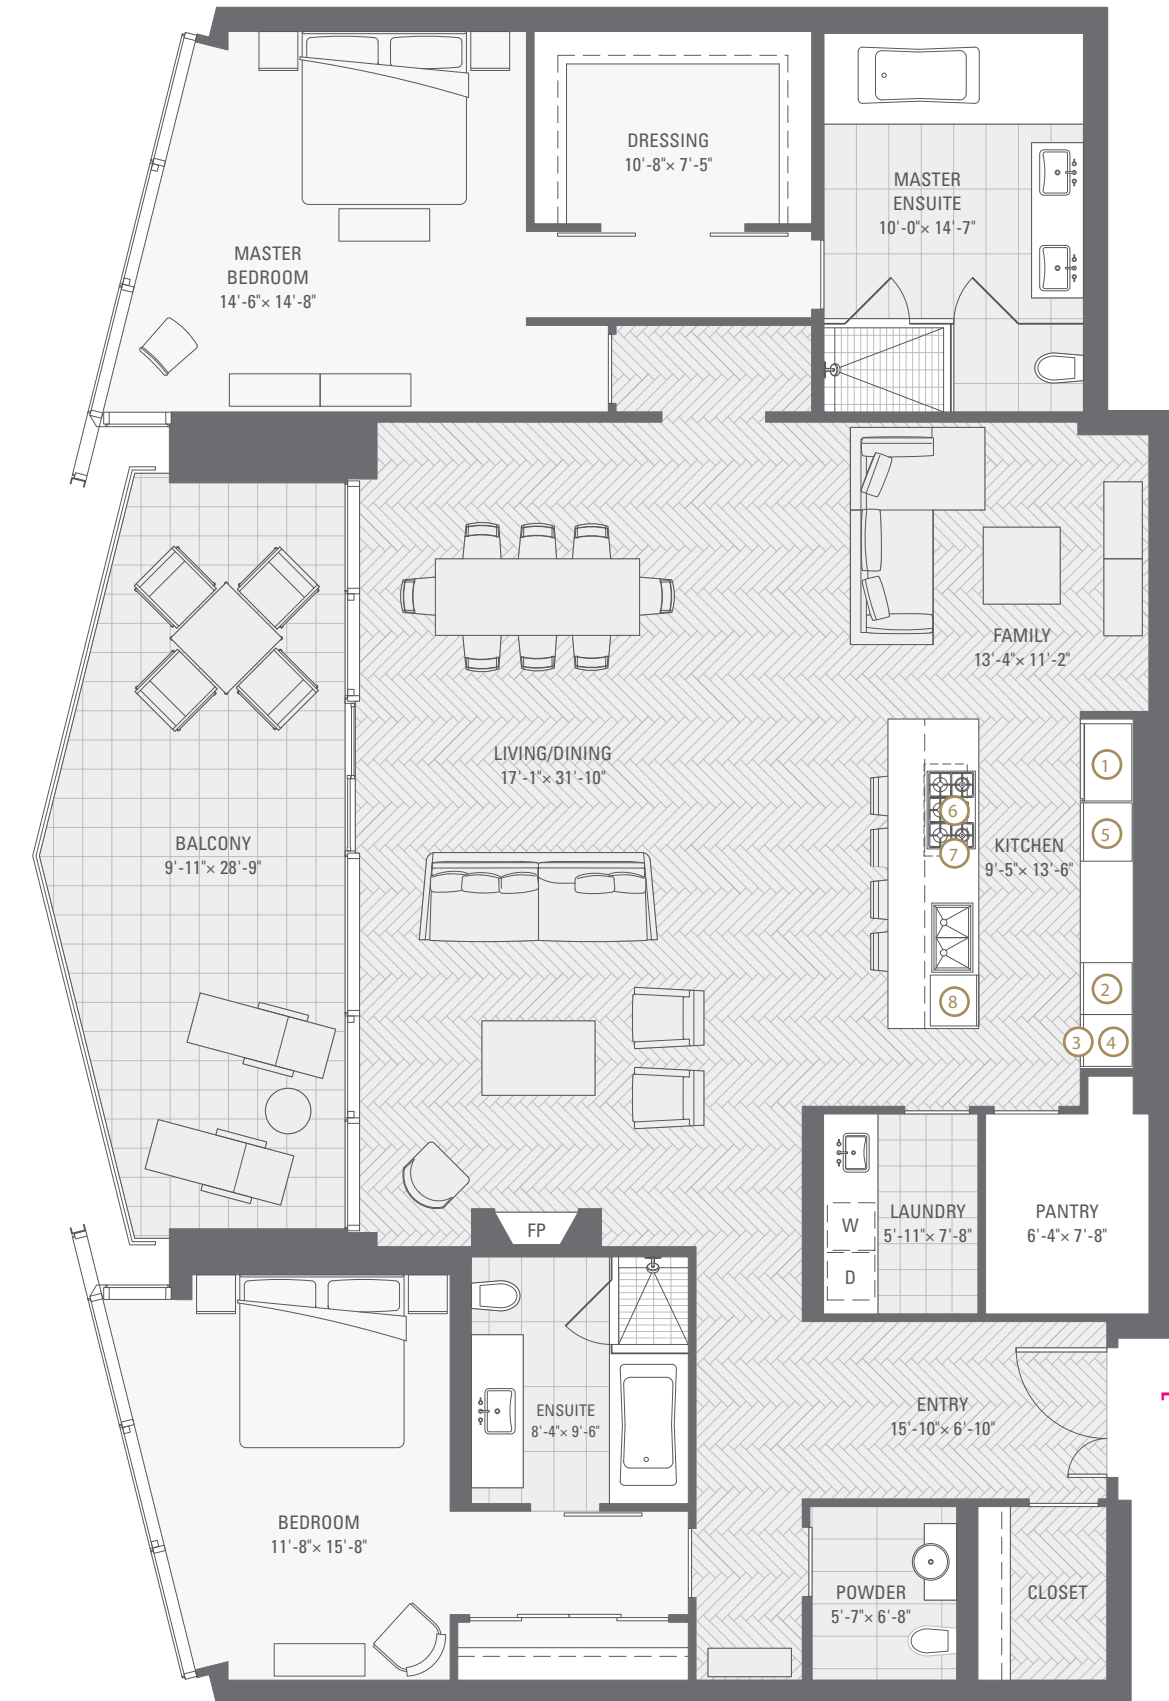

PRIVATE ESTATES 02

WEST VIEW
FROM THE 52ND FLOOR

FLOORS 53, 62-64

- ① SUB-ZERO REFRIGERATOR
- ② MIELE BUILT-IN COFFEE MAKER & WARMING DRAWER
- ③ MIELE MICROWAVE ABOVE
- ④ MIELE WALL OVEN BELOW
- ⑤ SUB-ZERO WINE COOLER
- ⑥ MIELE GAS COOKTOP
- ⑦ MIELE HOOD FAN
- ⑧ MIELE DISHWASHER

PRIVATE ESTATES 02

2,295 SQ FT
2 BEDROOM + FAMILY

DIMENSIONS, SIZES, SPECIFICATIONS, LAYOUTS AND MATERIALS ARE APPROXIMATE ONLY AND SUBJECT TO CHANGE WITHOUT NOTICE. E.&O.E.