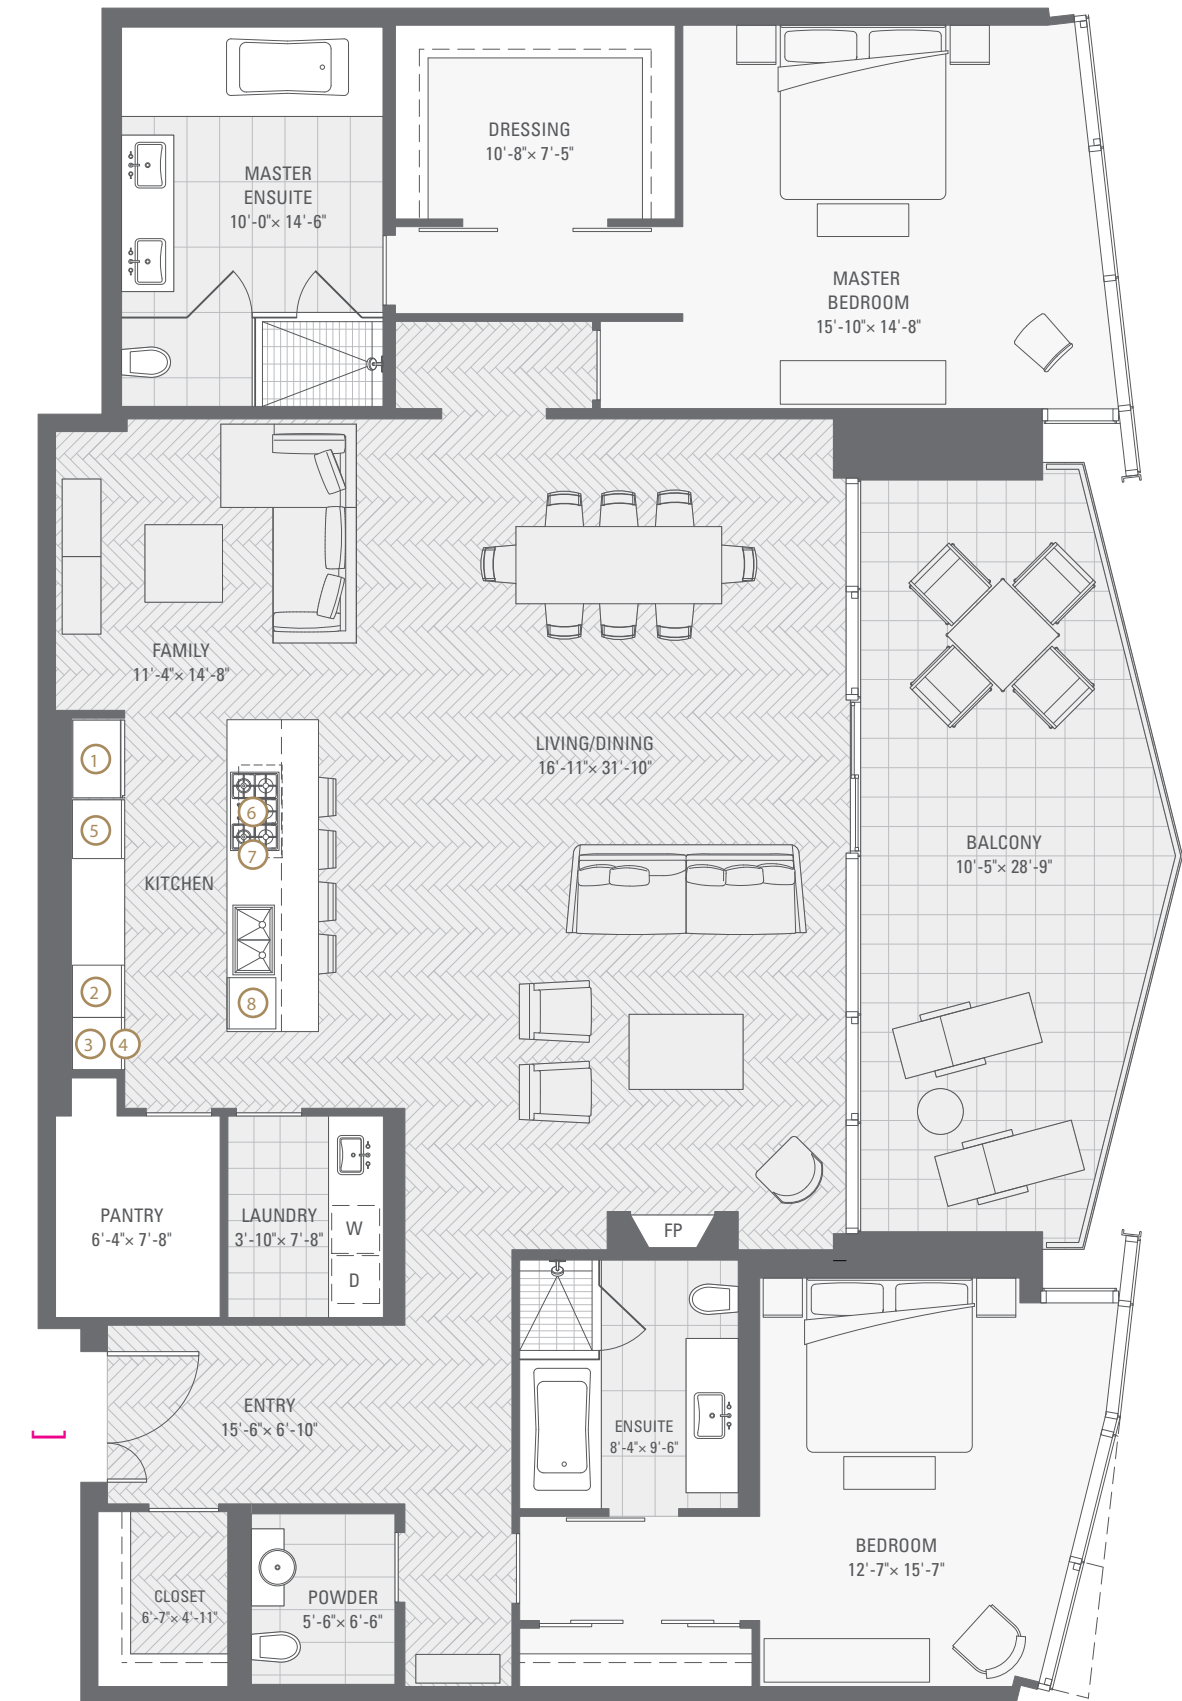

PRIVATE ESTATES 05, FLOORS 53-61

EAST VIEW
FROM THE 52ND FLOOR

- ① SUB-ZERO REFRIGERATOR
- ② MIELE BUILT-IN COFFEE MAKER & WARMING DRAWER
- ③ MIELE MICROWAVE ABOVE
- ④ MIELE WALL OVEN BELOW
- ⑤ SUB-ZERO WINE COOLER
- ⑥ MIELE GAS COOKTOP
- ⑦ MIELE HOOD FAN
- ⑧ MIELE DISHWASHER

PRIVATE ESTATES 05

2,239 SQ FT
2 BEDROOM + FAMILY

PRIVATE
ESTATES

DIMENSIONS, SIZES, SPECIFICATIONS, LAYOUTS AND MATERIALS ARE APPROXIMATE ONLY AND SUBJECT TO CHANGE WITHOUT NOTICE. E.&O.E.