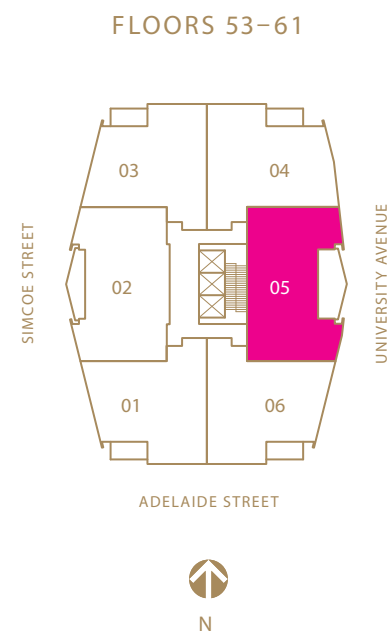

PRIVATE ESTATES 05, FLOORS 53-61

EAST VIEW
FROM THE 52ND FLOOR

- ① SUB-ZERO REFRIGERATOR
- ② MIELE BUILT-IN COFFEE MAKER & WARMING DRAWER
- ③ MIELE MICROWAVE ABOVE
- ④ MIELE WALL OVEN BELOW
- ⑤ SUB-ZERO WINE COOLER
- ⑥ MIELE GAS COOKTOP
- ⑦ MIELE HOOD FAN
- ⑧ MIELE DISHWASHER

PRIVATE ESTATES 05

2,239 SQ FT
2 BEDROOM + FAMILY

PRIVATE
ESTATES

DIMENSIONS, SIZES, SPECIFICATIONS, LAYOUTS AND MATERIALS ARE APPROXIMATE ONLY AND SUBJECT TO CHANGE WITHOUT NOTICE. E.&O.E.