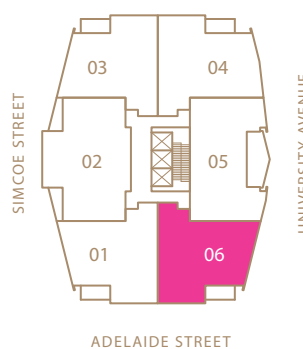

PRIVATE ESTATES 06

2,124 – 2,150 SQ FT
2 BEDROOM, FAMILY + LIBRARY

PRIVATE
ESTATES

FLOORS 59-62

- ① SUB-ZERO REFRIGERATOR
- ② MIELE BUILT-IN COFFEE MAKER & WARMING DRAWER
- ③ MIELE MICROWAVE ABOVE
- ④ MIELE WALL OVEN BELOW
- ⑤ SUB-ZERO WINE COOLER
- ⑥ MIELE GAS COOKTOP
- ⑦ MIELE HOOD FAN
- ⑧ MIELE DISHWASHER

N

DIMENSIONS, SIZES, SPECIFICATIONS, LAYOUTS AND MATERIALS ARE APPROXIMATE ONLY AND SUBJECT TO CHANGE WITHOUT NOTICE. E.&O.E.