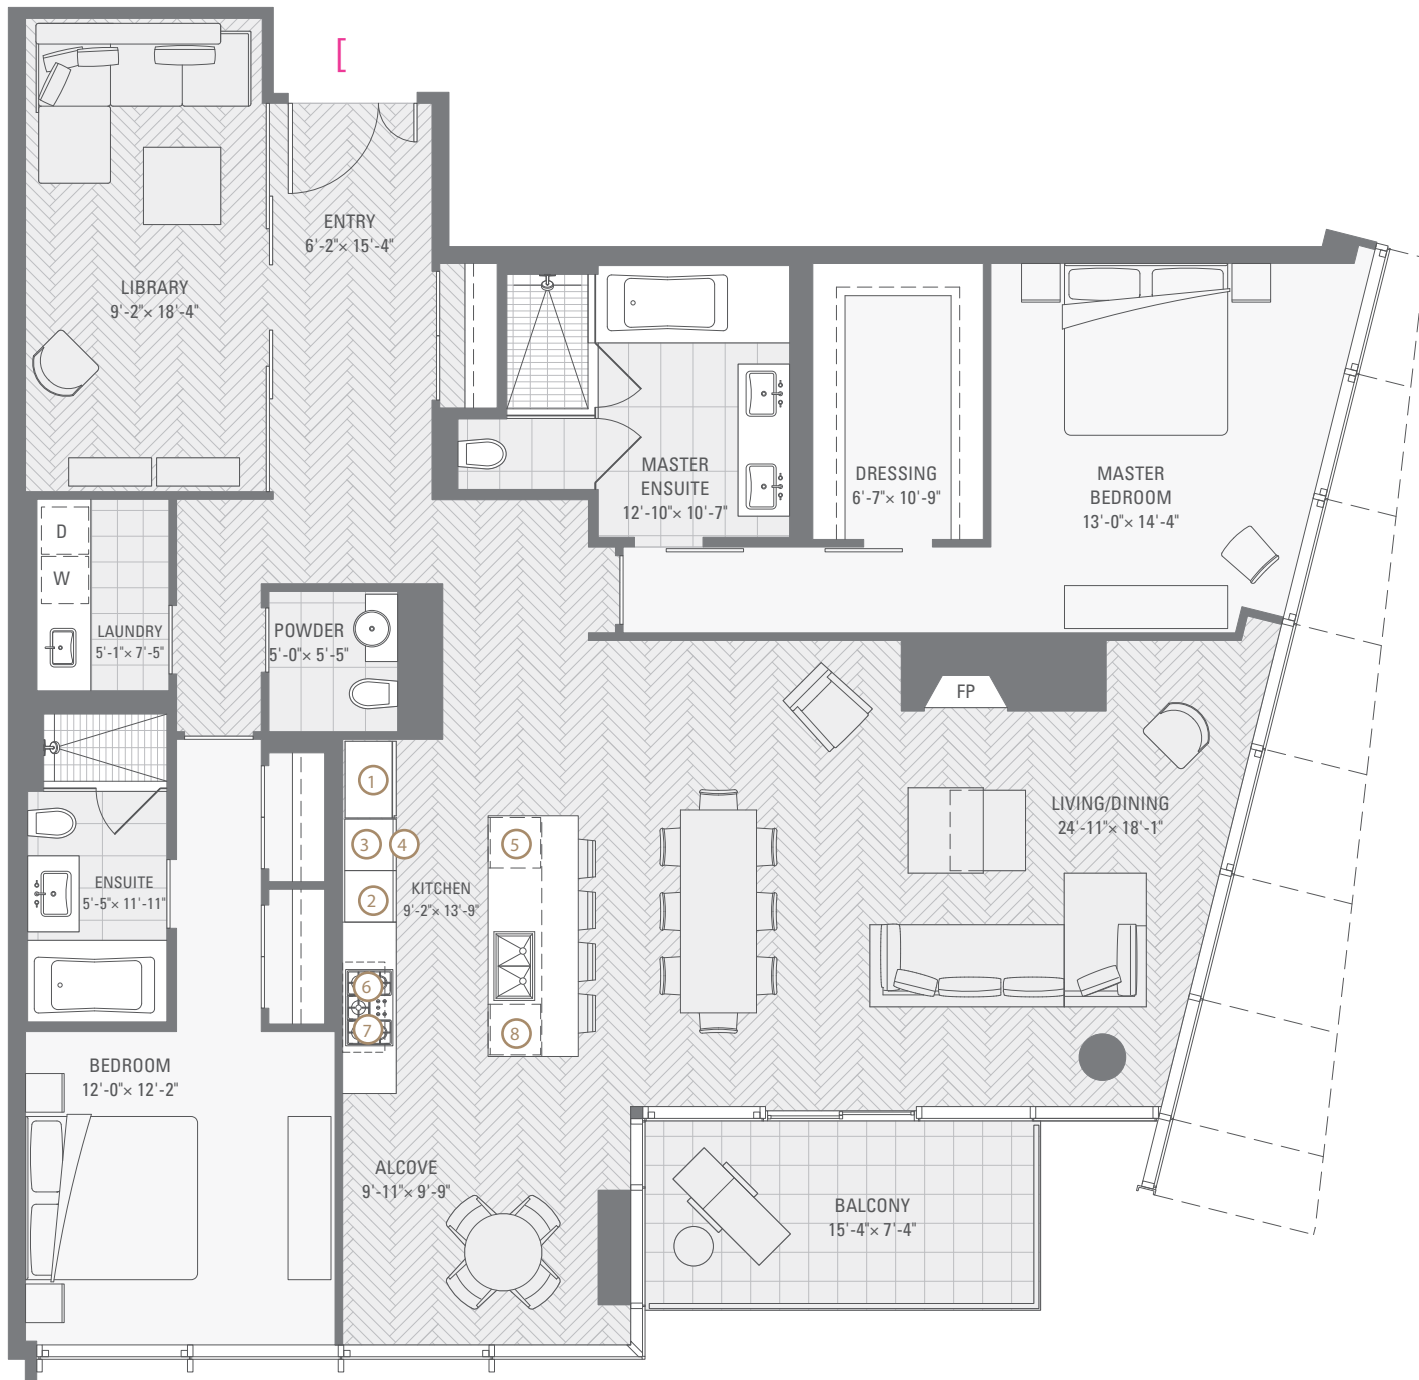

PRIVATE ESTATES 06

2,124 – 2,150 SQ FT
2 BEDROOM, FAMILY + LIBRARY

PRIVATE
ESTATES

FLOORS 59-62

- ① SUB-ZERO REFRIGERATOR
- ② MIELE BUILT-IN COFFEE MAKER & WARMING DRAWER
- ③ MIELE MICROWAVE ABOVE
- ④ MIELE WALL OVEN BELOW
- ⑤ SUB-ZERO WINE COOLER
- ⑥ MIELE GAS COOKTOP
- ⑦ MIELE HOOD FAN
- ⑧ MIELE DISHWASHER

N

DIMENSIONS, SIZES, SPECIFICATIONS, LAYOUTS AND MATERIALS ARE APPROXIMATE ONLY AND SUBJECT TO CHANGE WITHOUT NOTICE. E.&O.E.