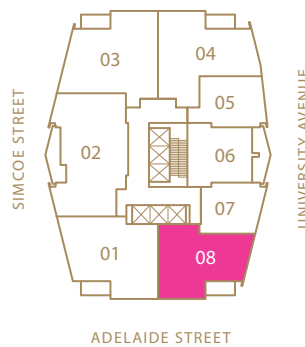

PRIVATE ESTATE 08

1,539 SQ FT
2 BEDROOM
SOUTH EAST VIEW

FLOORS 50-51

- ① SUB-ZERO REFRIGERATOR
- ② MIELE BUILT-IN COFFEE MAKER & WARMING DRAWER
- ③ MIELE MICROWAVE ABOVE
- ④ MIELE WALL OVEN BELOW
- ⑤ SUB-ZERO WINE COOLER
- ⑥ MIELE GAS COOKTOP
- ⑦ MIELE HOOD FAN
- ⑧ MIELE DISHWASHER