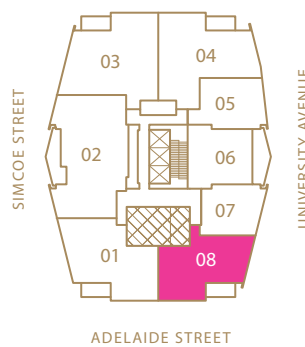

PRIVATE ESTATE 08

1,386 SQ FT
2 BEDROOM
SOUTH EAST VIEW

PRIVATE
ESTATES

FLOOR 52

- ① SUB-ZERO REFRIGERATOR
- ② MIELE BUILT-IN COFFEE MAKER
& WARMING DRAWER OPTIONAL
- ③ MIELE MICROWAVE ABOVE
- ④ MIELE WALL OVEN BELOW
- ⑤ SUB-ZERO WINE COOLER
- ⑥ MIELE GAS COOKTOP
- ⑦ MIELE HOOD FAN
- ⑧ MIELE DISHWASHER