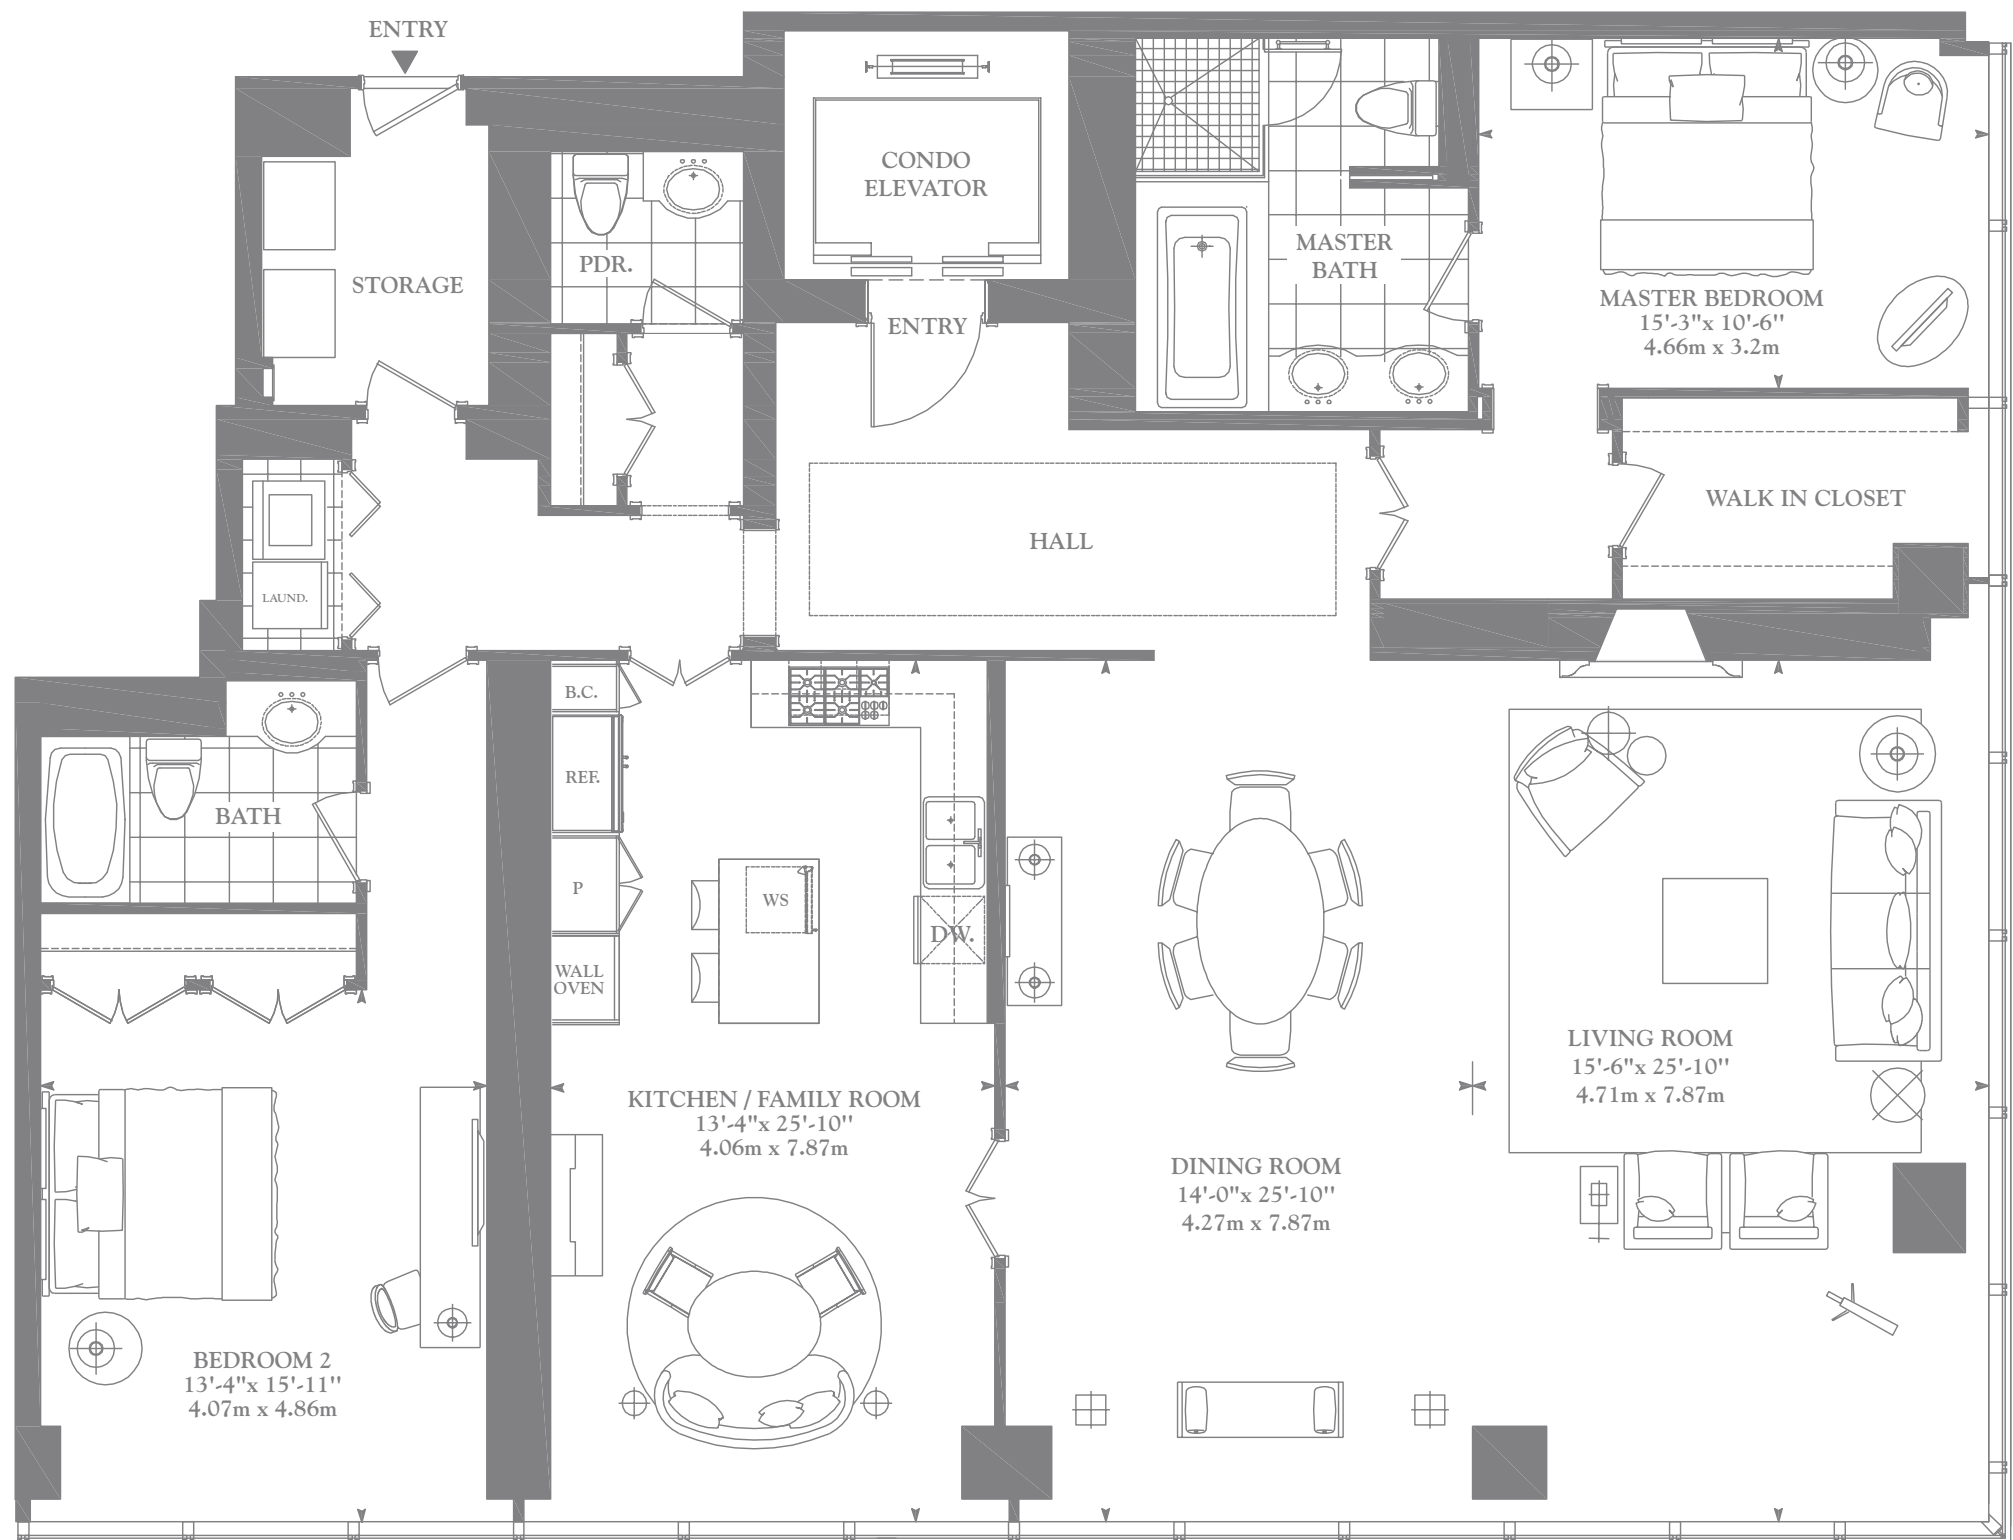

THE RESIDENCES®
AT THE RITZ-CARLTON, TORONTO

THE BORDEAUX B

2,470 SQ. FT. (229.4 M²) / UNIT 40-04 / 2 BEDROOM

FLOORS 33 - 42

Prices and specifications subject to change without notice. E. & O.E. All renderings and images are artist's concept. All drawings and dimensions are approximate. Actual square footage may vary from the stated floor plan. Furniture not included.