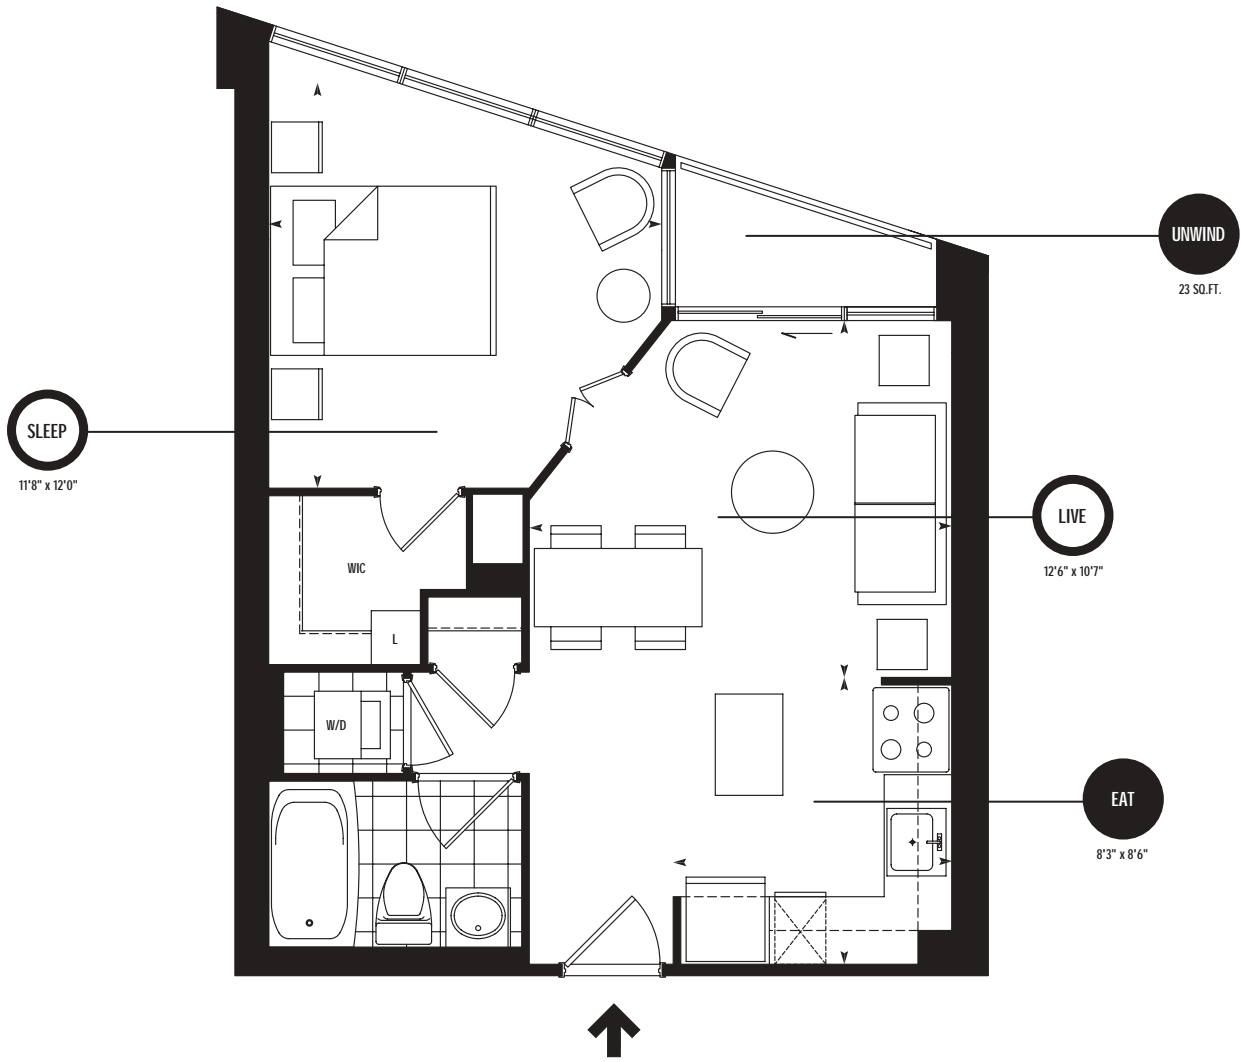

THE MET CONDOS

B1 ONE BEDROOM 509 SQUARE FEET