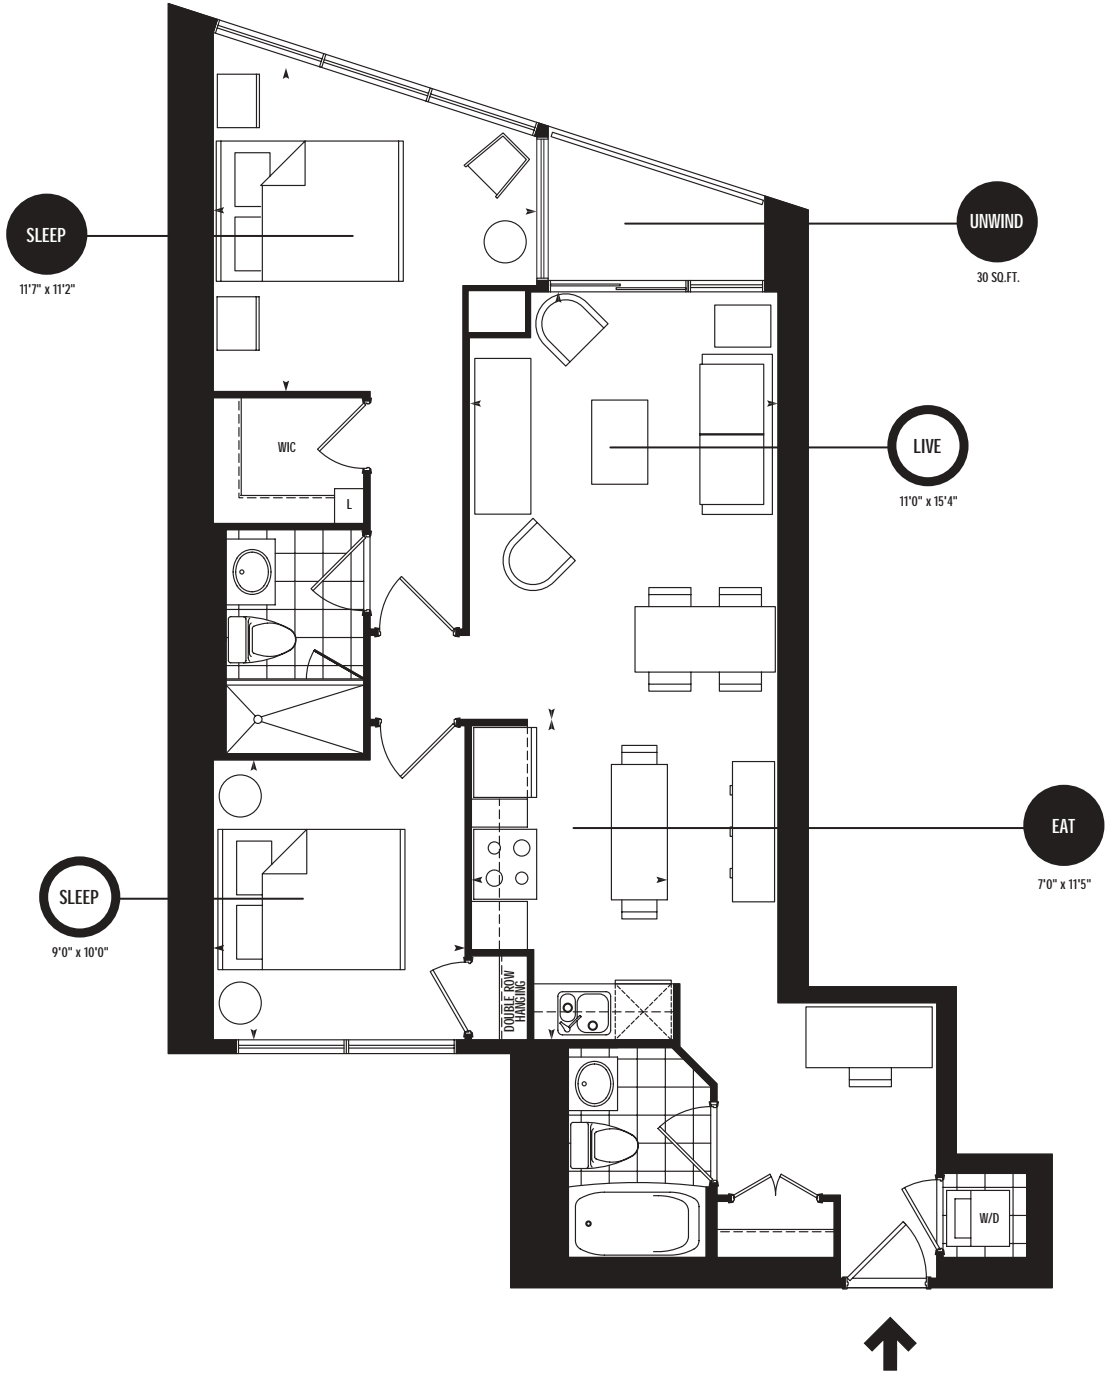

THE MET CONDOS

D5 TWO BEDROOM 881 SQUARE FEET