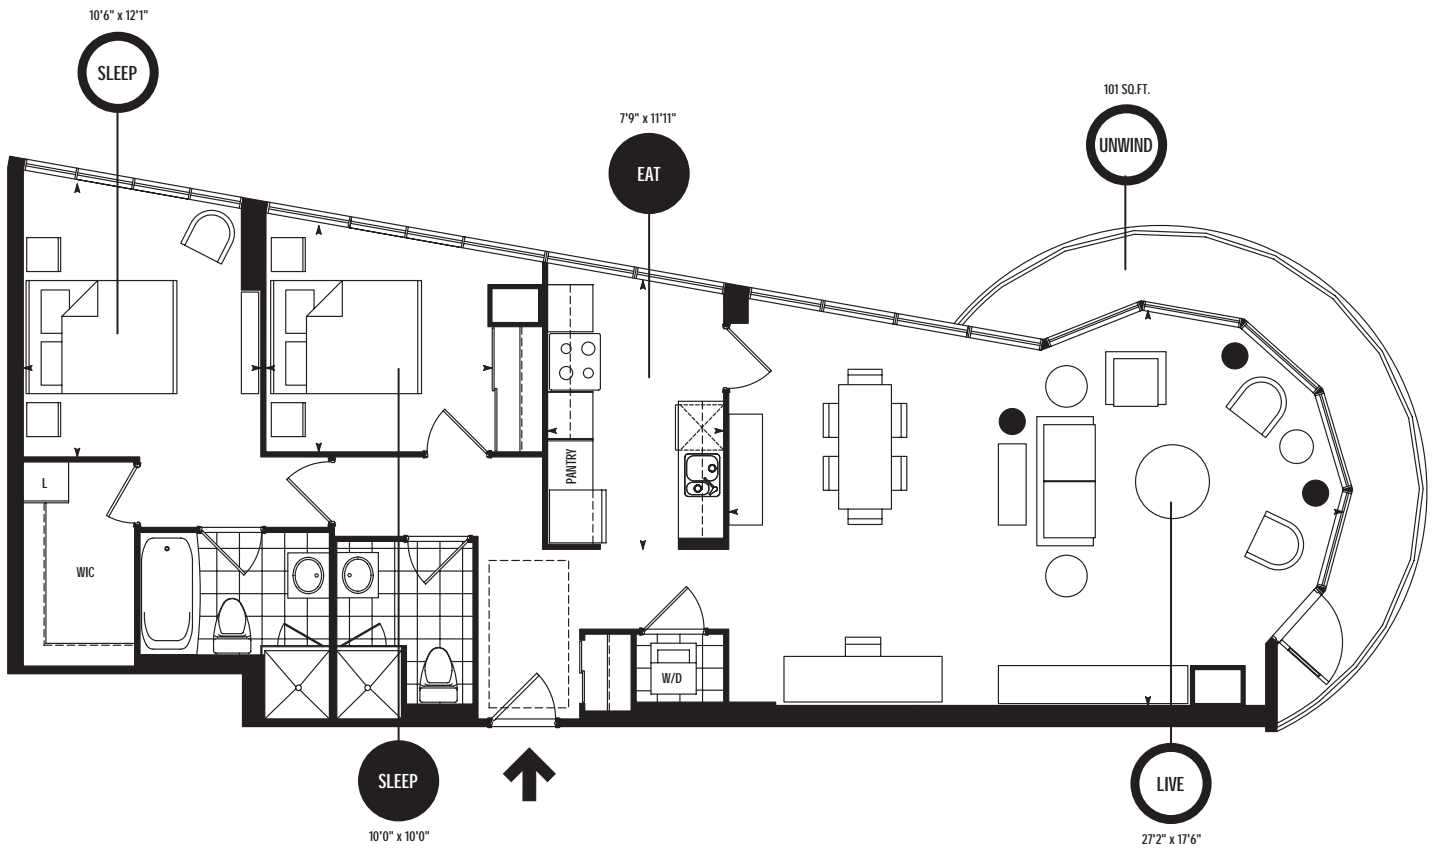

THE
MET
CONDOS

PENTHOUSE
2
TWO
BEDROOM
1148
SQUARE FEET

SIZES & SPECIFICATIONS SUBJECT TO CHANGE WITHOUT NOTICE. E. & O.E.