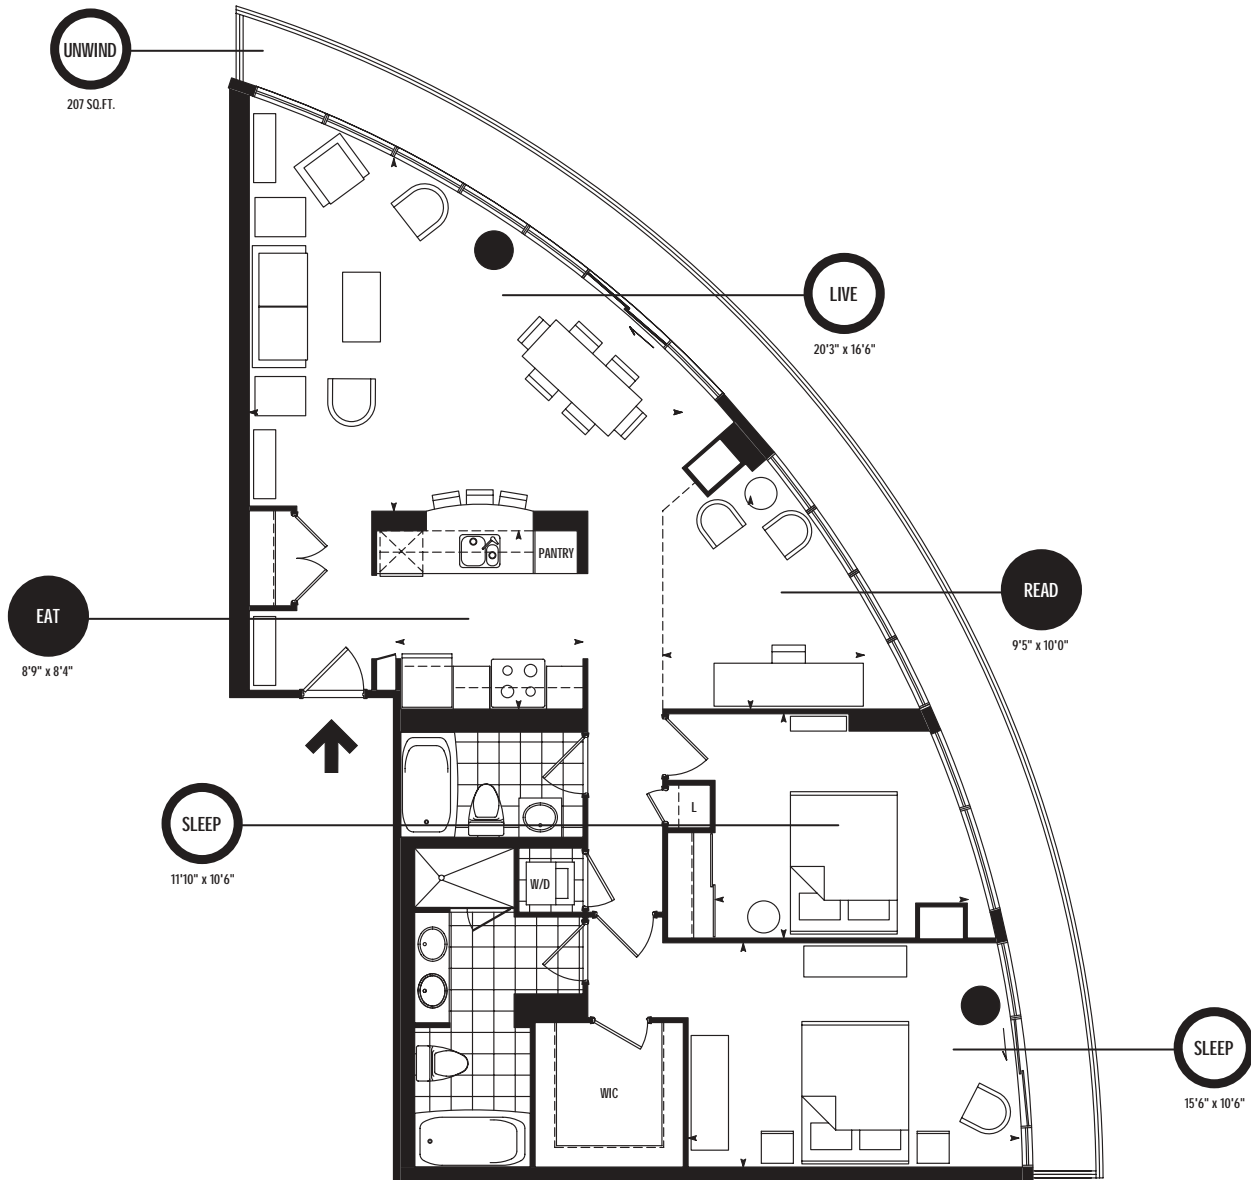

FLOOR 40

FLOORS 41-43

THE MET CONDOS

PENTHOUSE 4 TWO BEDROOM 1236 SQUARE FEET

SIZES & SPECIFICATIONS SUBJECT TO CHANGE WITHOUT NOTICE. E. & O.E.