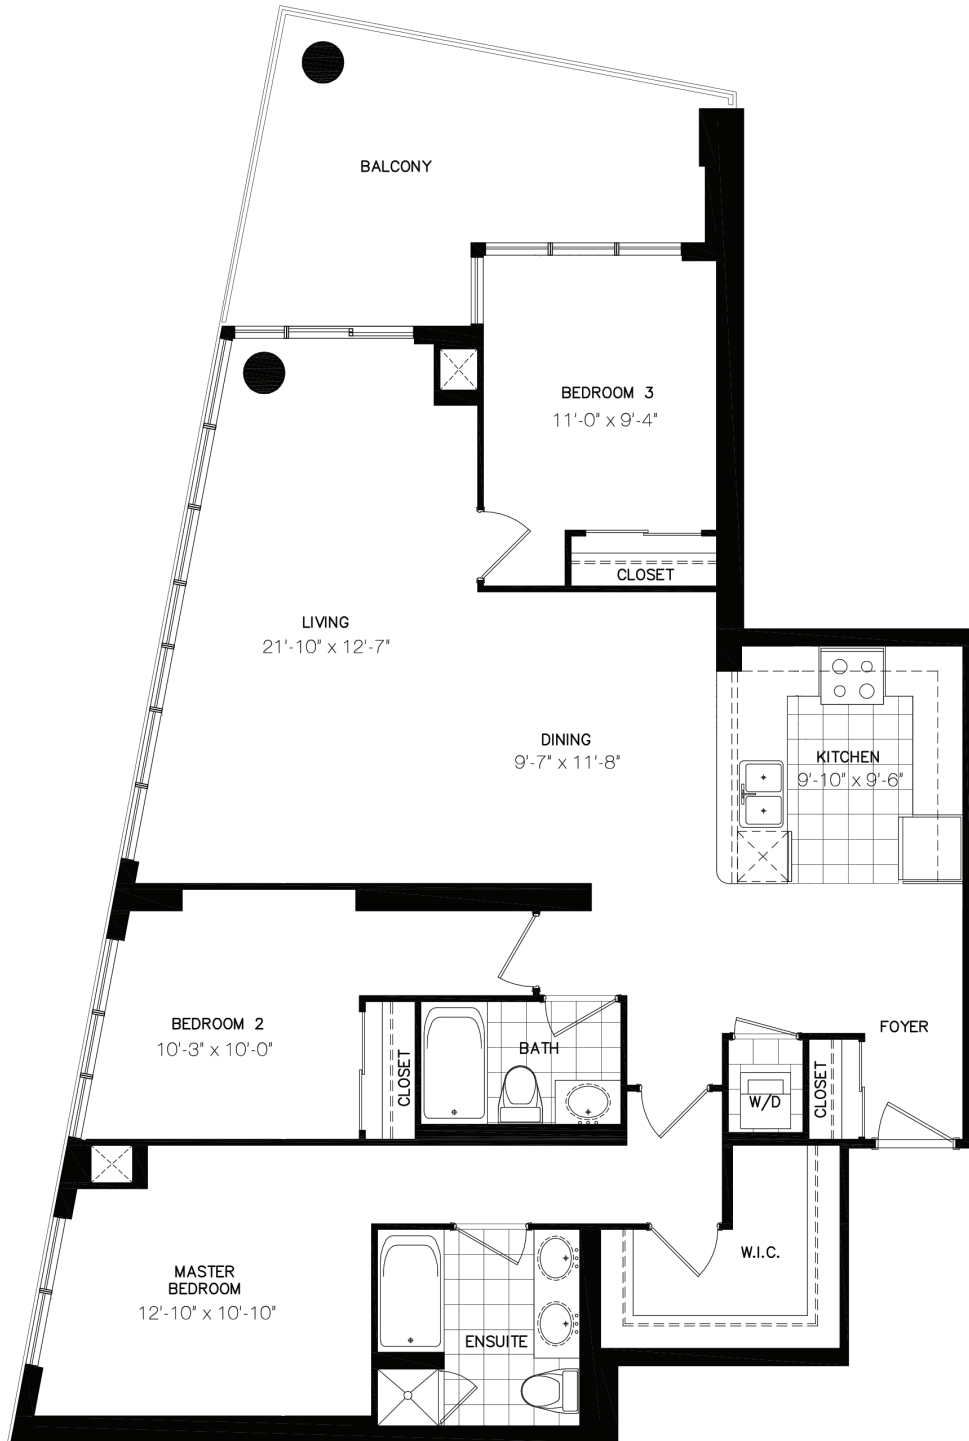

3 BEDROOM

PENTHOUSE
SUITE 4902
SUITE 5002

33 BAY

RESIDENCES AT PINNACLE CENTRE

BAY • HARBOUR • YONGE

Developed by:

PINNACLE
INTERNATIONAL
PERFECTION PERFORMANCE

AREA: 1342 sq.ft.
BALCONY: 166 sq.ft.
TOTAL: 1508 sq.ft.