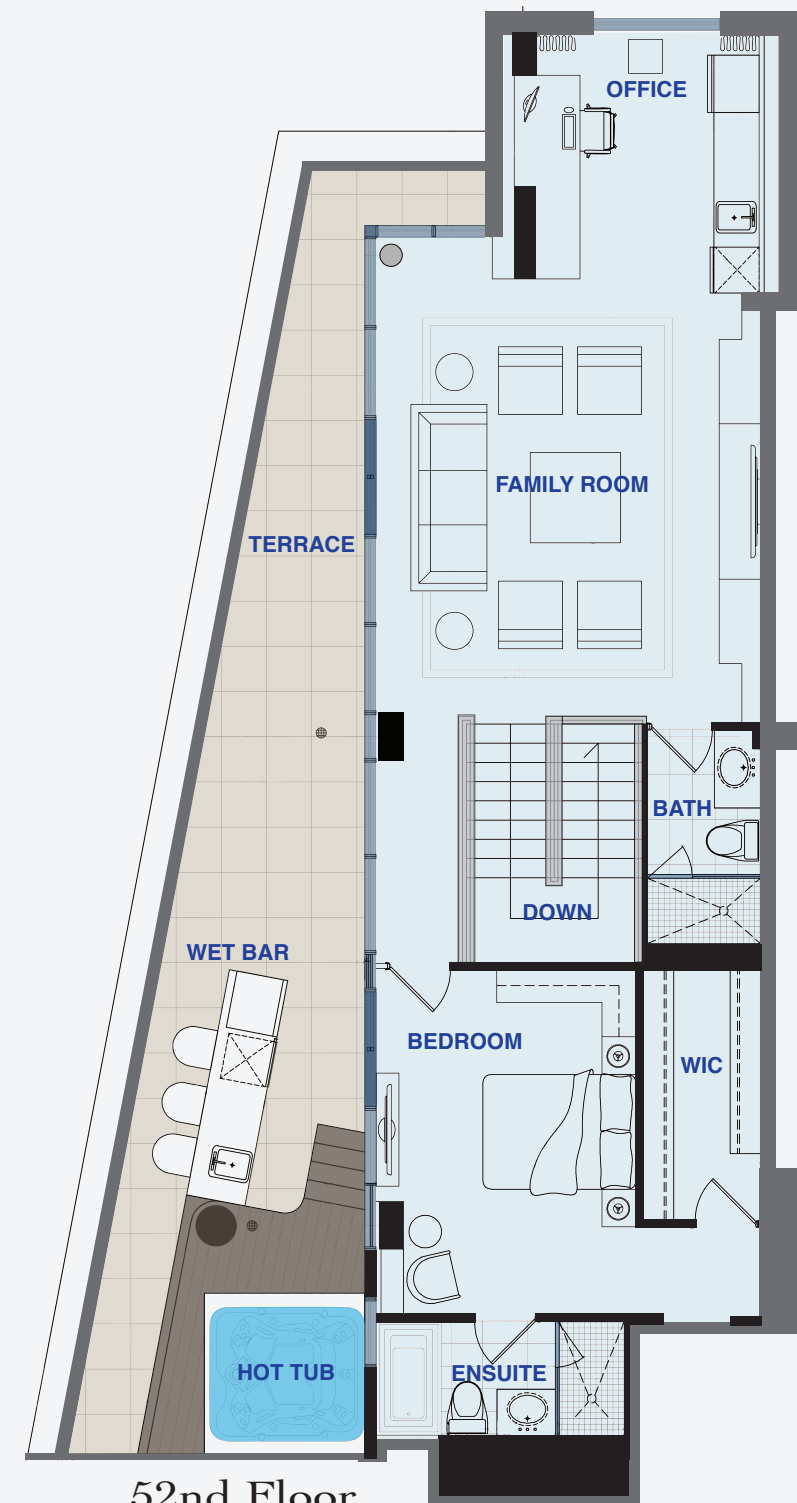

51st Floor

52nd Floor

2 STOREY

4 BEDROOM + 4 BATH

SUITE AREA: 3,192sq.ft. | OUTSIDE AREA: 2,010 sq.ft.

TOTAL AREA 5,202 sq.ft.

33 BAY
RESIDENCES AT PINNACLE CENTRE