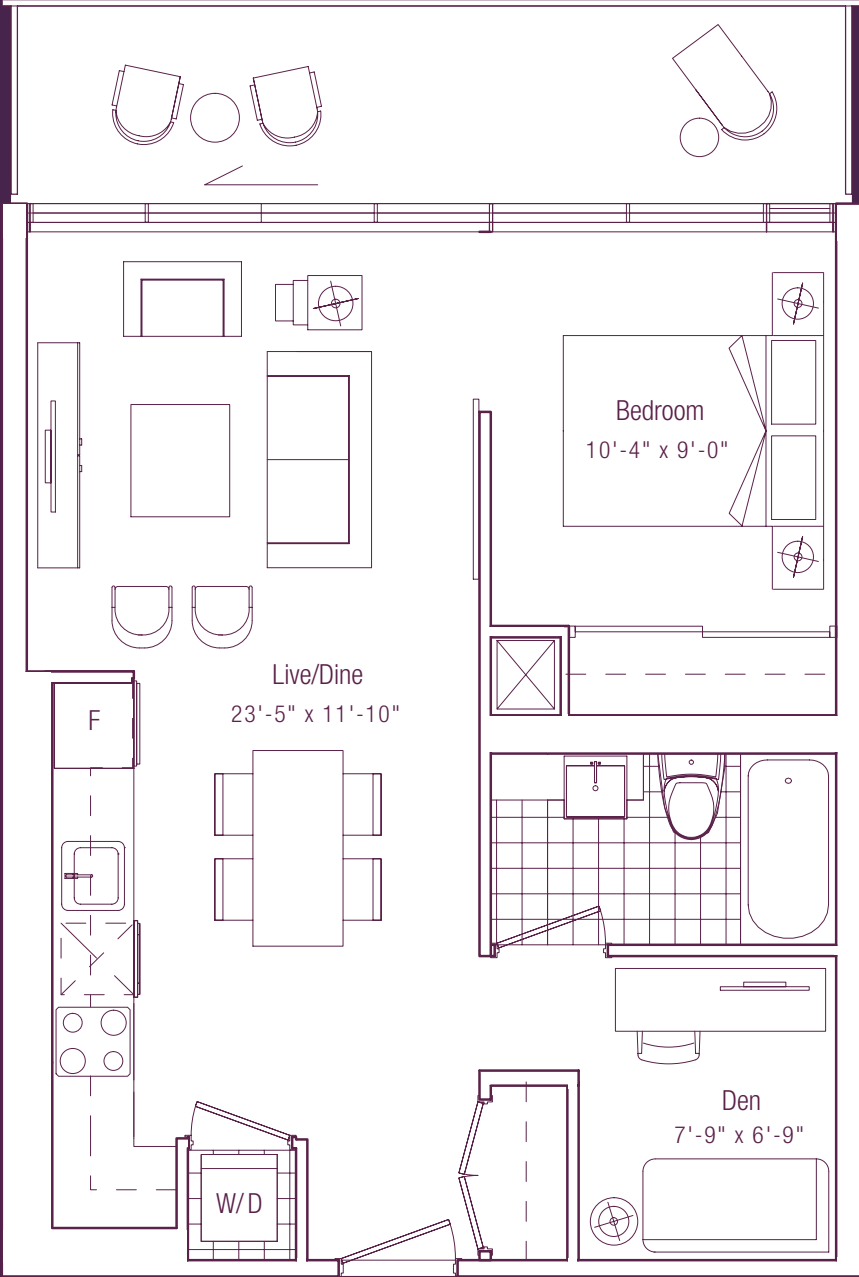

moonlight 612 SQ. FT.

one bedroom + den