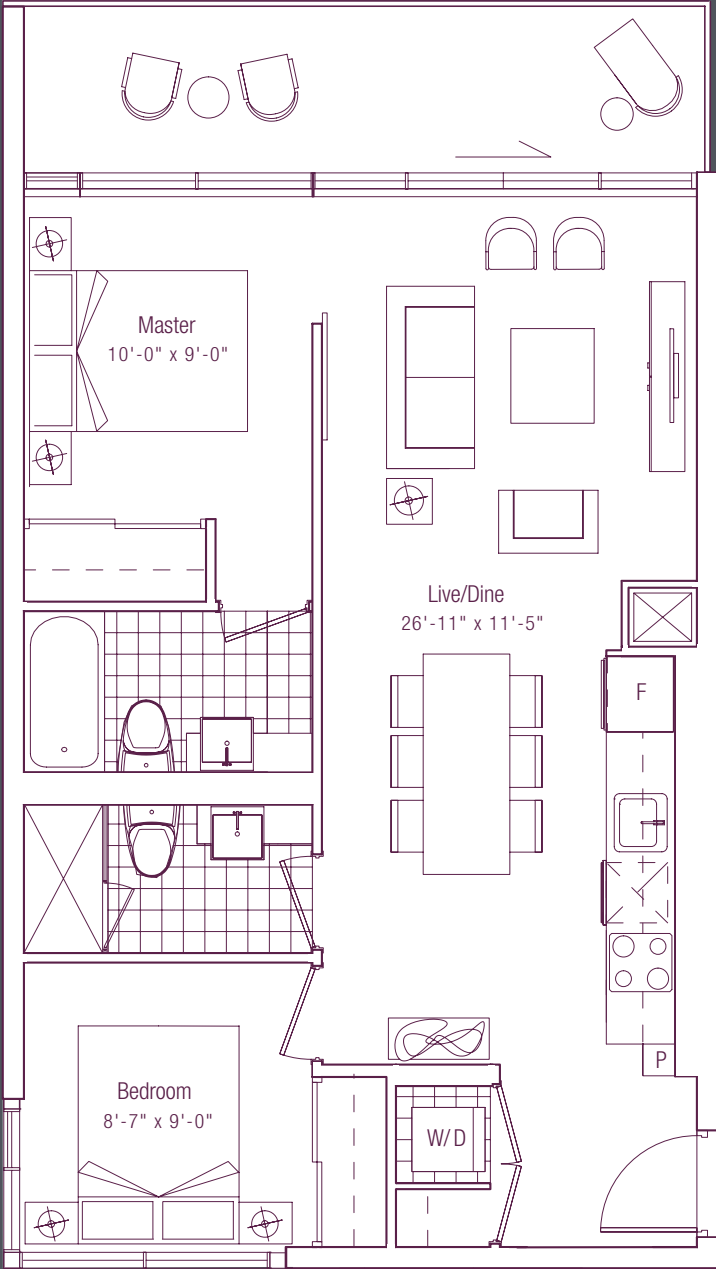

daylight 763 SQ. FT.

two bedroom