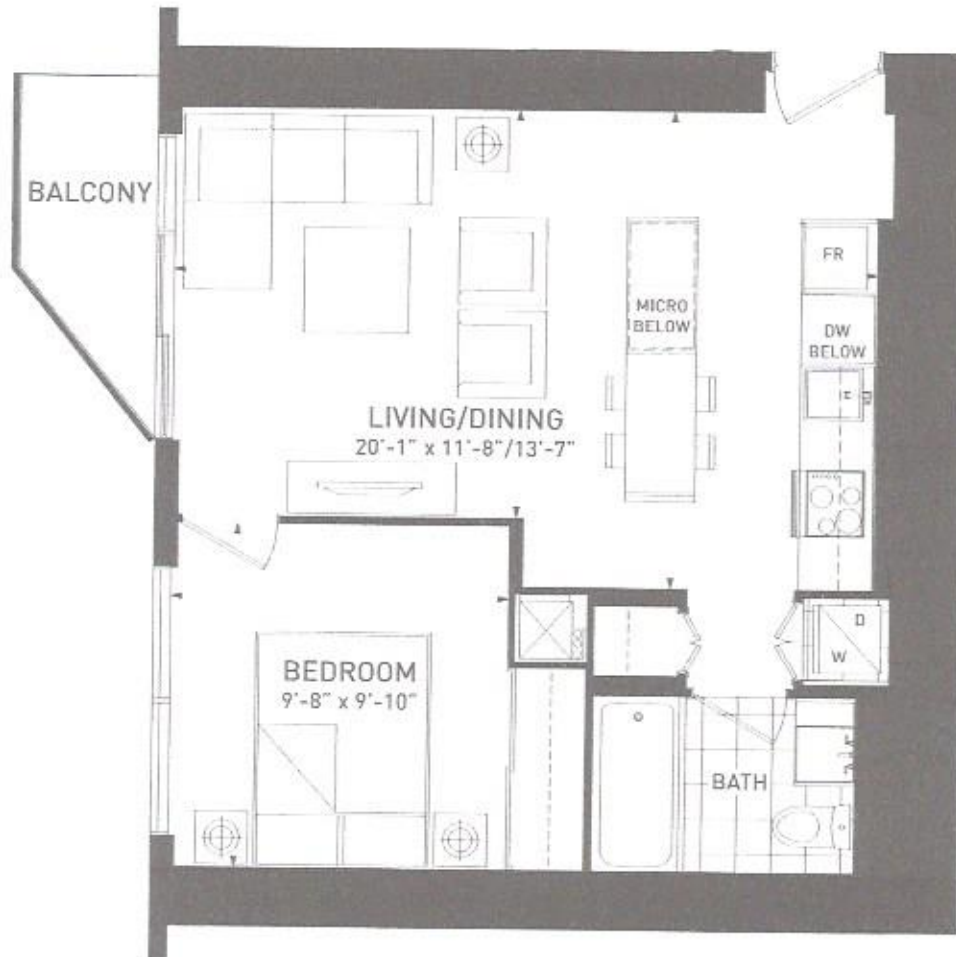

Purushotham Purushotham, Broker
RE/MAX CONDOS PLUS CORP, Brokerage,
www.downtownrealty.ca
416-558-3538
puru@downtownrealty.ca

HARBOURPLAZA

175 KING STREET E.

SURF B

1 BEDROOM 548 SQ FT

The dimensions shown on this plan are approximate only. Actual useable floor space within the unit may vary from any stated floor area or dimensions on this plan. For more information on the method used for calculating the floor area of any unit, reference should be made to Realder Bulletin NO. 77 published by Tercon.