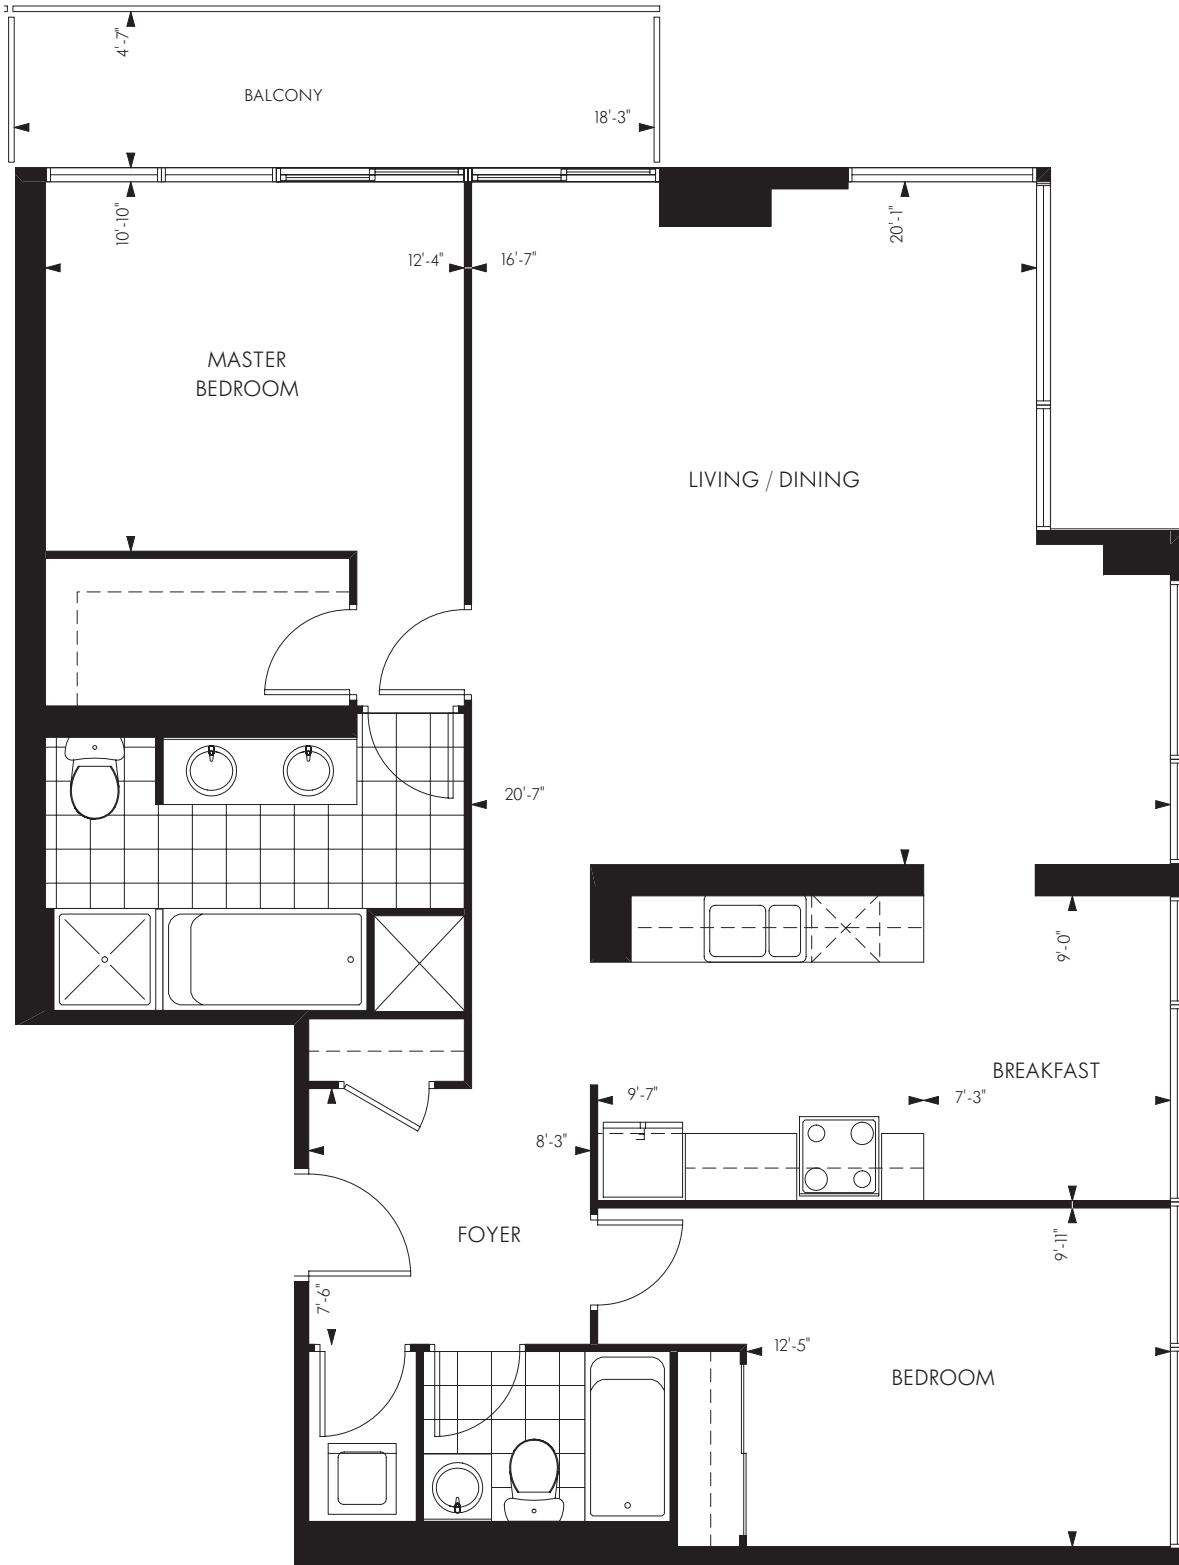

THE ASQUITH "A" SUITE

AVAILABLE ON FLOORS 23 - 26
SUITES 2302 TO 2602

1228 sq. ft.

18 YORKVILLE

All dimensions are approximate. Sizes and specifications are subject to change without notice. E. & O. E.
All illustrations are artist's concept. Actual useable floor space varies from stated floor area.