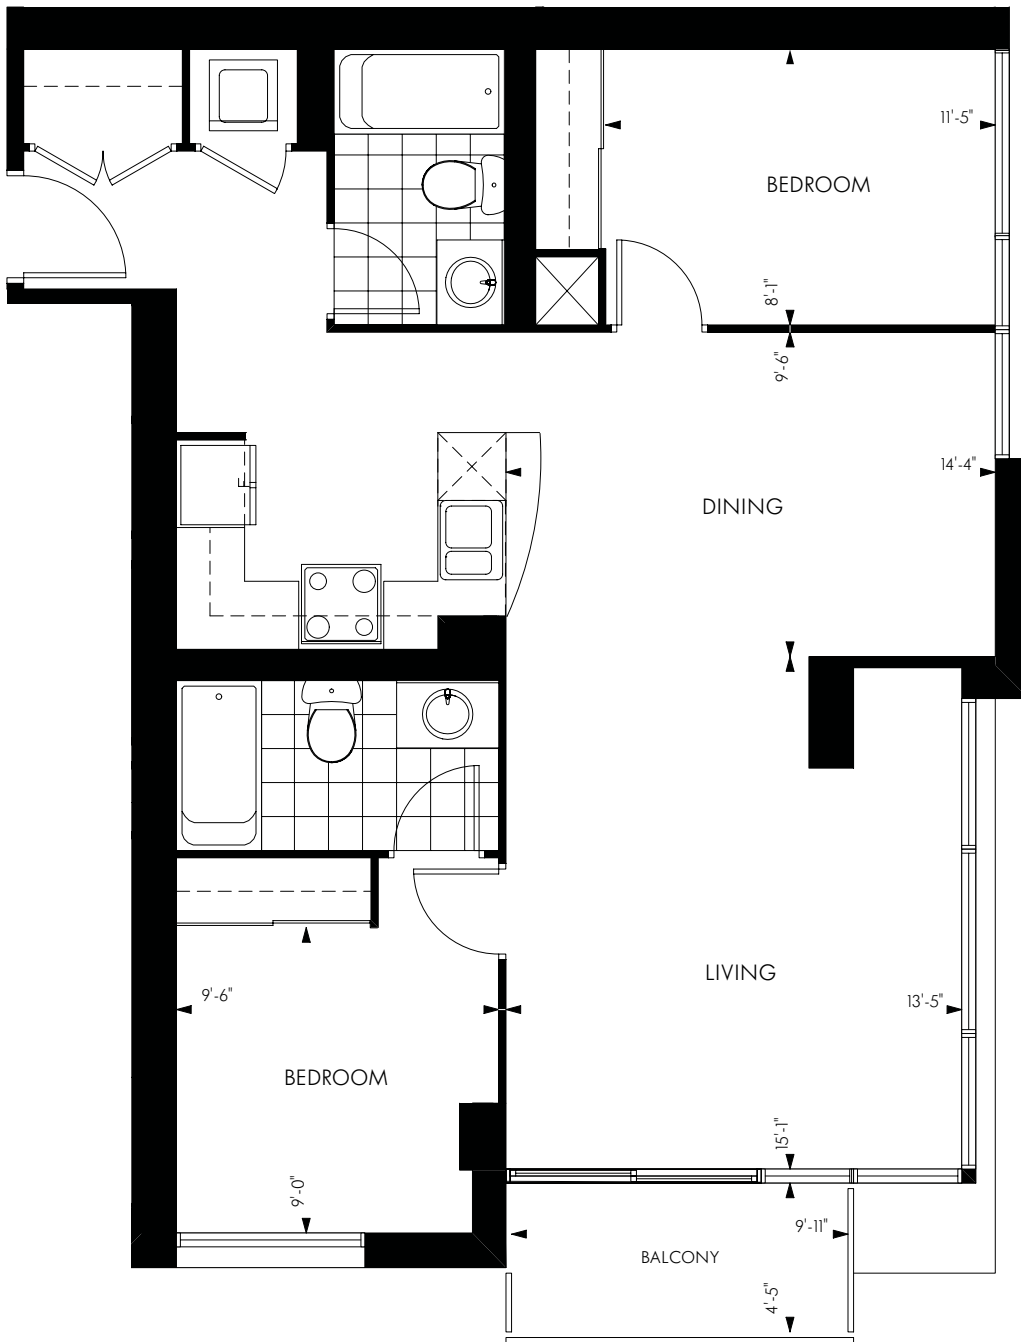

THE BLOOR SUITE

AVAILABLE ON FLOORS 2 - 5
SUITES 202 TO 502

910 sq. ft.

18 YORKVILLE

All dimensions are approximate. Sizes and specifications are subject to change without notice. E. & O. E.
All illustrations are artist's concept. Actual useable floor space varies from stated floor area.