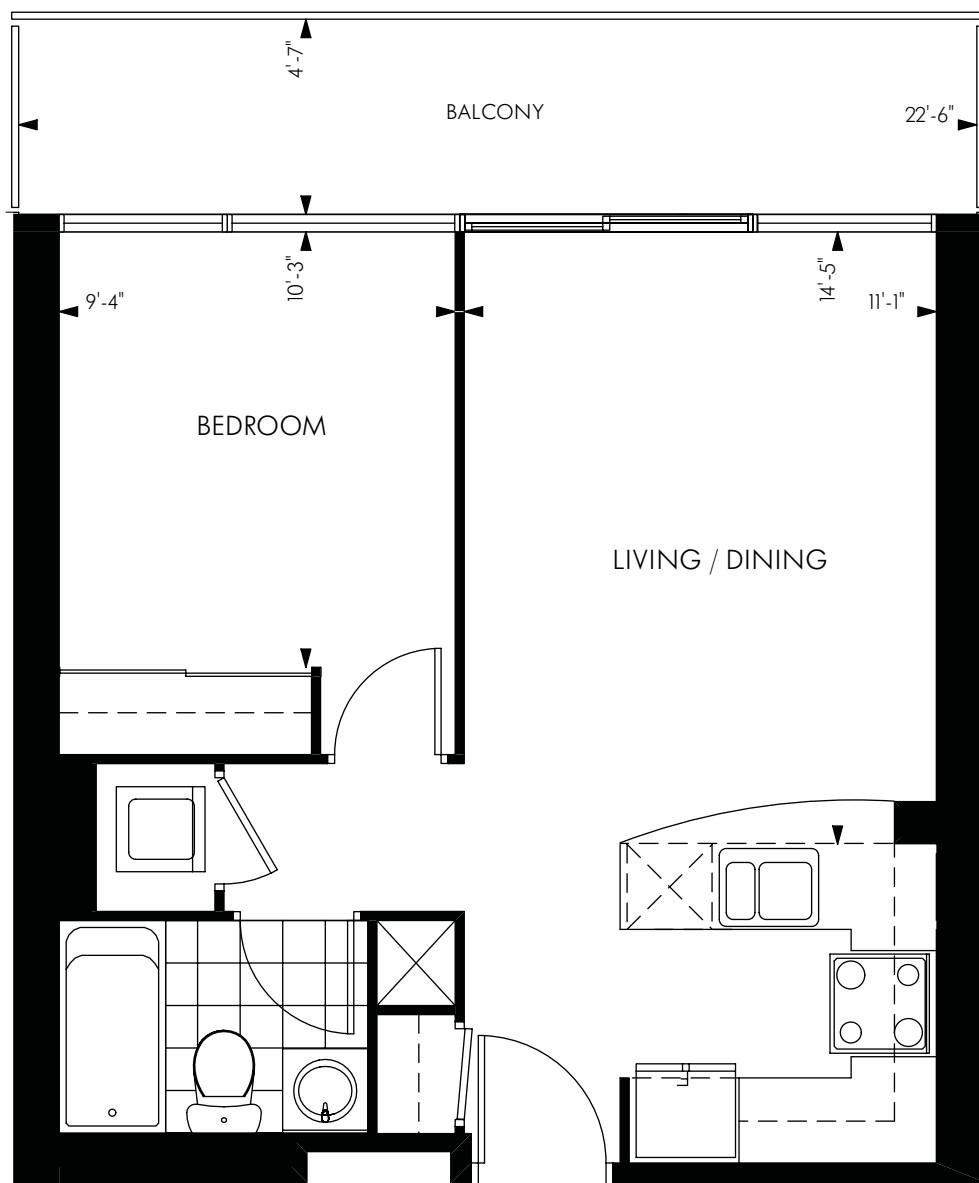

THE BERRYMAN SUITE

AVAILABLE ON FLOORS 9 - 36
SUITES 906 TO 3606

496 sq. ft.

18 YORKVILLE

All dimensions are approximate. Sizes and specifications are subject to change without notice. E. & O. E.
All illustrations are artist's concept. Actual useable floor space varies from stated floor area.