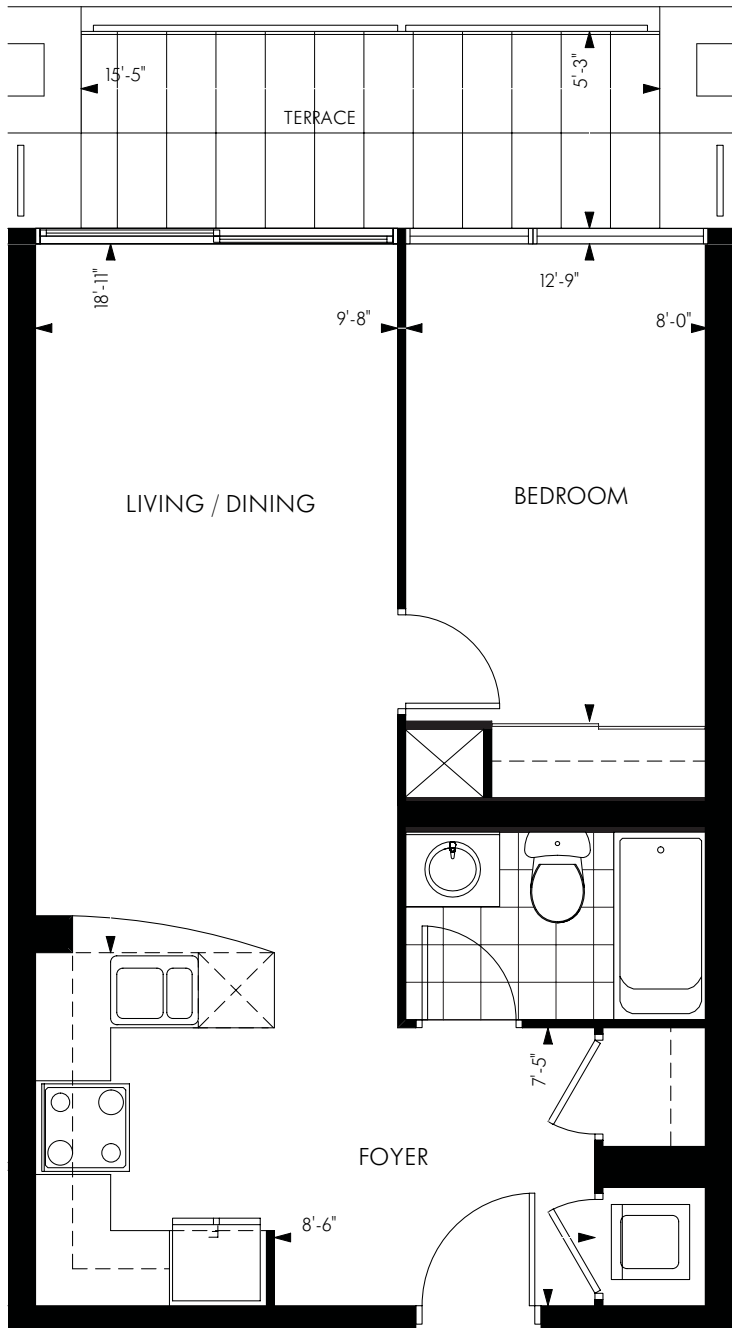

# THE BISHOP SUITE

AVAILABLE ON FLOORS 6 - 7  
SUITES 614 / 15 / 16 AND 714 / 15 / 16

546 sq. ft.

BALCONY  
SUITE 714 / 15 / 16  
ONLY

# 18 YORKVILLE

All dimensions are approximate. Sizes and specifications are subject to change without notice. E. & O. E.  
All illustrations are artist's concept. Actual useable floor space varies from stated floor area.