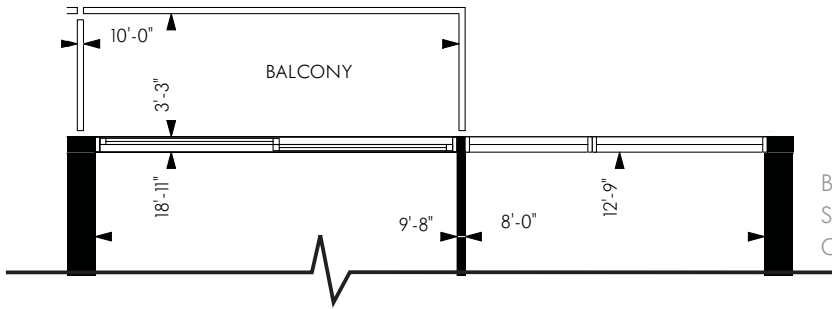

# THE BISHOP SUITE

AVAILABLE ON FLOORS 6 - 7  
SUITES 614 / 15 / 16 AND 714 / 15 / 16

546 sq. ft.

BALCONY  
SUITE 714 / 15 / 16  
ONLY

# 18 YORKVILLE

All dimensions are approximate. Sizes and specifications are subject to change without notice. E. & O. E.  
All illustrations are artist's concept. Actual useable floor space varies from stated floor area.