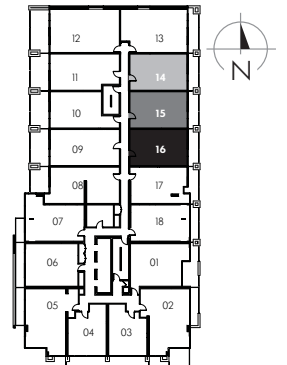

# THE BISHOP SUITE

AVAILABLE ON FLOORS 6 - 7  
SUITES 614 / 15 / 16 AND 714 / 15 / 16

546 sq. ft.

BALCONY  
SUITE 714 / 15 / 16  
ONLY

# 18 YORKVILLE

All dimensions are approximate. Sizes and specifications are subject to change without notice. E. & O. E.  
All illustrations are artist's concept. Actual useable floor space varies from stated floor area.