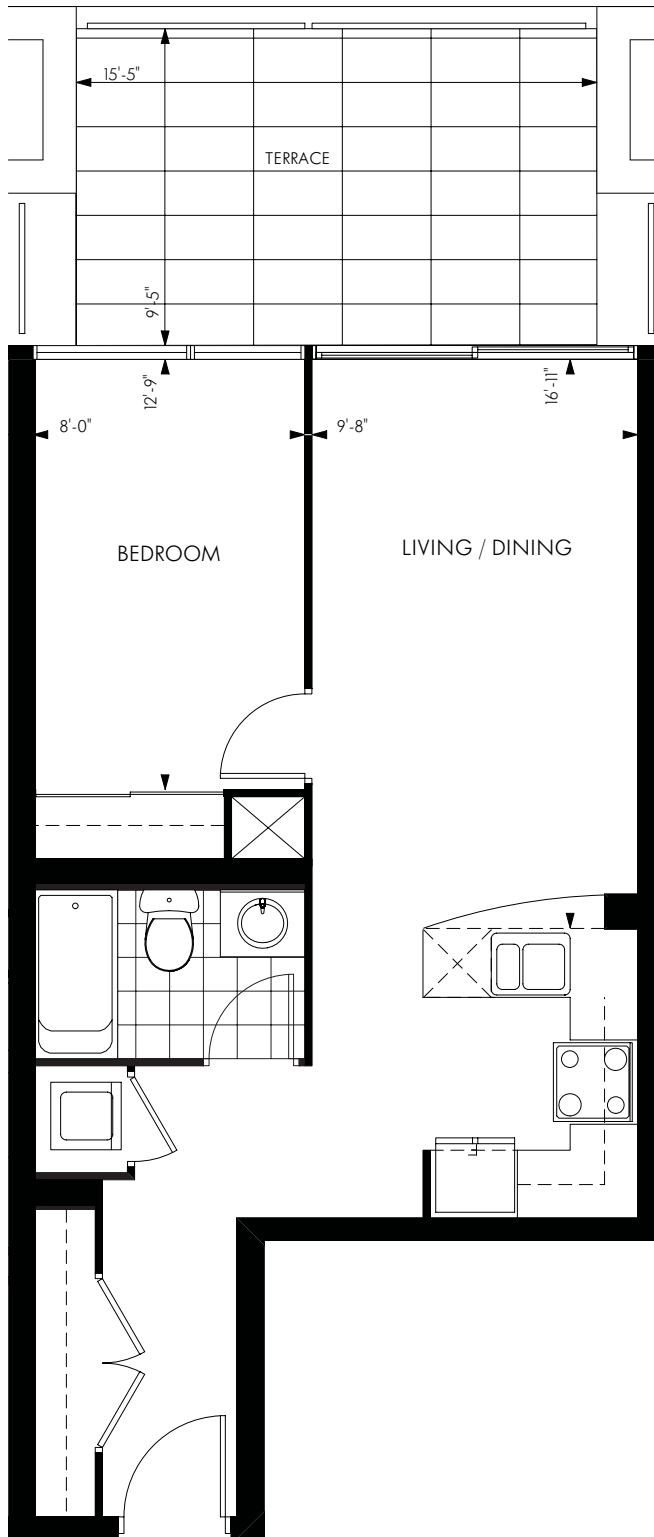

THE BALMUTO SUITE

AVAILABLE ON FLOORS 6 - 7
SUITES 610 AND 710

559 sq. ft.

BALCONY
SUITE 710
ONLY

18 YORKVILLE

All dimensions are approximate. Sizes and specifications are subject to change without notice. E. & O. E.
All illustrations are artist's concept. Actual useable floor space varies from stated floor area.