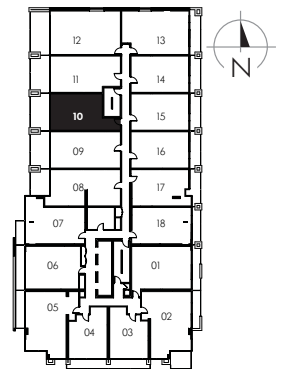

THE BALMUTO SUITE

AVAILABLE ON FLOORS 6 - 7
SUITES 610 AND 710

559 sq. ft.

BALCONY
SUITE 710
ONLY

18 YORKVILLE

All dimensions are approximate. Sizes and specifications are subject to change without notice. E. & O. E.
All illustrations are artist's concept. Actual useable floor space varies from stated floor area.