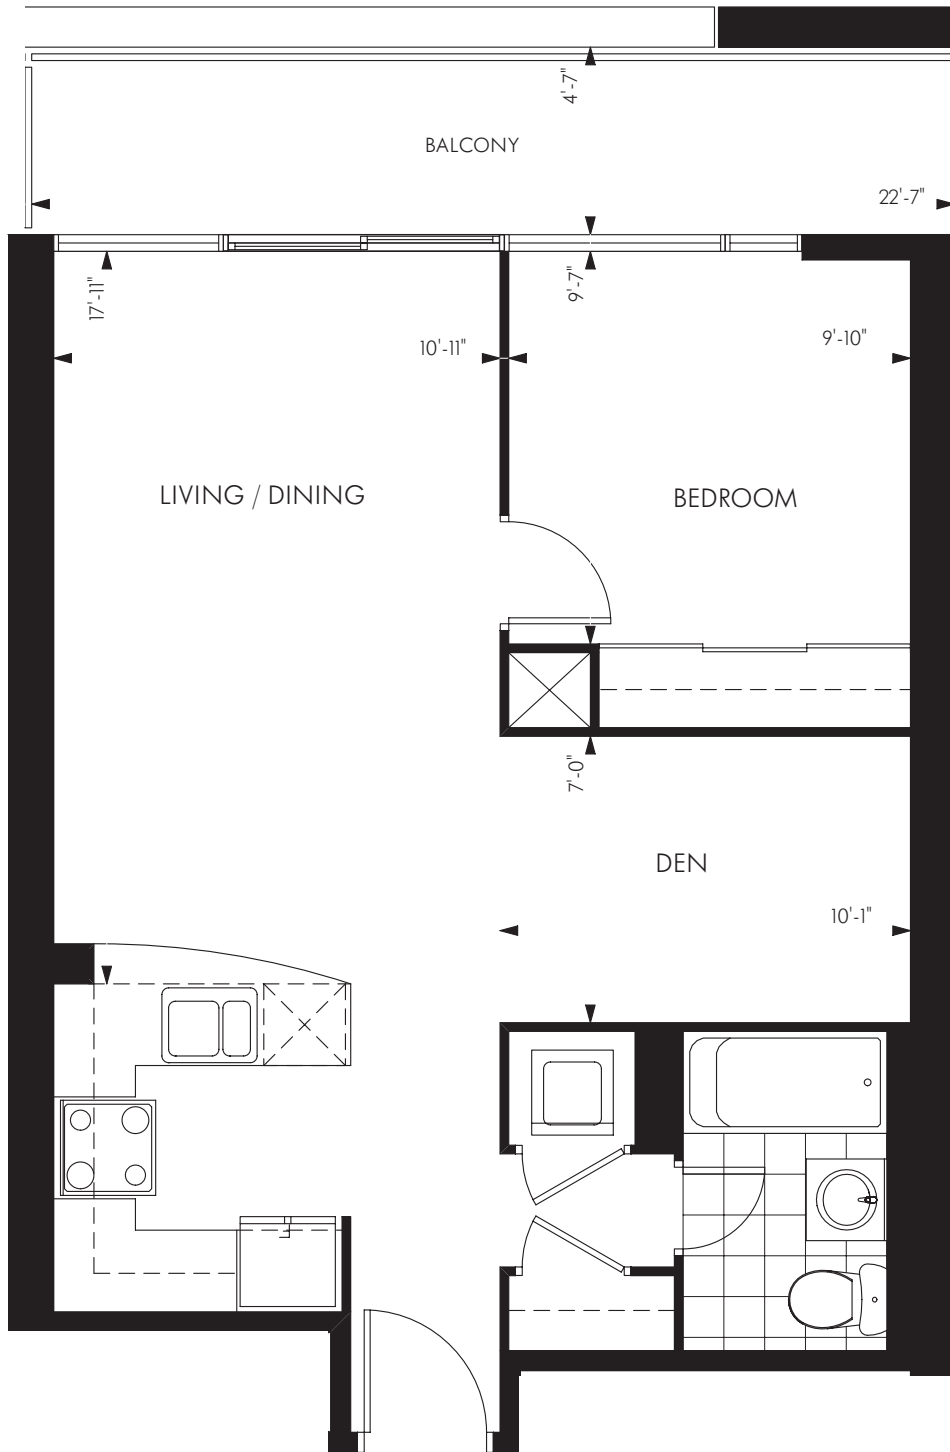

THE BAY SUITE

AVAILABLE ON FLOORS 2 - 34
SUITES 206 TO 2206
SUITES 2304 TO 3404

622 sq. ft.

18 YORKVILLE

All dimensions are approximate. Sizes and specifications are subject to change without notice. E. & O. E.
All illustrations are artist's concept. Actual useable floor space varies from stated floor area.