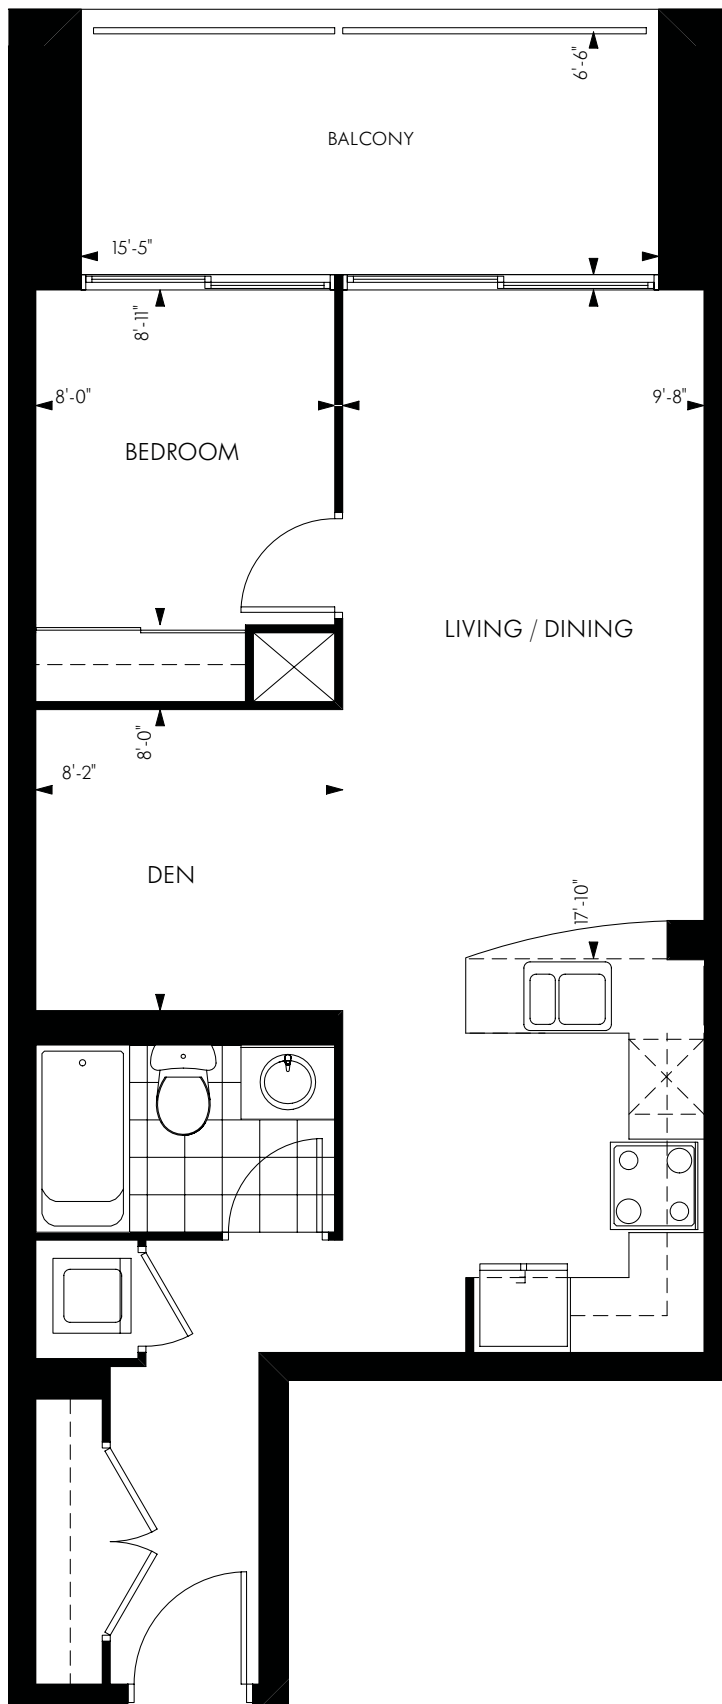

# THE BERNARD SUITE

AVAILABLE ON FLOORS 2 - 5  
SUITES 210 TO 510

636 sq. ft.

# 18 YORKVILLE

All dimensions are approximate. Sizes and specifications are subject to change without notice. E. & O. E.  
All illustrations are artist's concept. Actual useable floor space varies from stated floor area.