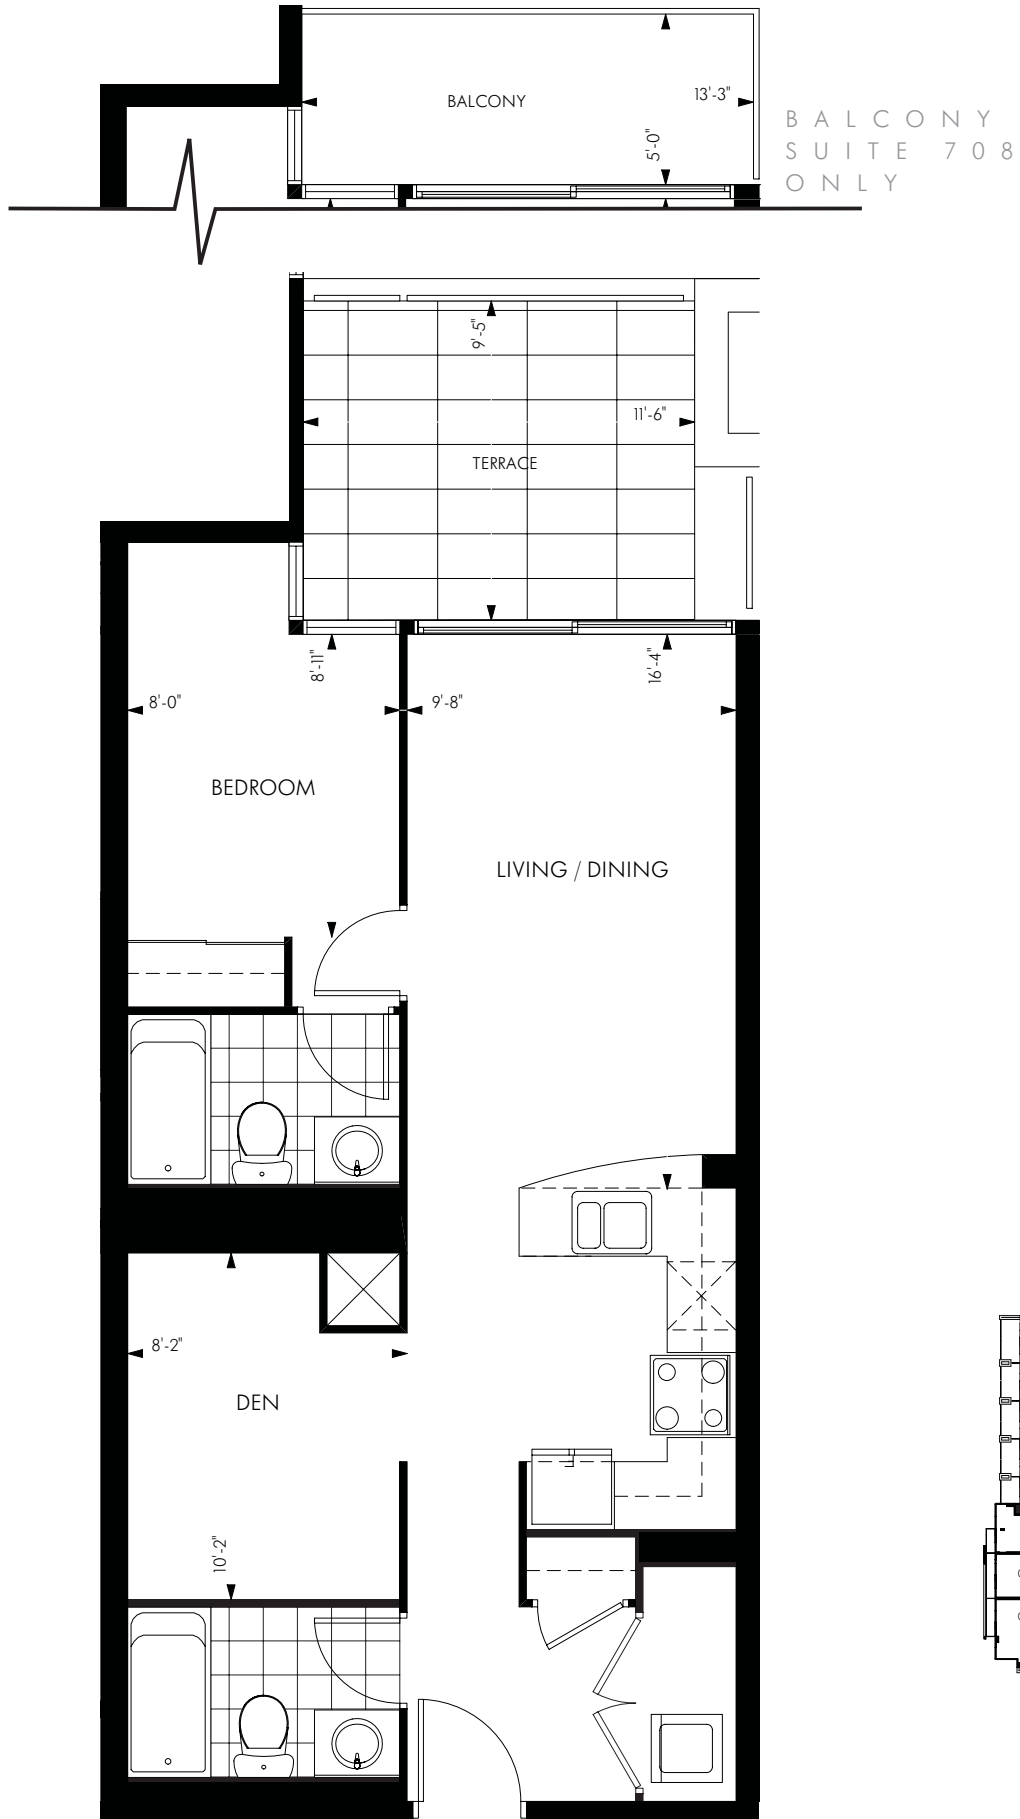

# THE ROXBOROUGH SUITE

AVAILABLE ON FLOORS 6 - 7  
SUITES 608 AND 708

672 sq. ft.

# 18 YORKVILLE

All dimensions are approximate. Sizes and specifications are subject to change without notice. E. & O. E.  
All illustrations are artist's concept. Actual useable floor space varies from stated floor area.