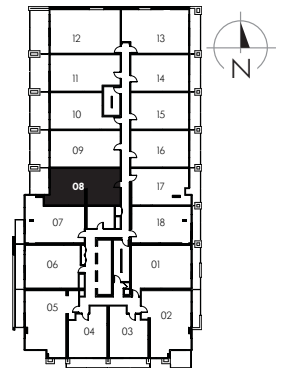

# THE ROXBOROUGH SUITE

AVAILABLE ON FLOORS 6 - 7  
SUITES 608 AND 708

672 sq. ft.

# 18 YORKVILLE

All dimensions are approximate. Sizes and specifications are subject to change without notice. E. & O. E.  
All illustrations are artist's concept. Actual useable floor space varies from stated floor area.