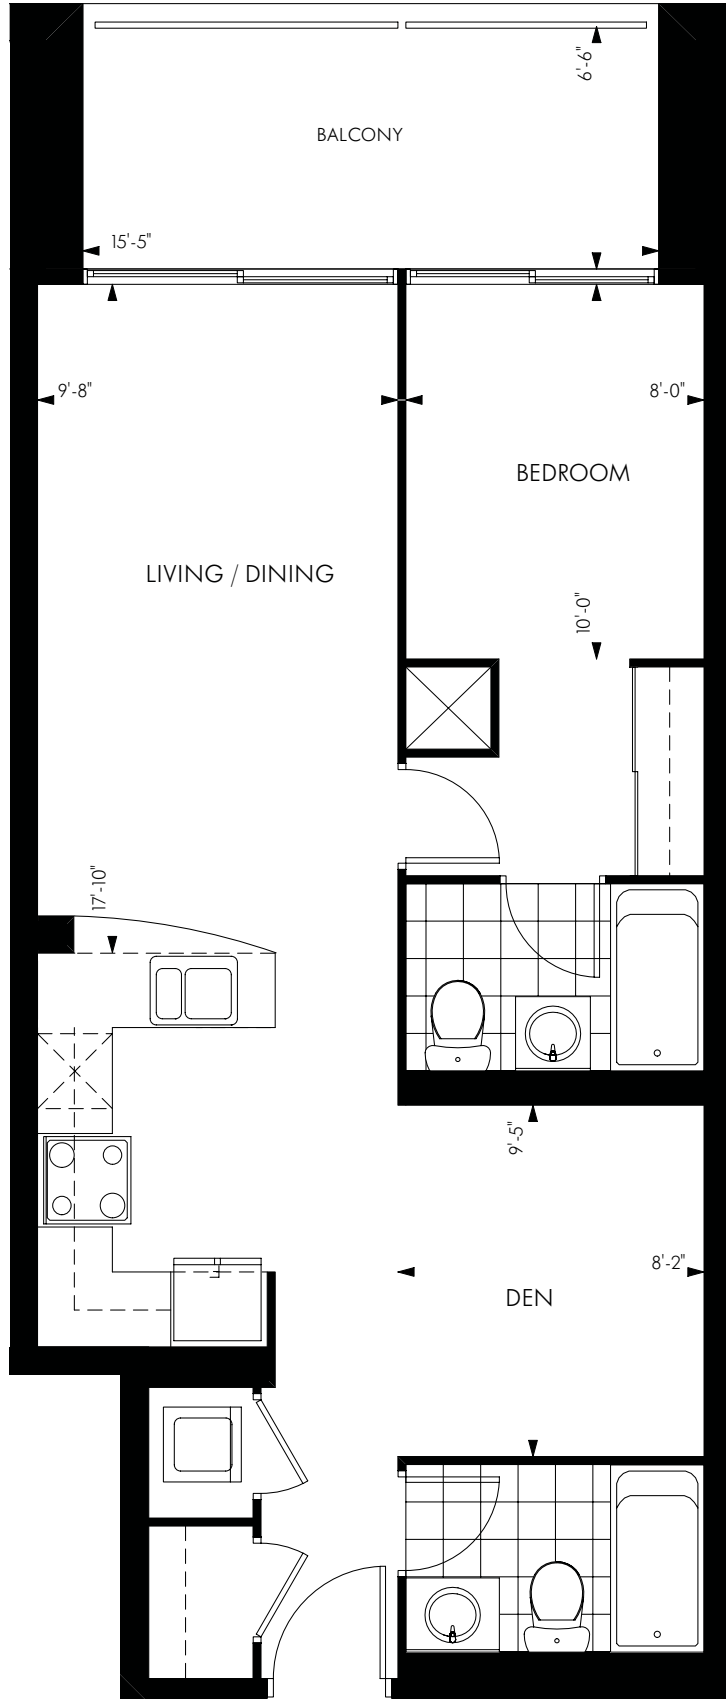

# THE AVENUE SUITE

AVAILABLE ON FLOORS 2 - 5  
SUITES 211 TO 511

713 sq. ft.

# 18 YORKVILLE

All dimensions are approximate. Sizes and specifications are subject to change without notice. E. & O. E.  
All illustrations are artist's concept. Actual useable floor space varies from stated floor area.