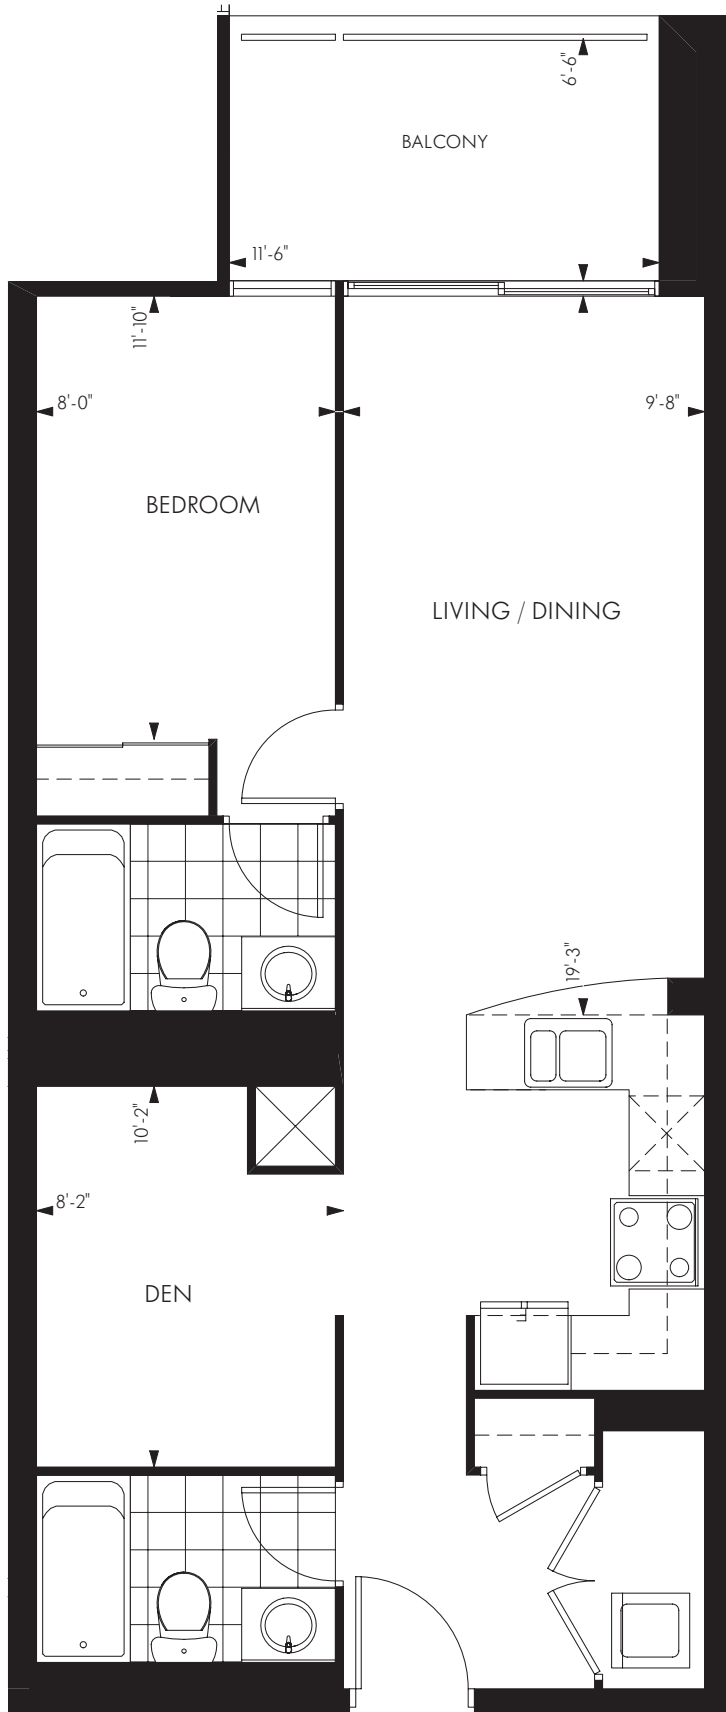

THE BELMONT "A" SUITE

AVAILABLE ON FLOORS 2 - 5
SUITES 208 TO 508

723 sq. ft.

18 YORKVILLE

All dimensions are approximate. Sizes and specifications are subject to change without notice. E. & O. E.
All illustrations are artist's concept. Actual useable floor space varies from stated floor area.