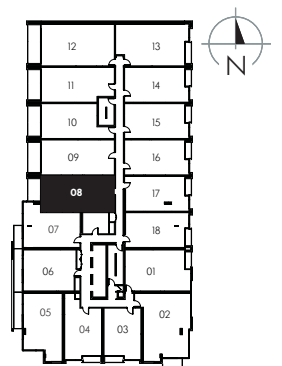

THE BELMONT "A" SUITE

AVAILABLE ON FLOORS 2 - 5
SUITES 208 TO 508

723 sq. ft.

18 YORKVILLE

All dimensions are approximate. Sizes and specifications are subject to change without notice. E. & O. E.
All illustrations are artist's concept. Actual useable floor space varies from stated floor area.