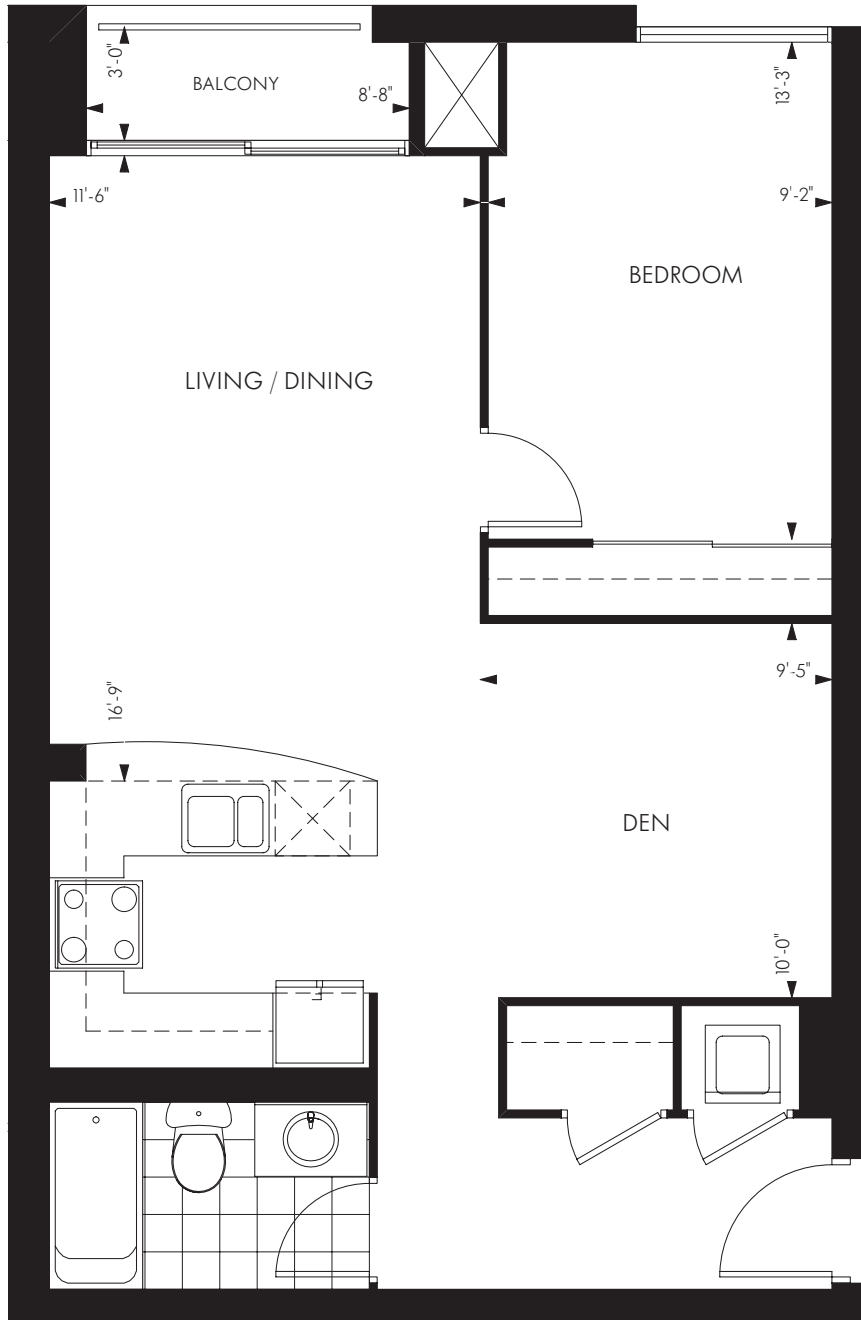

THE DAVENPORT SUITE

AVAILABLE ON FLOORS 2 - 5
SUITES 201 TO 501

751 sq. ft.

18 YORKVILLE

All dimensions are approximate. Sizes and specifications are subject to change without notice. E. & O. E.
All illustrations are artist's concept. Actual useable floor space varies from stated floor area.