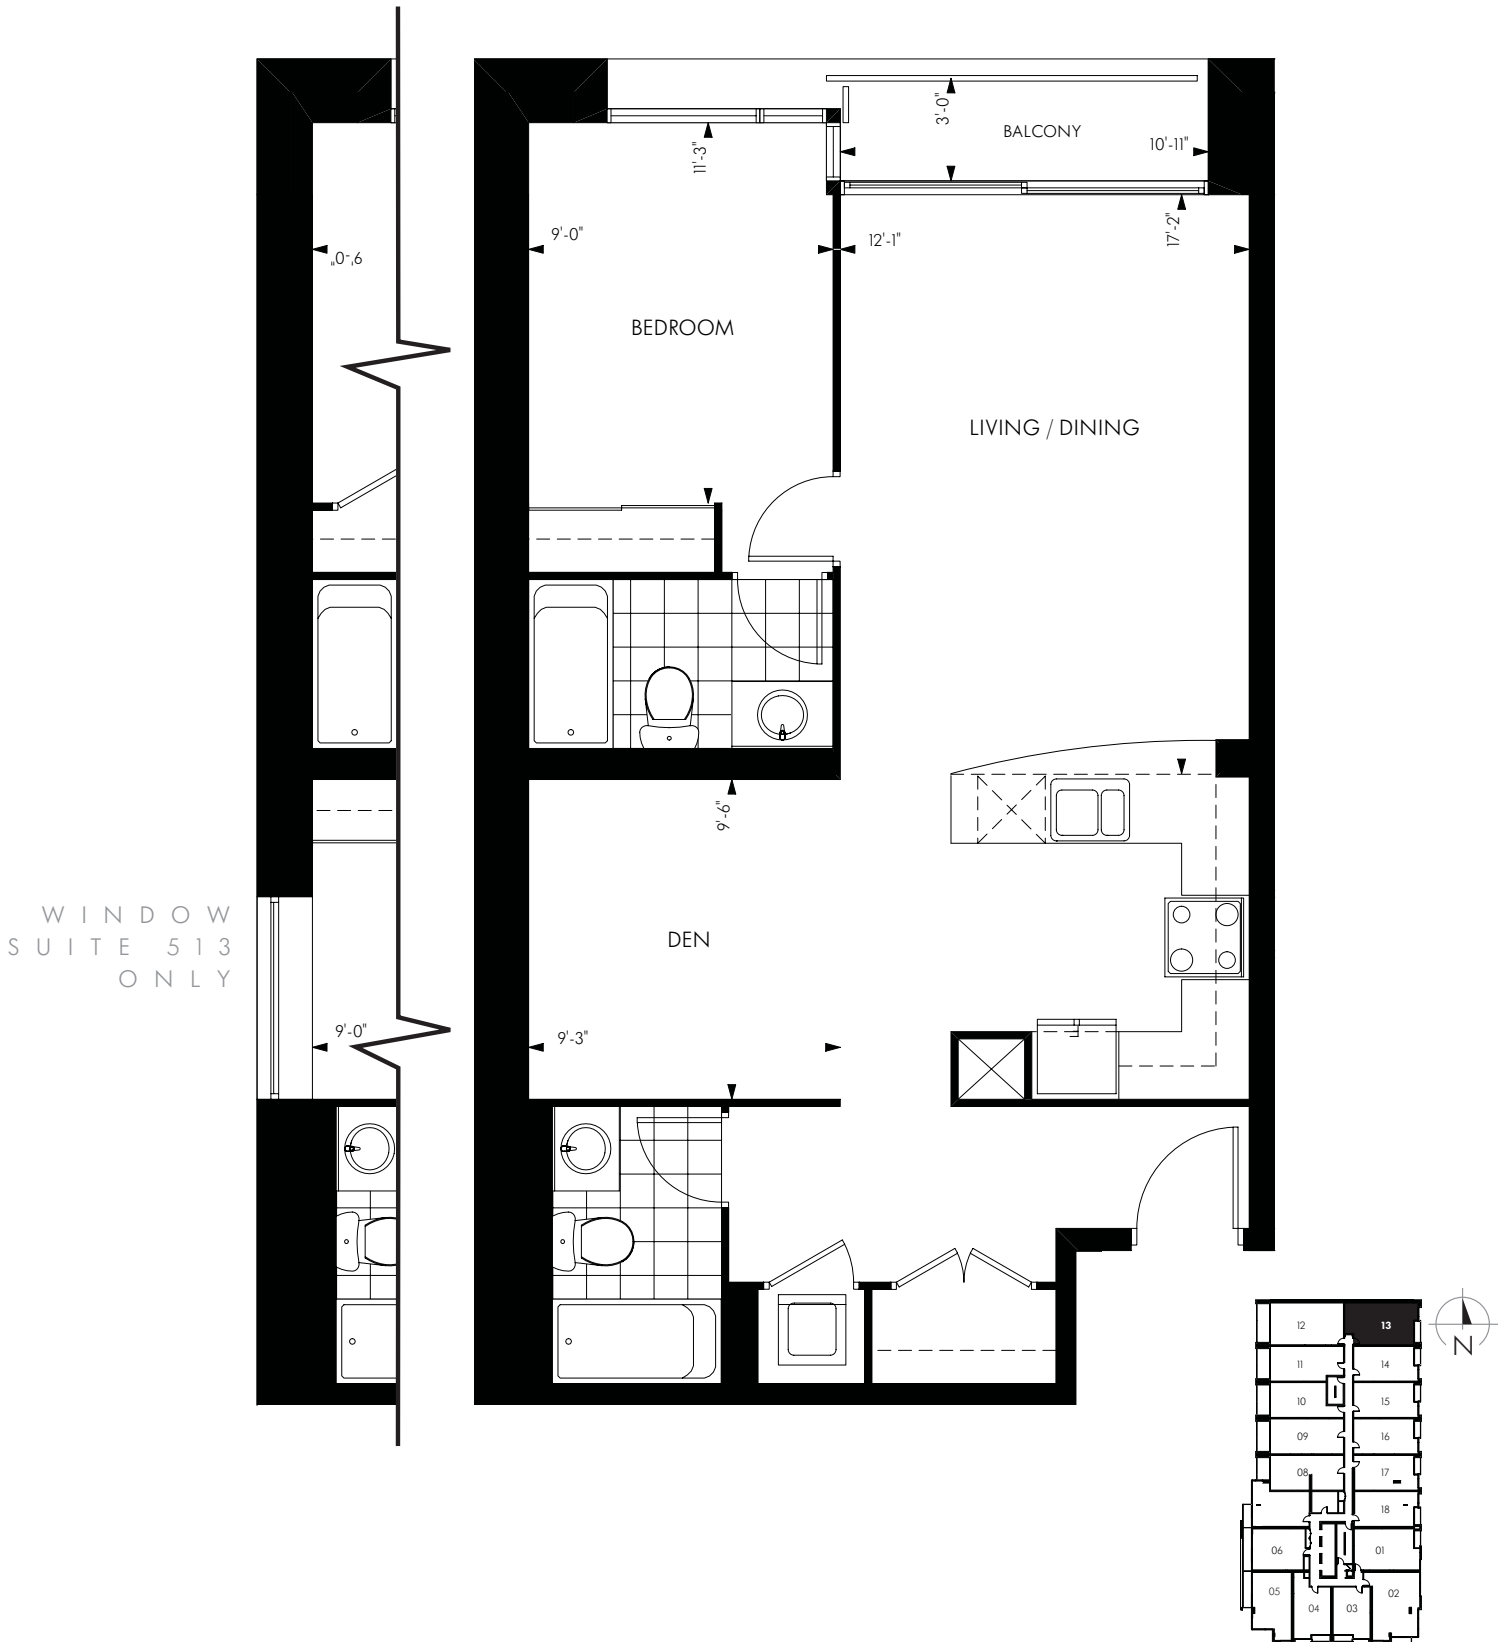

THE ELGIN SUITE

AVAILABLE ON FLOORS 2 - 5
SUITES 213 TO 513

852 sq. ft.

18 YORKVILLE

All dimensions are approximate. Sizes and specifications are subject to change without notice. E. & O. E.
All illustrations are artist's concept. Actual useable floor space varies from stated floor area.