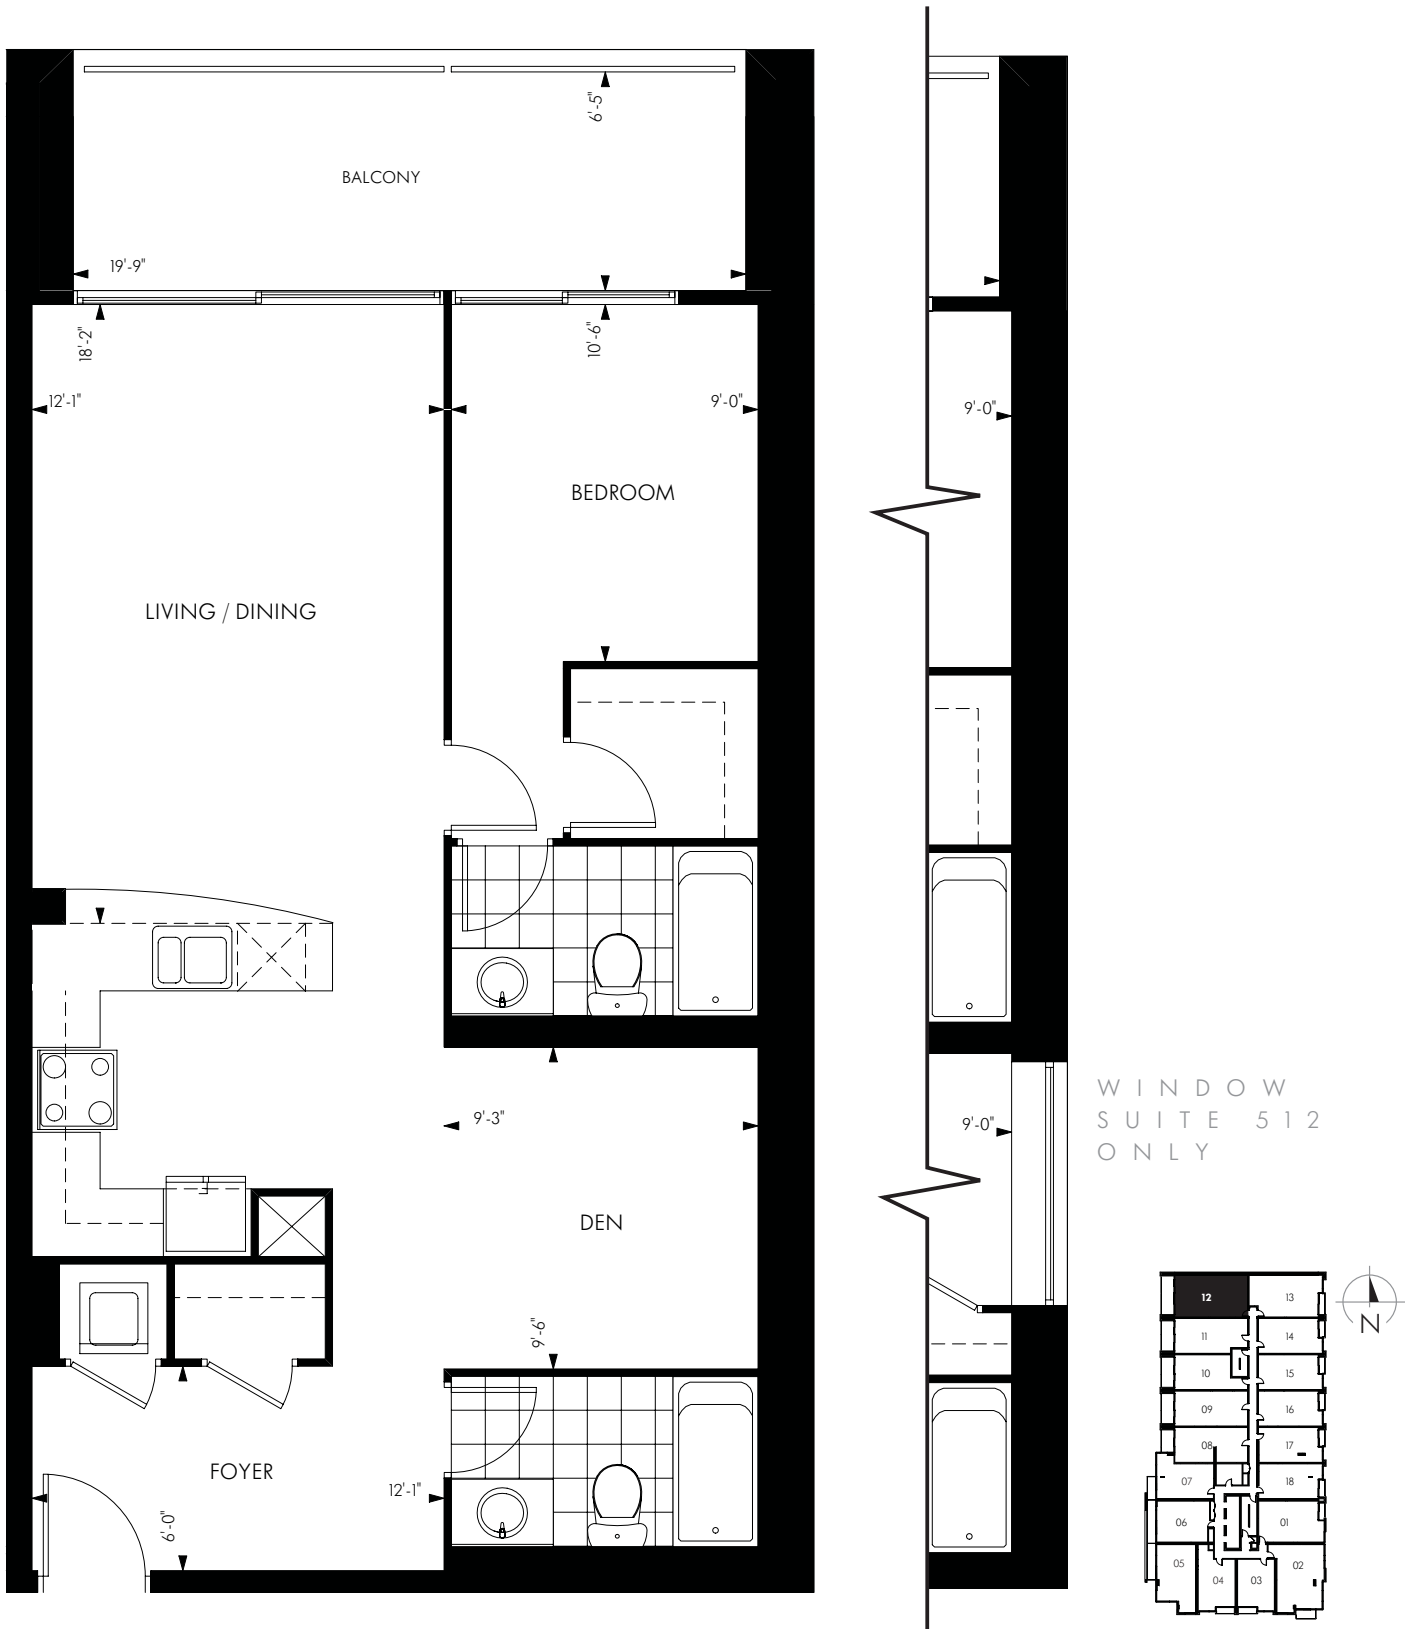

THE SULTAN SUITE

AVAILABLE ON FLOORS 2 - 5
SUITES 212 TO 512

916 sq. ft.

18 YORKVILLE

All dimensions are approximate. Sizes and specifications are subject to change without notice. E. & O. E.
All illustrations are artist's concept. Actual useable floor space varies from stated floor area.