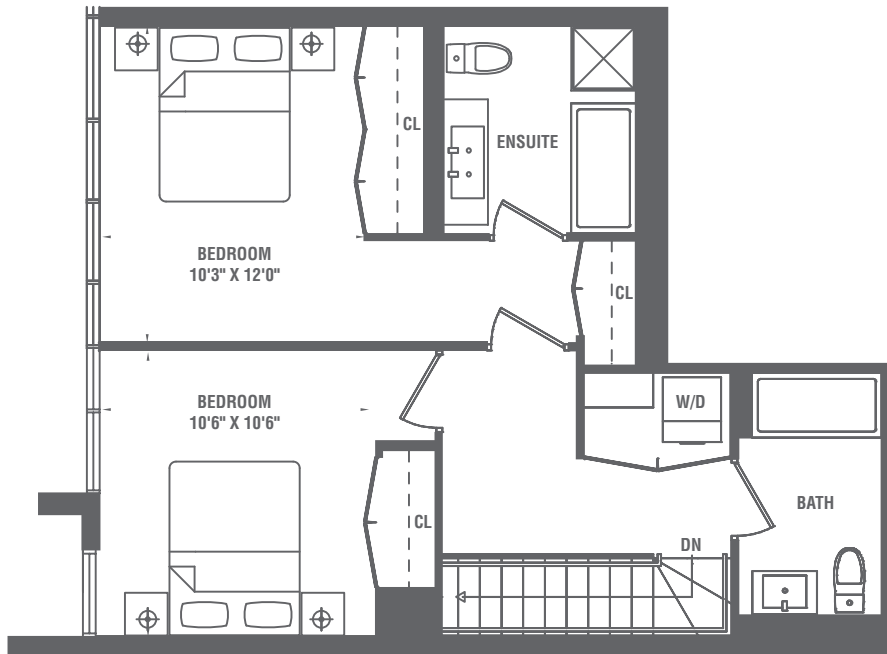

GROUND FLOOR

SECOND FLOOR

GROUND & SECOND FLOORS

2 BEDROOM ▶ 1339 SQ.FT. **TH-057**

SUITE AREA: 1339 SQ.FT.
TERRACE AREA: 142 SQ.FT.*
TOTAL AREA: 1481 SQ.FT.