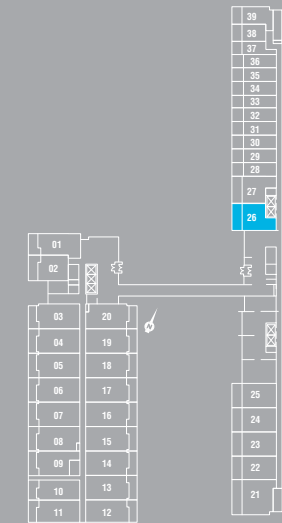

GROUND FLOOR

SECOND FLOOR

GROUND & SECOND FLOORS

2 BEDROOM ▶ 1339 SQ.FT. **TH-057**

SUITE AREA: 1339 SQ.FT.
TERRACE AREA: 142 SQ.FT.*
TOTAL AREA: 1481 SQ.FT.