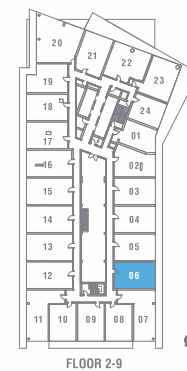

SUITE 1B-04 1 BEDROOM 583 SQ. FT.

PIER 27
THE TOWER ON THE LAKE

SUITE 1+D-01

1 BEDROOM + DEN

533 SQ. FT.

PIER 27
THE TOWER ON THE LAKE

SUITE 1+D-01a

1 BEDROOM + DEN

549 SQ. FT.

PIER 27
THE TOWER ON THE LAKE

SUITE 1+D-03

1 BEDROOM + DEN

592 SQ. FT.

PIER 27
THE TOWER ON THE LAKE

SUITE 1+D-04

1 BEDROOM + DEN

594 SQ. FT.

PIER 27
THE TOWER ON THE LAKE

SUITE 1+D-04a

1 BEDROOM + DEN

594 SQ. FT.

PIER 27
THE TOWER ON THE LAKE

SUITE 1+D-04bf

1 BEDROOM + DEN

594 SQ. FT.

PIER 27
THE TOWER ON THE LAKE

SUITE 1+D-05

1 BEDROOM + DEN

599 SQ. FT.

PIER 27
THE TOWER ON THE LAKE