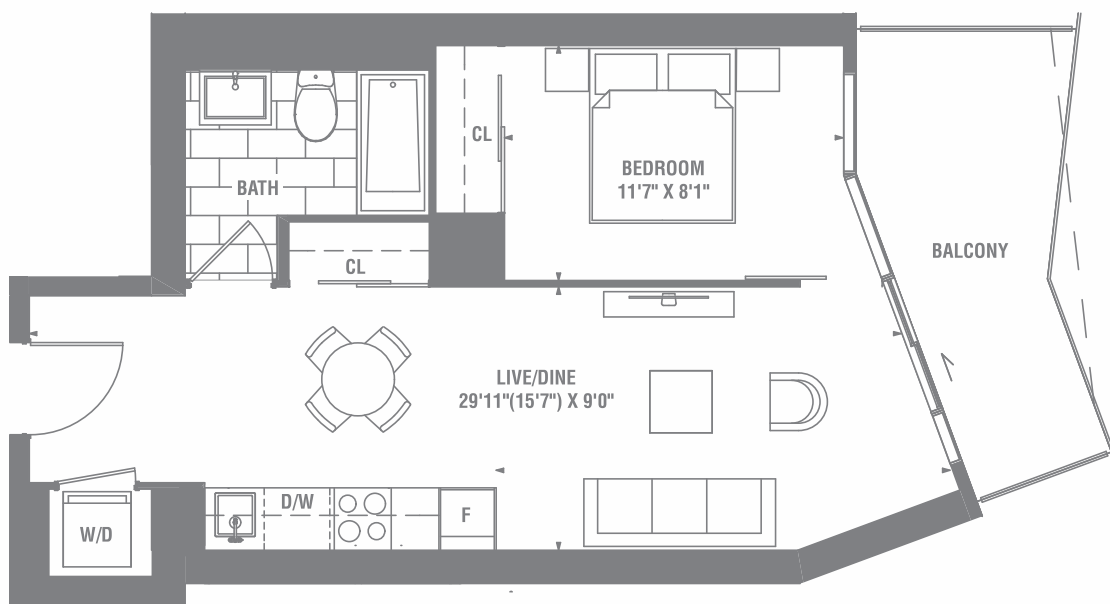

- 01. L TOWER
- 02. BACKSTAGE
- 03. ABSOLUTE
- 04. PIER 27

RENDERINGS ARE ARTIST'S CONCEPT

SUITE 1B-02 1 BEDROOM 481 SQ. FT.

PIER 27
THE TOWER ON THE LAKE

SUITE 1B-03 1 BEDROOM 529 SQ. FT.

PIER 27
THE TOWER ON THE LAKE

SUITE 1B-04 1 BEDROOM 583 SQ. FT.

PIER 27
THE TOWER ON THE LAKE

SUITE 1+D-01

1 BEDROOM + DEN

533 SQ. FT.

PIER 27
THE TOWER ON THE LAKE

SUITE 1+D-01a

1 BEDROOM + DEN

549 SQ. FT.

PIER 27
THE TOWER ON THE LAKE

SUITE 1+D-03

1 BEDROOM + DEN

592 SQ. FT.

PIER 27
THE TOWER ON THE LAKE

SUITE 1+D-04

1 BEDROOM + DEN

594 SQ. FT.

PIER 27
THE TOWER ON THE LAKE

SUITE 1+D-04a

1 BEDROOM + DEN

594 SQ. FT.

PIER 27
THE TOWER ON THE LAKE

SUITE 1+D-04bf

1 BEDROOM + DEN