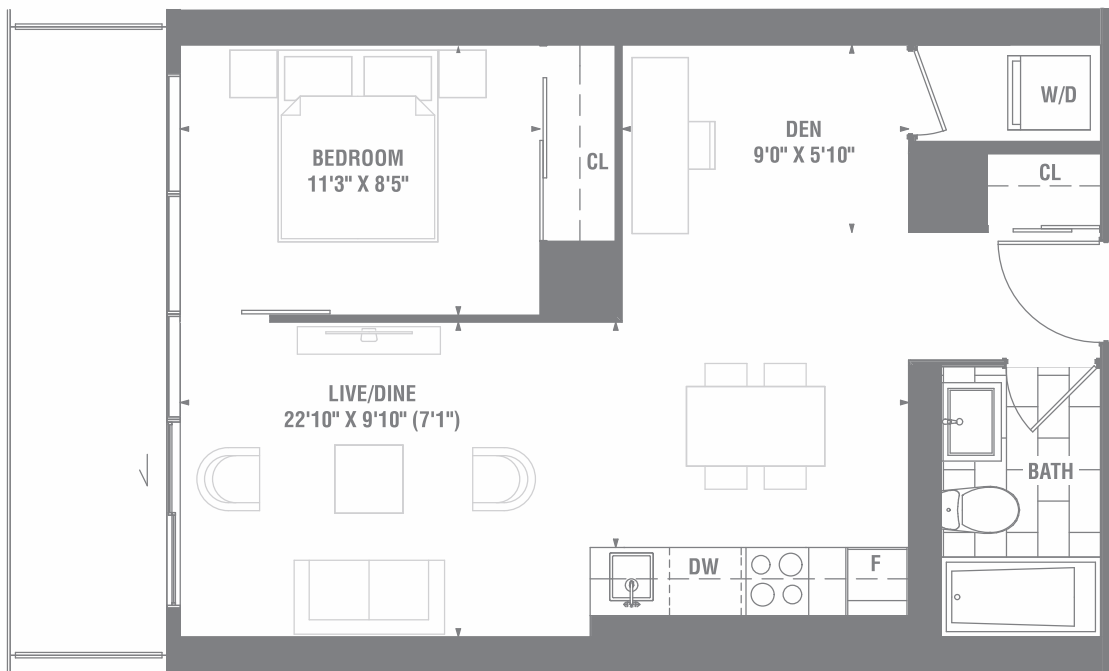

SUITE 1B-04 1 BEDROOM 583 SQ. FT.

PIER 27
THE TOWER ON THE LAKE

SUITE 1+D-01

1 BEDROOM + DEN

533 SQ. FT.

PIER 27
THE TOWER ON THE LAKE

SUITE 1+D-01a

1 BEDROOM + DEN

549 SQ. FT.

PIER 27
THE TOWER ON THE LAKE

SUITE 1+D-03

1 BEDROOM + DEN

592 SQ. FT.

PIER 27
THE TOWER ON THE LAKE

SUITE 1+D-04

1 BEDROOM + DEN

594 SQ. FT.

PIER 27
THE TOWER ON THE LAKE

SUITE 1+D-04a

1 BEDROOM + DEN

594 SQ. FT.

PIER 27
THE TOWER ON THE LAKE

SUITE 1+D-04bf

1 BEDROOM + DEN

594 SQ. FT.

PIER 27
THE TOWER ON THE LAKE

SUITE 1+D-05

1 BEDROOM + DEN

599 SQ. FT.

PIER 27
THE TOWER ON THE LAKE