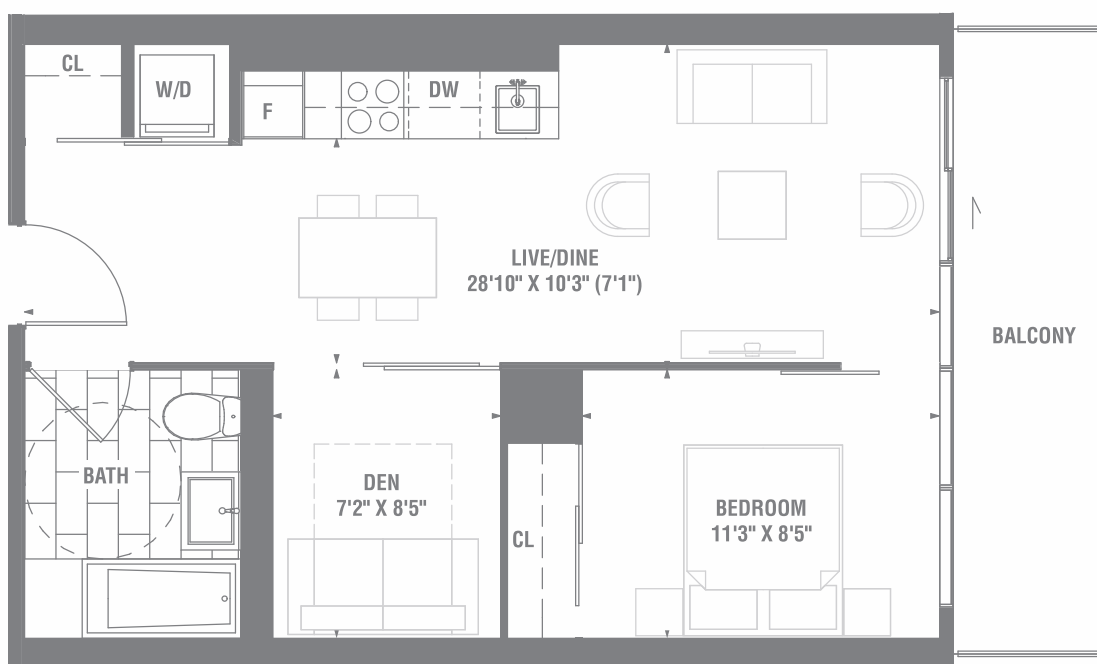

SUITE 1B-04 1 BEDROOM 583 SQ. FT.

PIER 27
THE TOWER ON THE LAKE

SUITE 1+D-01

1 BEDROOM + DEN

533 SQ. FT.

PIER 27
THE TOWER ON THE LAKE

SUITE 1+D-01a

1 BEDROOM + DEN

549 SQ. FT.

PIER 27
THE TOWER ON THE LAKE

SUITE 1+D-03

1 BEDROOM + DEN

592 SQ. FT.

PIER 27
THE TOWER ON THE LAKE

SUITE 1+D-04

1 BEDROOM + DEN

594 SQ. FT.

PIER 27
THE TOWER ON THE LAKE

SUITE 1+D-04a

1 BEDROOM + DEN

594 SQ. FT.

PIER 27
THE TOWER ON THE LAKE

SUITE 1+D-04bf

1 BEDROOM + DEN

594 SQ. FT.

PIER 27
THE TOWER ON THE LAKE

SUITE 1+D-05

1 BEDROOM + DEN

599 SQ. FT.

PIER 27
THE TOWER ON THE LAKE