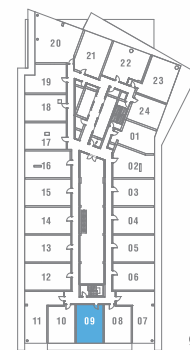

- 01. L TOWER
- 02. BACKSTAGE
- 03. ABSOLUTE
- 04. PIER 27

RENDERINGS ARE ARTIST'S CONCEPT

SUITE 1B-02 1 BEDROOM 481 SQ. FT.

PIER 27
THE TOWER ON THE LAKE

SUITE 1B-03 1 BEDROOM 529 SQ. FT.

PIER 27
THE TOWER ON THE LAKE

SUITE 1B-04 1 BEDROOM 583 SQ. FT.

PIER 27
THE TOWER ON THE LAKE

SUITE 1+D-01

1 BEDROOM + DEN

533 SQ. FT.

PIER 27
THE TOWER ON THE LAKE

SUITE 1+D-01a

1 BEDROOM + DEN

549 SQ. FT.

PIER 27
THE TOWER ON THE LAKE

SUITE 1+D-03

1 BEDROOM + DEN

592 SQ. FT.

PIER 27
THE TOWER ON THE LAKE

SUITE 1+D-04

1 BEDROOM + DEN

594 SQ. FT.

PIER 27
THE TOWER ON THE LAKE

SUITE 1+D-04a

1 BEDROOM + DEN

594 SQ. FT.

PIER 27
THE TOWER ON THE LAKE

SUITE 1+D-04bf

1 BEDROOM + DEN