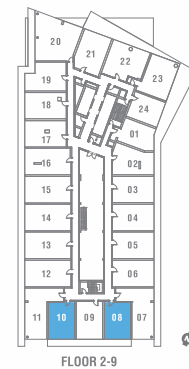

- 01. L TOWER
- 02. BACKSTAGE
- 03. ABSOLUTE
- 04. PIER 27

RENDERINGS ARE ARTIST'S CONCEPT

SUITE 1B-02 1 BEDROOM 481 SQ. FT.

PIER 27
THE TOWER ON THE LAKE

SUITE 1B-03 1 BEDROOM 529 SQ. FT.

PIER 27
THE TOWER ON THE LAKE

SUITE 1B-04 1 BEDROOM 583 SQ. FT.

PIER 27
THE TOWER ON THE LAKE

SUITE 1+D-01

1 BEDROOM + DEN

533 SQ. FT.

PIER 27
THE TOWER ON THE LAKE

SUITE 1+D-01a

1 BEDROOM + DEN

549 SQ. FT.

PIER 27
THE TOWER ON THE LAKE

SUITE 1+D-03

1 BEDROOM + DEN

592 SQ. FT.

PIER 27
THE TOWER ON THE LAKE

SUITE 1+D-04

1 BEDROOM + DEN

594 SQ. FT.

PIER 27
THE TOWER ON THE LAKE

SUITE 1+D-04a

1 BEDROOM + DEN

594 SQ. FT.

PIER 27
THE TOWER ON THE LAKE

SUITE 1+D-04bf

1 BEDROOM + DEN