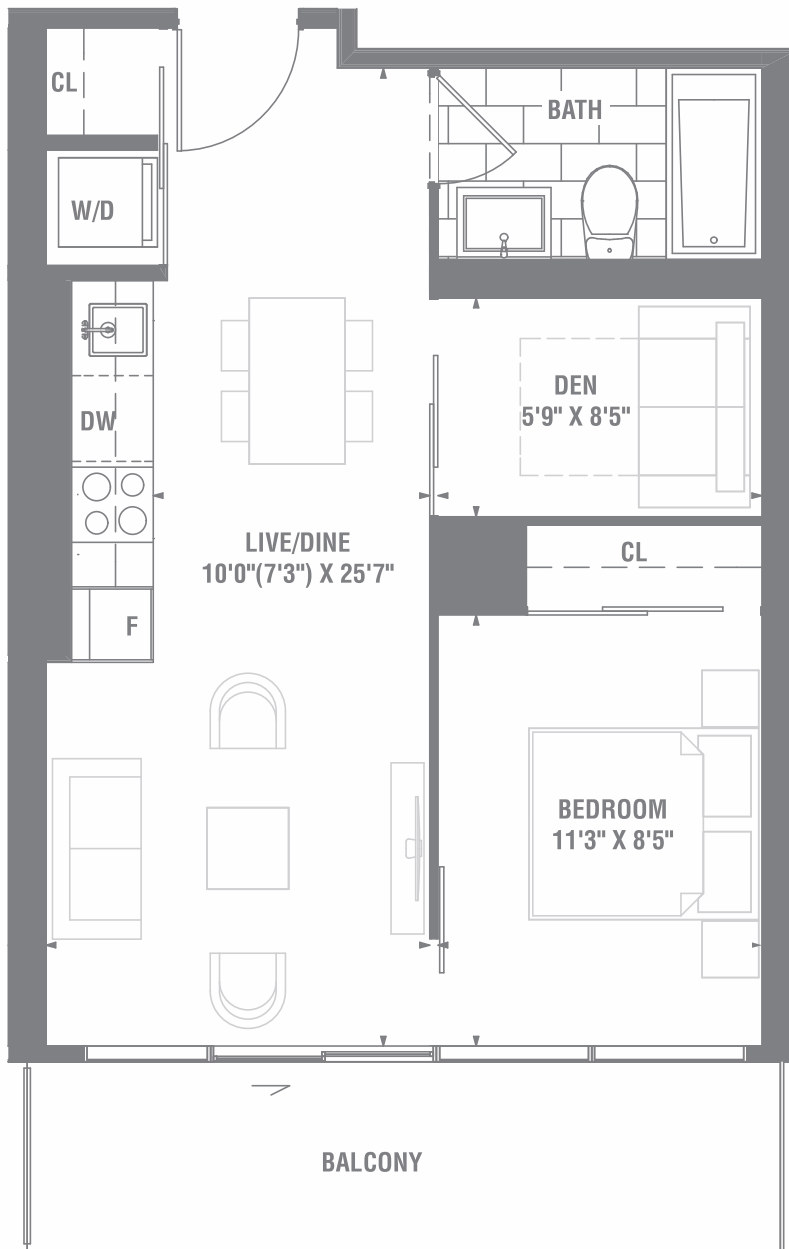

- 01. L TOWER
- 02. BACKSTAGE
- 03. ABSOLUTE
- 04. PIER 27

RENDERINGS ARE ARTIST'S CONCEPT

SUITE 1B-02 1 BEDROOM 481 SQ. FT.

PIER 27
THE TOWER ON THE LAKE

SUITE 1B-03 1 BEDROOM 529 SQ. FT.

PIER 27
THE TOWER ON THE LAKE

SUITE 1B-04 1 BEDROOM 583 SQ. FT.

PIER 27
THE TOWER ON THE LAKE

SUITE 1+D-01

1 BEDROOM + DEN

533 SQ. FT.

PIER 27
THE TOWER ON THE LAKE

SUITE 1+D-01a

1 BEDROOM + DEN

549 SQ. FT.

PIER 27
THE TOWER ON THE LAKE

SUITE 1+D-03

1 BEDROOM + DEN

592 SQ. FT.

PIER 27
THE TOWER ON THE LAKE

SUITE 1+D-04

1 BEDROOM + DEN

594 SQ. FT.

PIER 27
THE TOWER ON THE LAKE

SUITE 1+D-04a

1 BEDROOM + DEN

594 SQ. FT.

PIER 27
THE TOWER ON THE LAKE

SUITE 1+D-04bf

1 BEDROOM + DEN