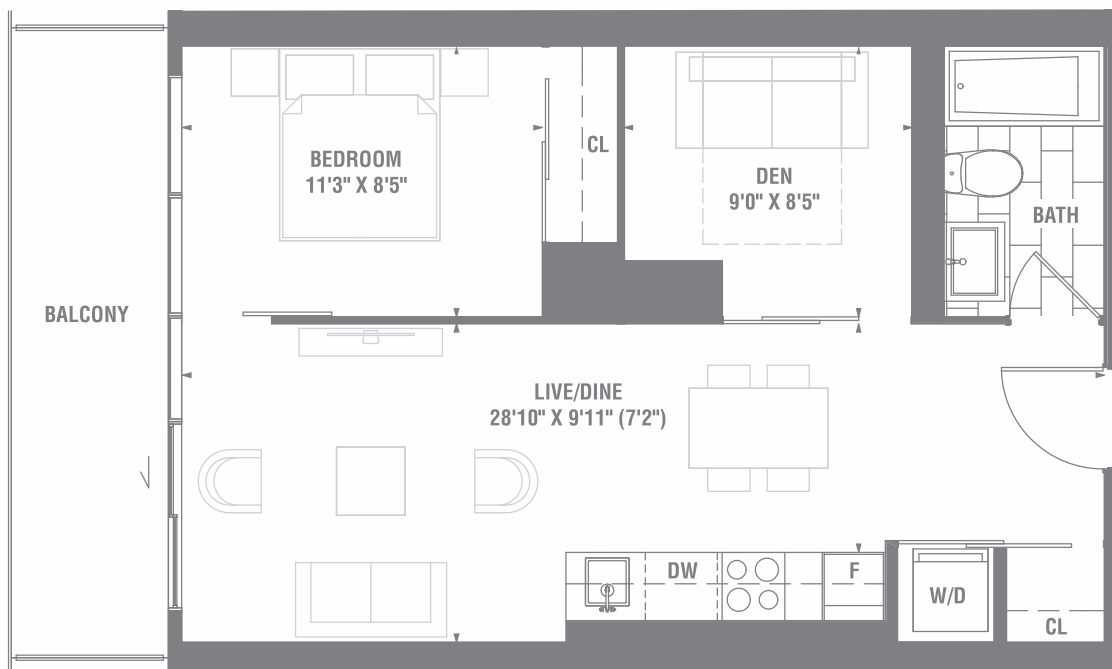

SUITE 1B-04 1 BEDROOM 583 SQ. FT.

PIER 27
THE TOWER ON THE LAKE

SUITE 1+D-01

1 BEDROOM + DEN

533 SQ. FT.

PIER 27
THE TOWER ON THE LAKE

SUITE 1+D-01a

1 BEDROOM + DEN

549 SQ. FT.

PIER 27
THE TOWER ON THE LAKE

SUITE 1+D-03

1 BEDROOM + DEN

592 SQ. FT.

PIER 27
THE TOWER ON THE LAKE

SUITE 1+D-04

1 BEDROOM + DEN

594 SQ. FT.

PIER 27
THE TOWER ON THE LAKE

SUITE 1+D-04a

1 BEDROOM + DEN

594 SQ. FT.

PIER 27
THE TOWER ON THE LAKE

SUITE 1+D-04bf

1 BEDROOM + DEN

594 SQ. FT.

PIER 27
THE TOWER ON THE LAKE

SUITE 1+D-05

1 BEDROOM + DEN

599 SQ. FT.

PIER 27
THE TOWER ON THE LAKE