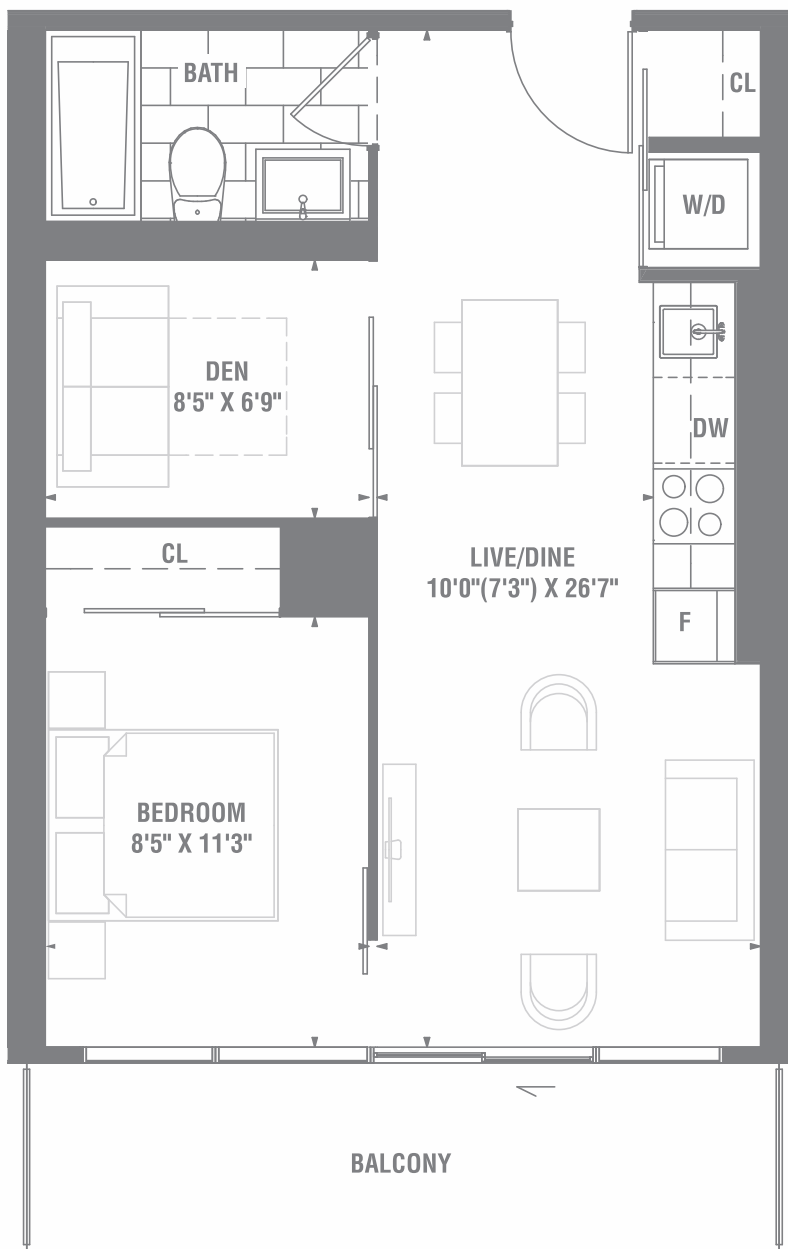

- 01. L TOWER
- 02. BACKSTAGE
- 03. ABSOLUTE
- 04. PIER 27

RENDERINGS ARE ARTIST'S CONCEPT

SUITE 1B-02 1 BEDROOM 481 SQ. FT.

PIER 27
THE TOWER ON THE LAKE

SUITE 1B-03 1 BEDROOM 529 SQ. FT.

PIER 27
THE TOWER ON THE LAKE

SUITE 1B-04 1 BEDROOM 583 SQ. FT.

PIER 27
THE TOWER ON THE LAKE

SUITE 1+D-01

1 BEDROOM + DEN

533 SQ. FT.

PIER 27
THE TOWER ON THE LAKE

SUITE 1+D-01a

1 BEDROOM + DEN

549 SQ. FT.

PIER 27
THE TOWER ON THE LAKE

SUITE 1+D-03

1 BEDROOM + DEN

592 SQ. FT.

PIER 27
THE TOWER ON THE LAKE

SUITE 1+D-04

1 BEDROOM + DEN

594 SQ. FT.

PIER 27
THE TOWER ON THE LAKE

SUITE 1+D-04a

1 BEDROOM + DEN

594 SQ. FT.

PIER 27
THE TOWER ON THE LAKE

SUITE 1+D-04bf

1 BEDROOM + DEN