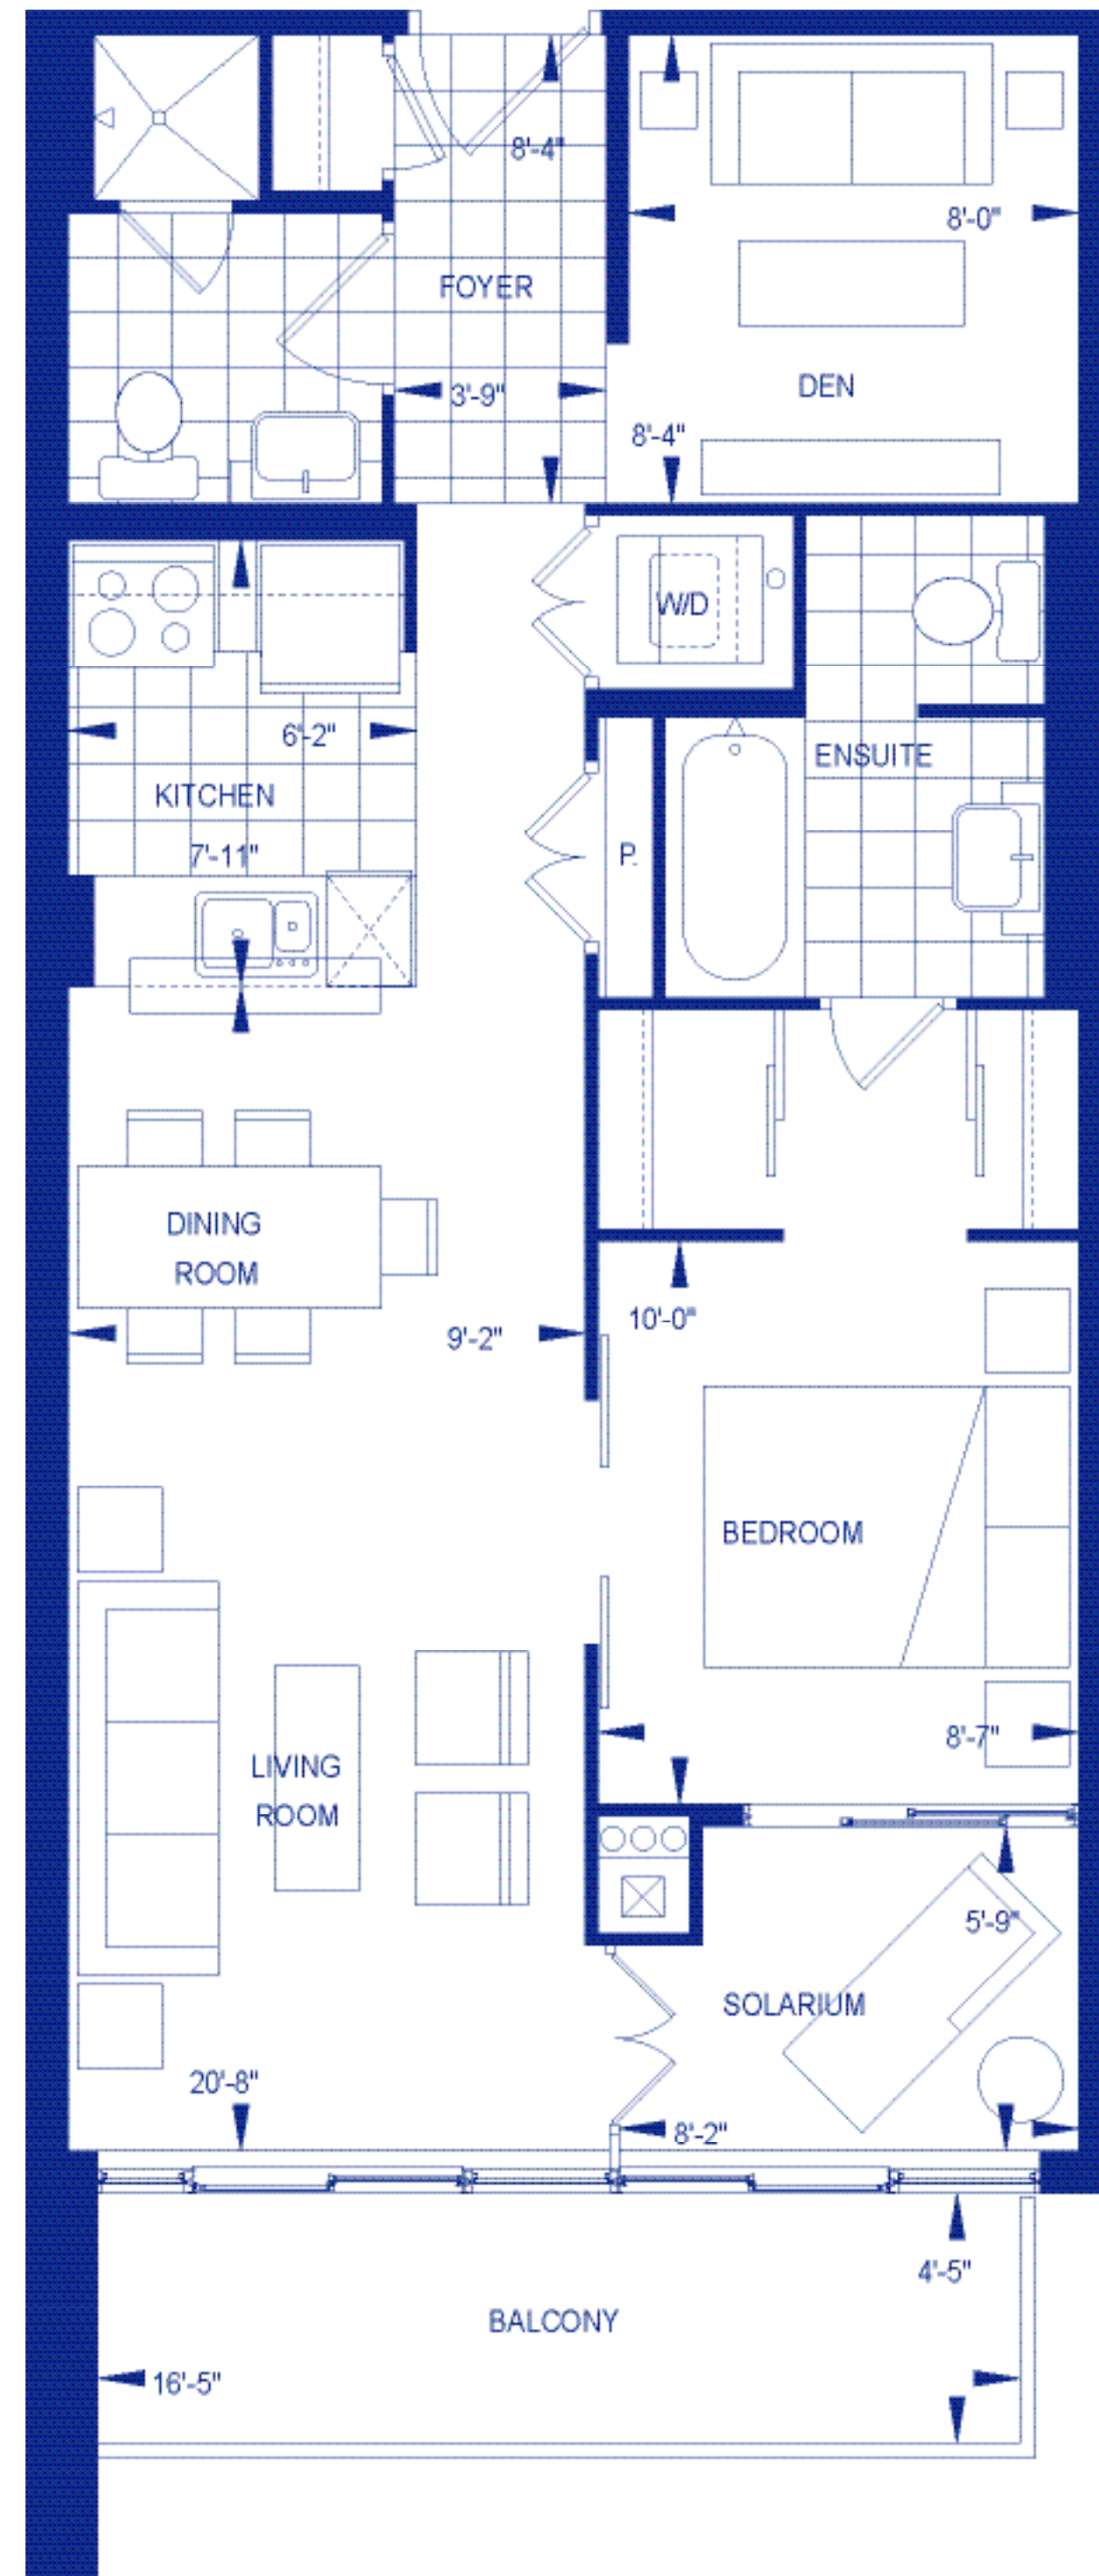

PLAZA 6
ONE BEDROOM / DEN
725 SQ.FT.

Dimensions, specifications, layouts and materials are approximate only and are subject to change without notice. Total square footage of suites are comprised of suite interior area. E. & O.E.