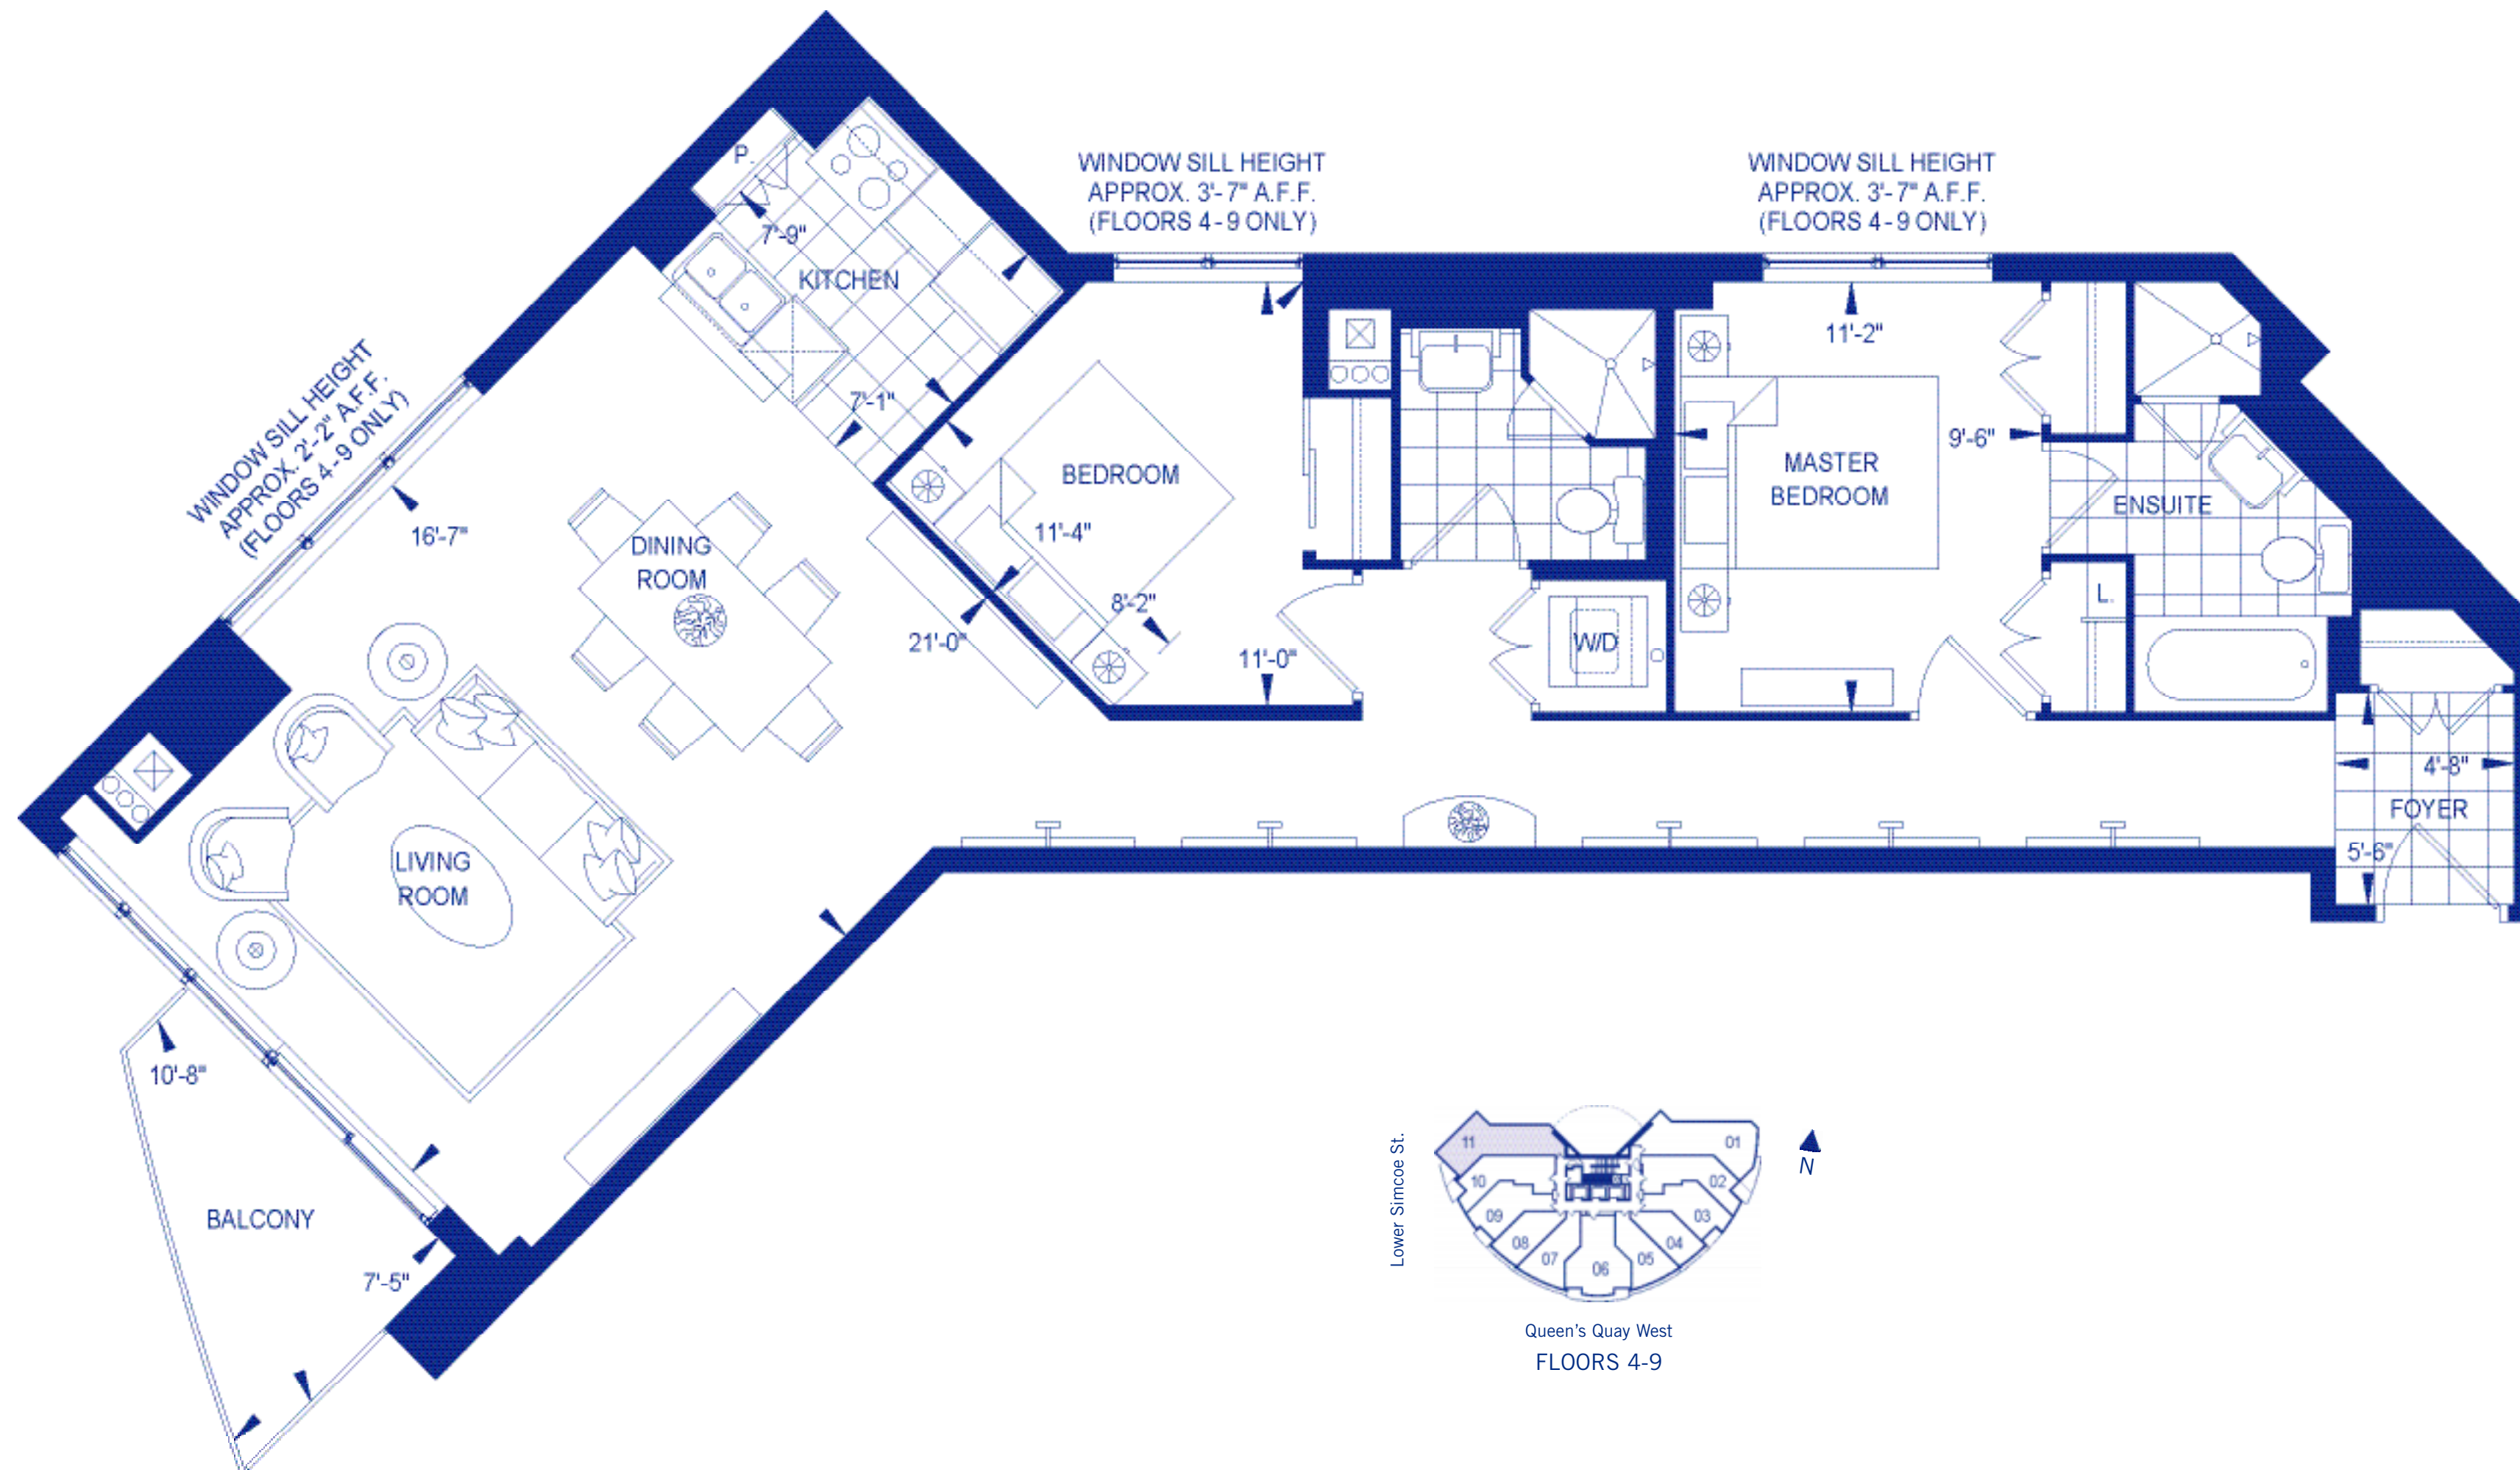

WATER J
TWO BEDROOMS
 1070 SQ.FT.

Dimensions, specifications, layouts and materials are approximate only and are subject to change without notice. Total square footage of suites are comprised of suite interior area. E. & O.E.