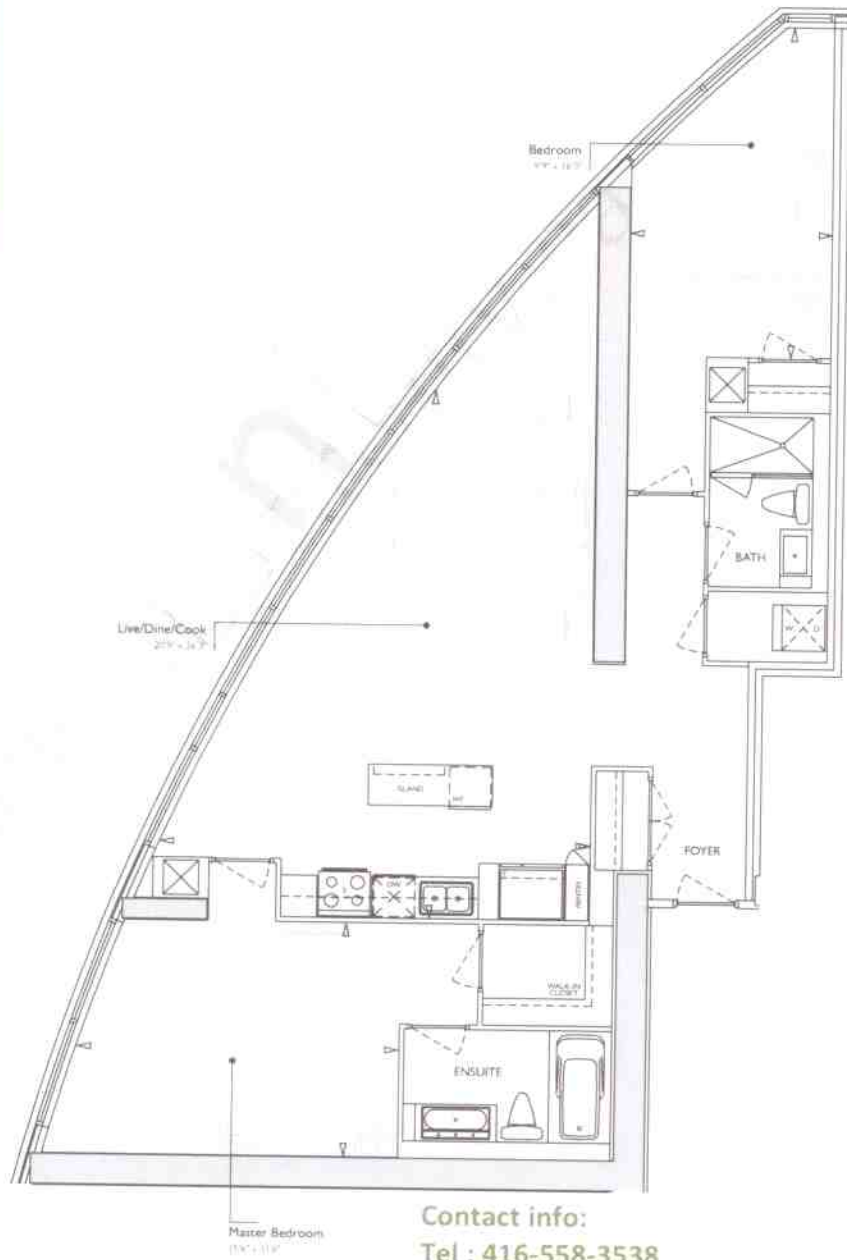

suite 2m

twobedroom

Suite: 1290 sf
Total: 1290 sf

1290 sq. ft.
FLOORS 56 - 71

Contact info:
Tel : 416-558-3538
Email : puru@downtownrealty.ca
Web: www.downtownrealty.ca