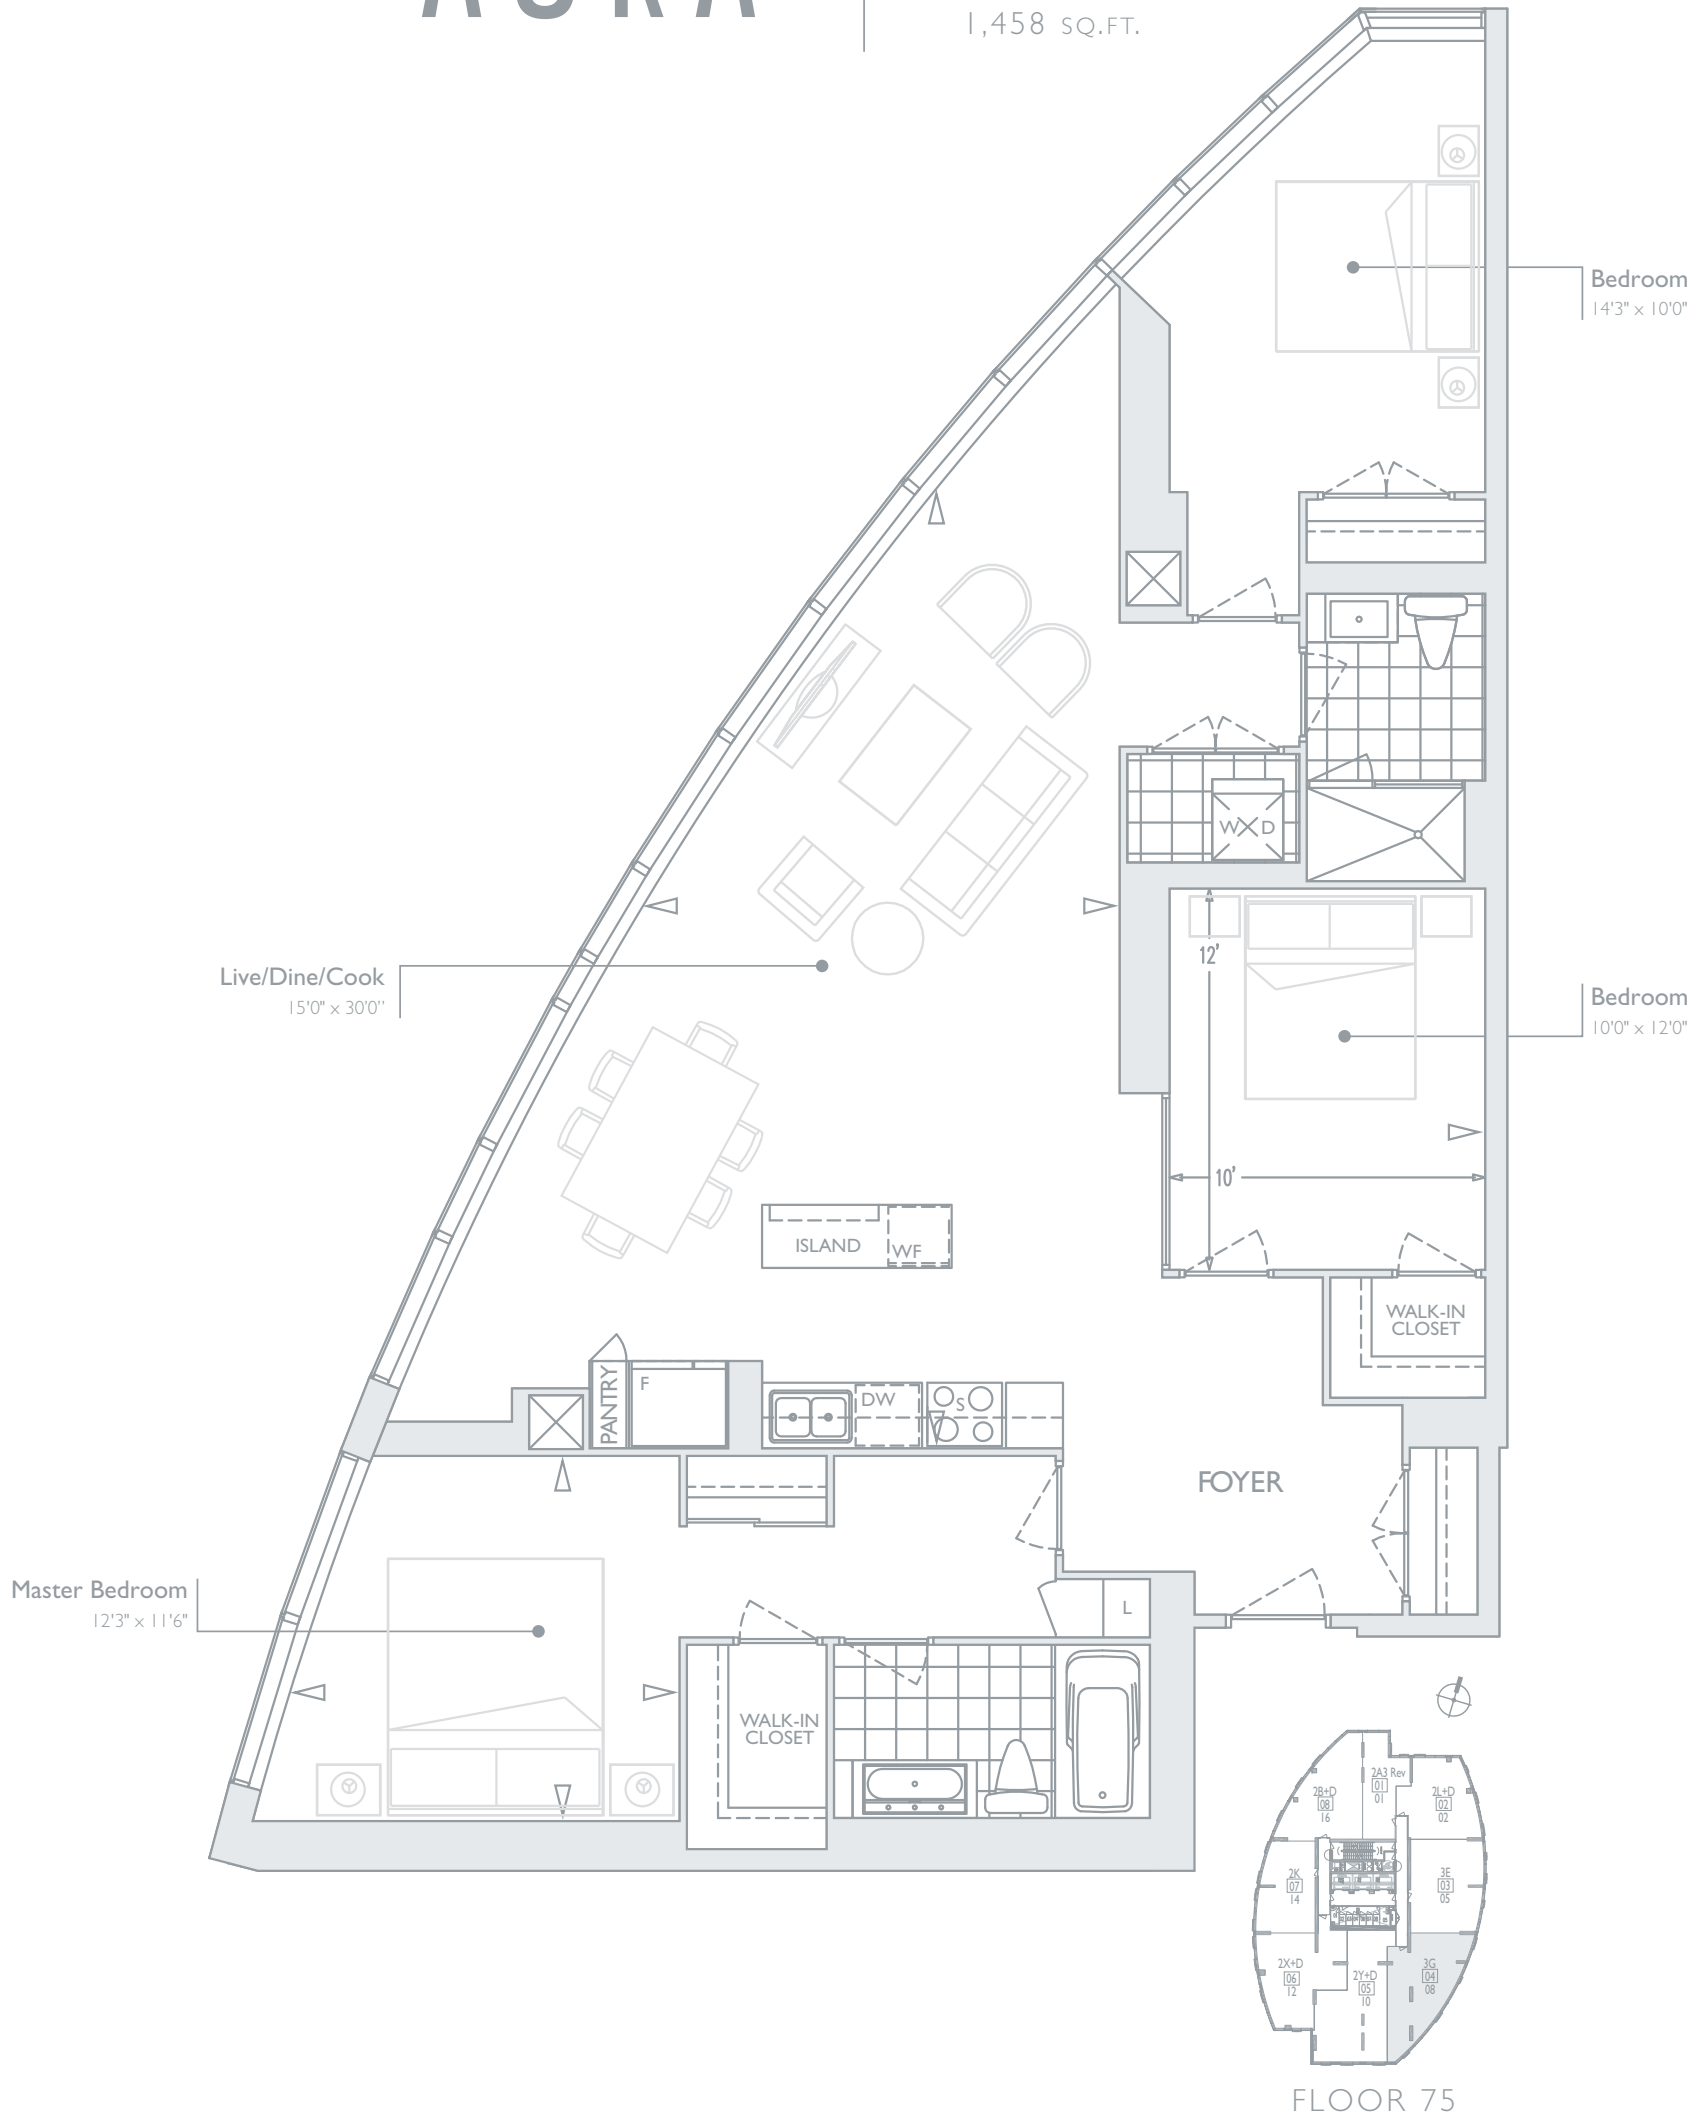

AURA

EXECUTIVE SUITE 3G

THREE BEDROOMS
1,458 SQ.FT.

ACTUAL VIEW FROM THE 71st FLOOR

EAST VIEW