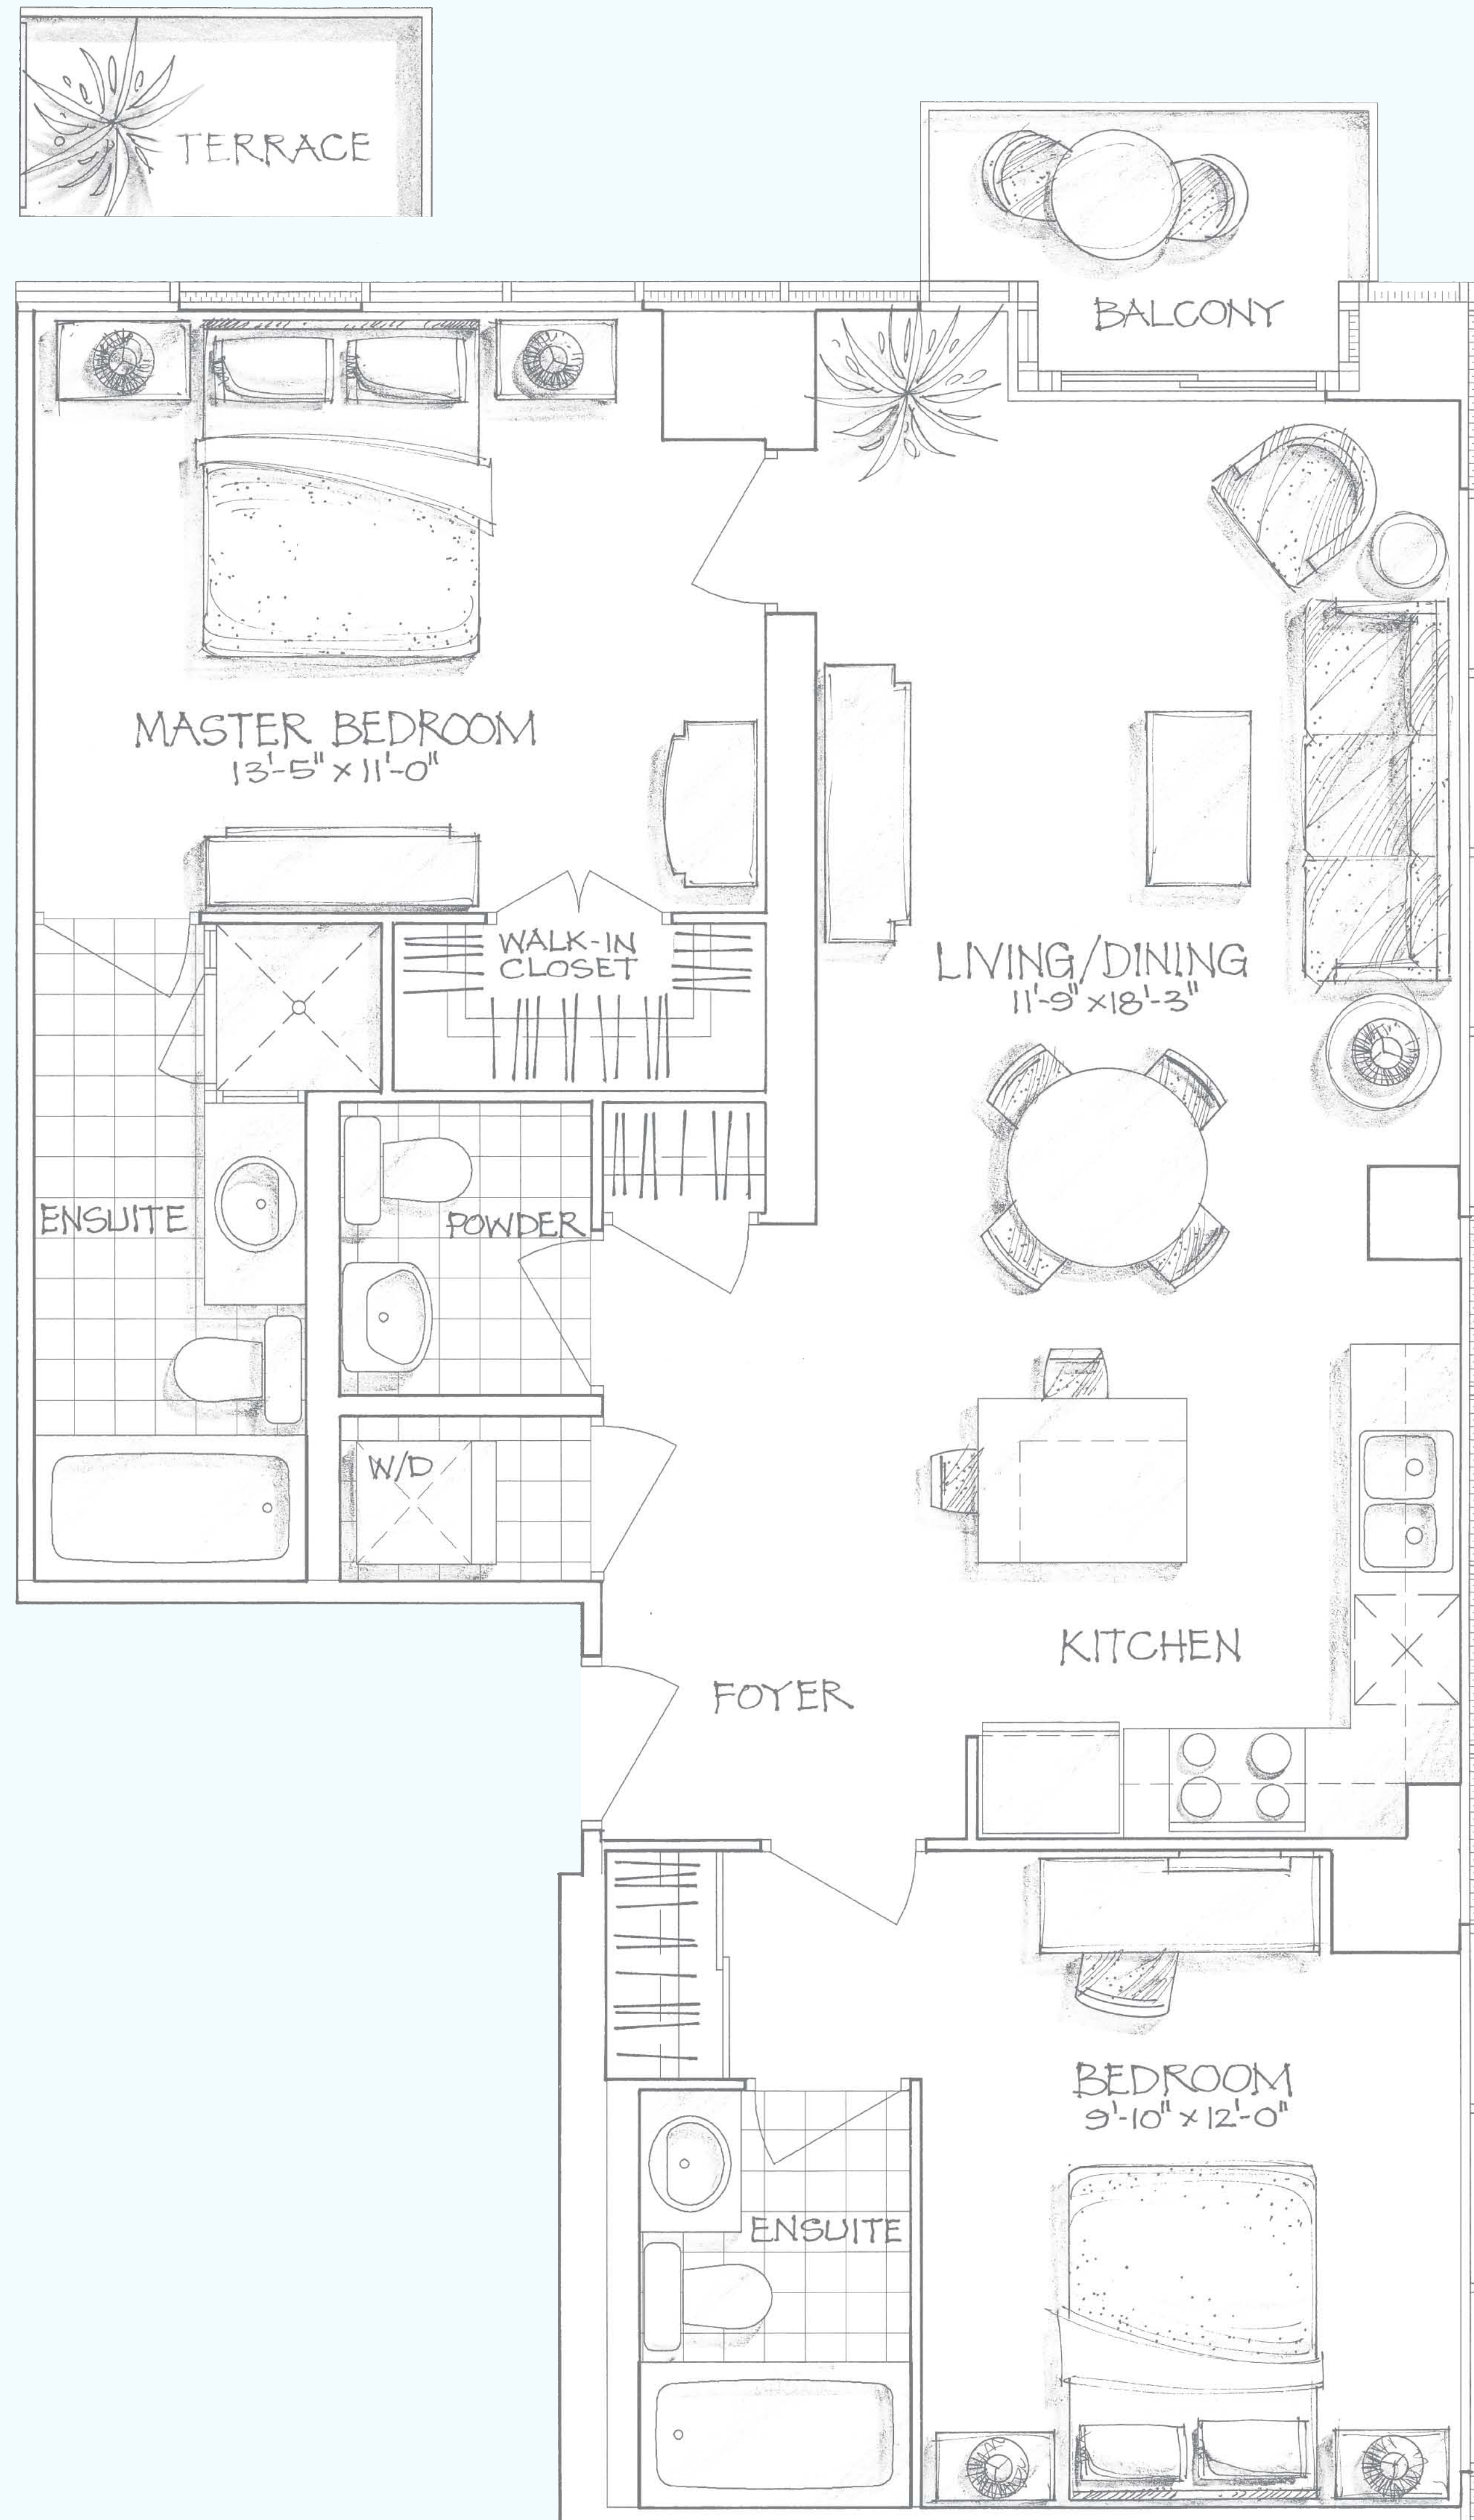

AQUA BLU

930 SQ. FT.

two bedroom + 35 SQ. FT. balcony

Total Living Space 965 SQ. FT.

20 SQ. FT. Terrace available on 21st floor only.

FLOORS 22-31

FLOOR 21

CRYSTALBLU
Condominiums at Bloor

Prices and specifications subject to change without notice. E. & O.E. All renderings and images are artist's concept.