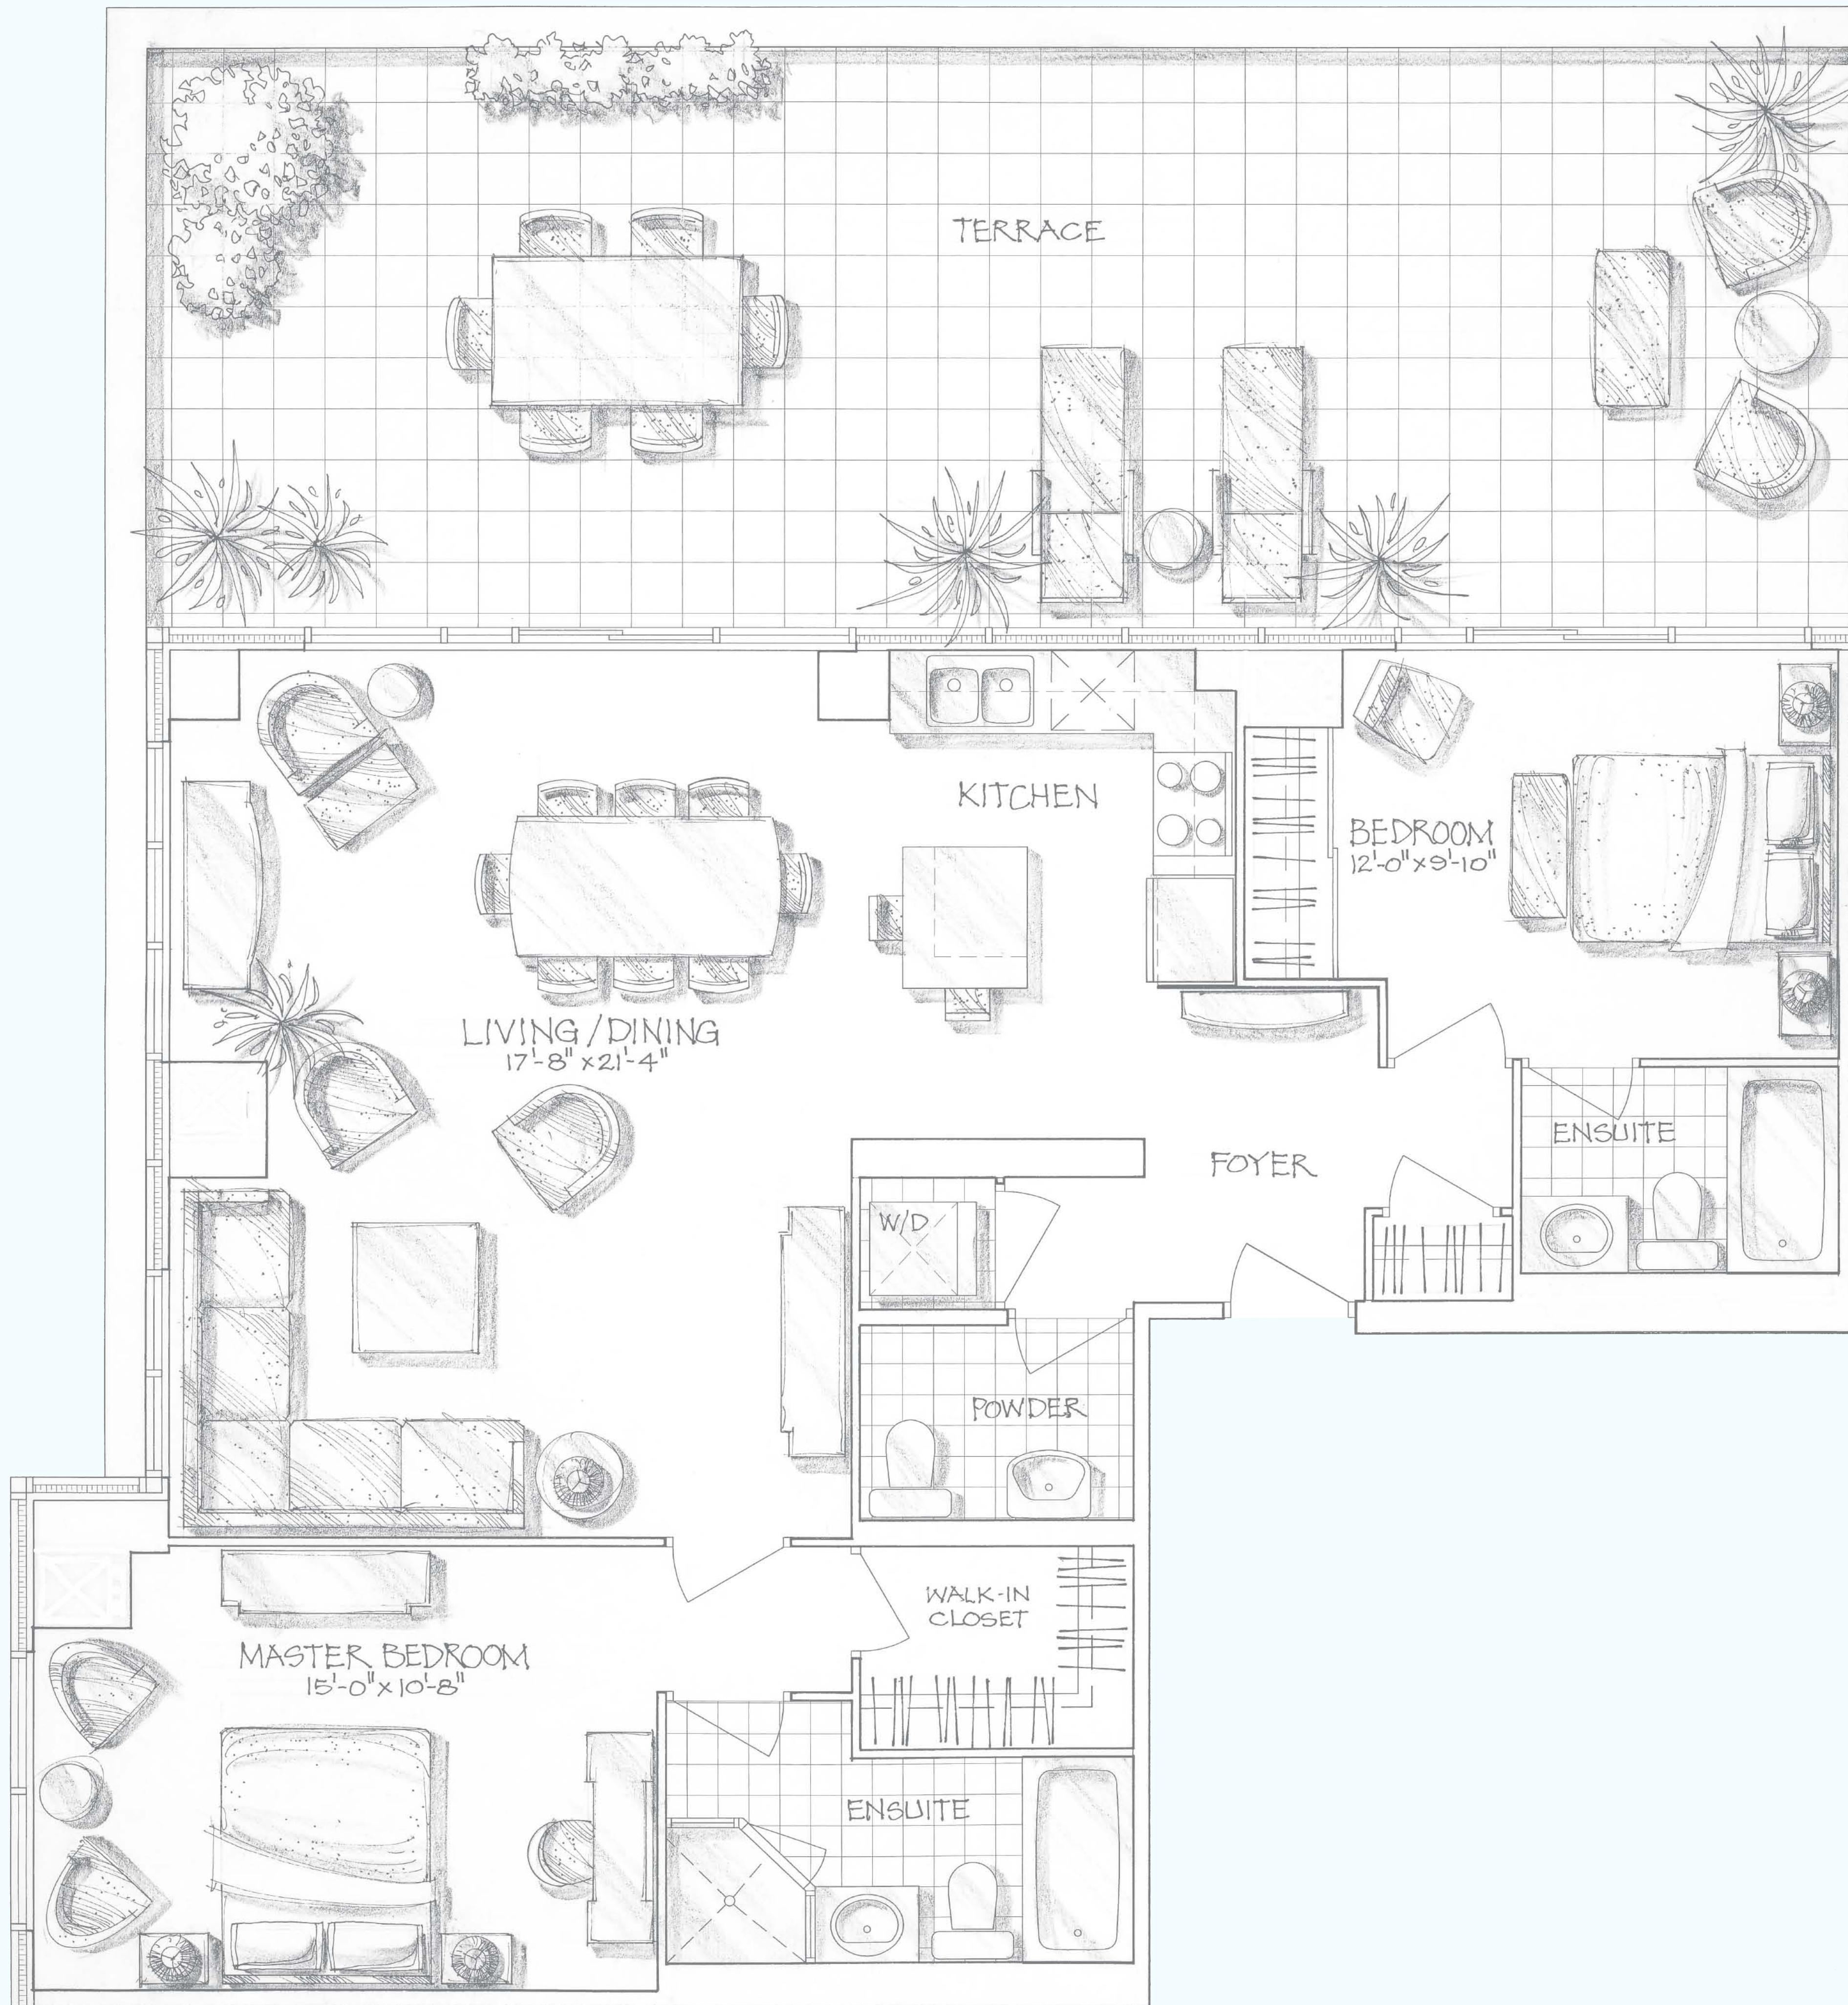

NAVY BLU

1,133 SQ. FT.
two bedroom + 575 SQ. FT. terrace
Total Living Space 1,708 SQ. FT.

FLOOR 5

CRYSTALBLU
Condominiums at Bloor

Prices and specifications subject to change without notice. E. & O.E. All renderings and images are artist's concept.