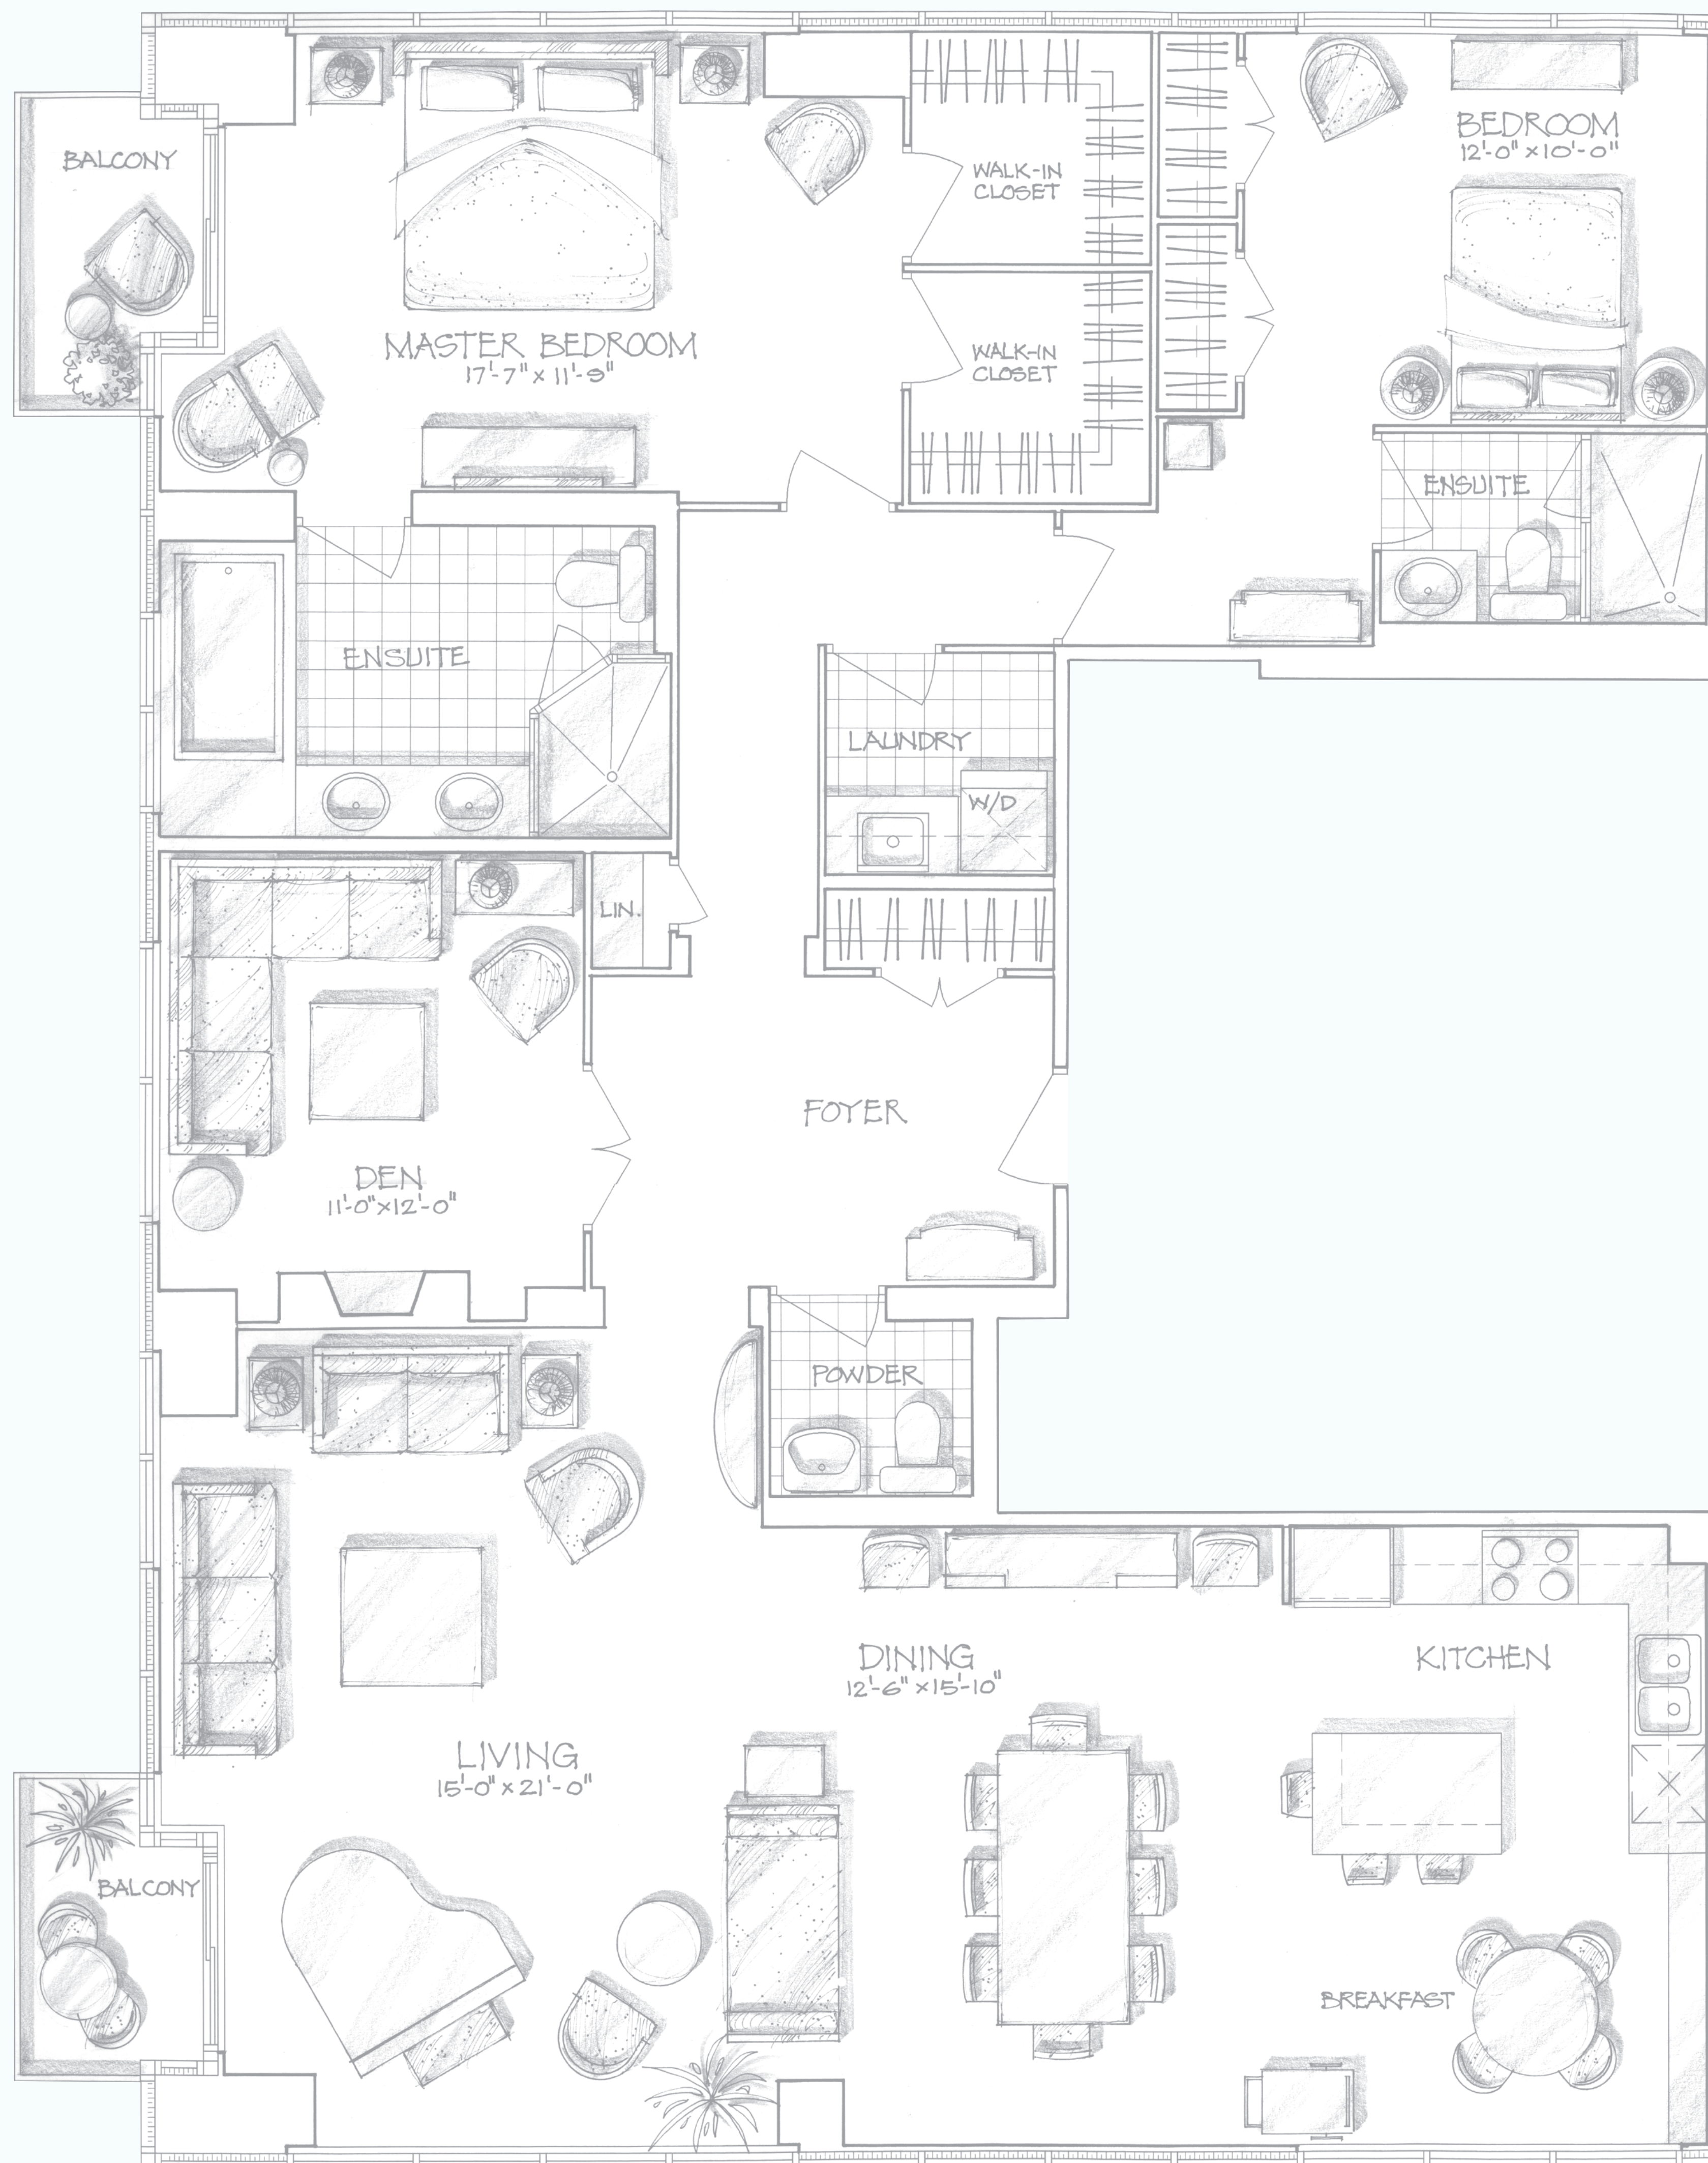

# ROYAL BLU

1,884 SQ. FT.

two bedroom + 70 SQ. FT. balconies

Total Living Space 1,954 SQ. FT.

CRYSTALBLU

Condominiums at Bloor

Prices and specifications subject to change without notice. E. & O.E. All renderings and images are artist's concept.