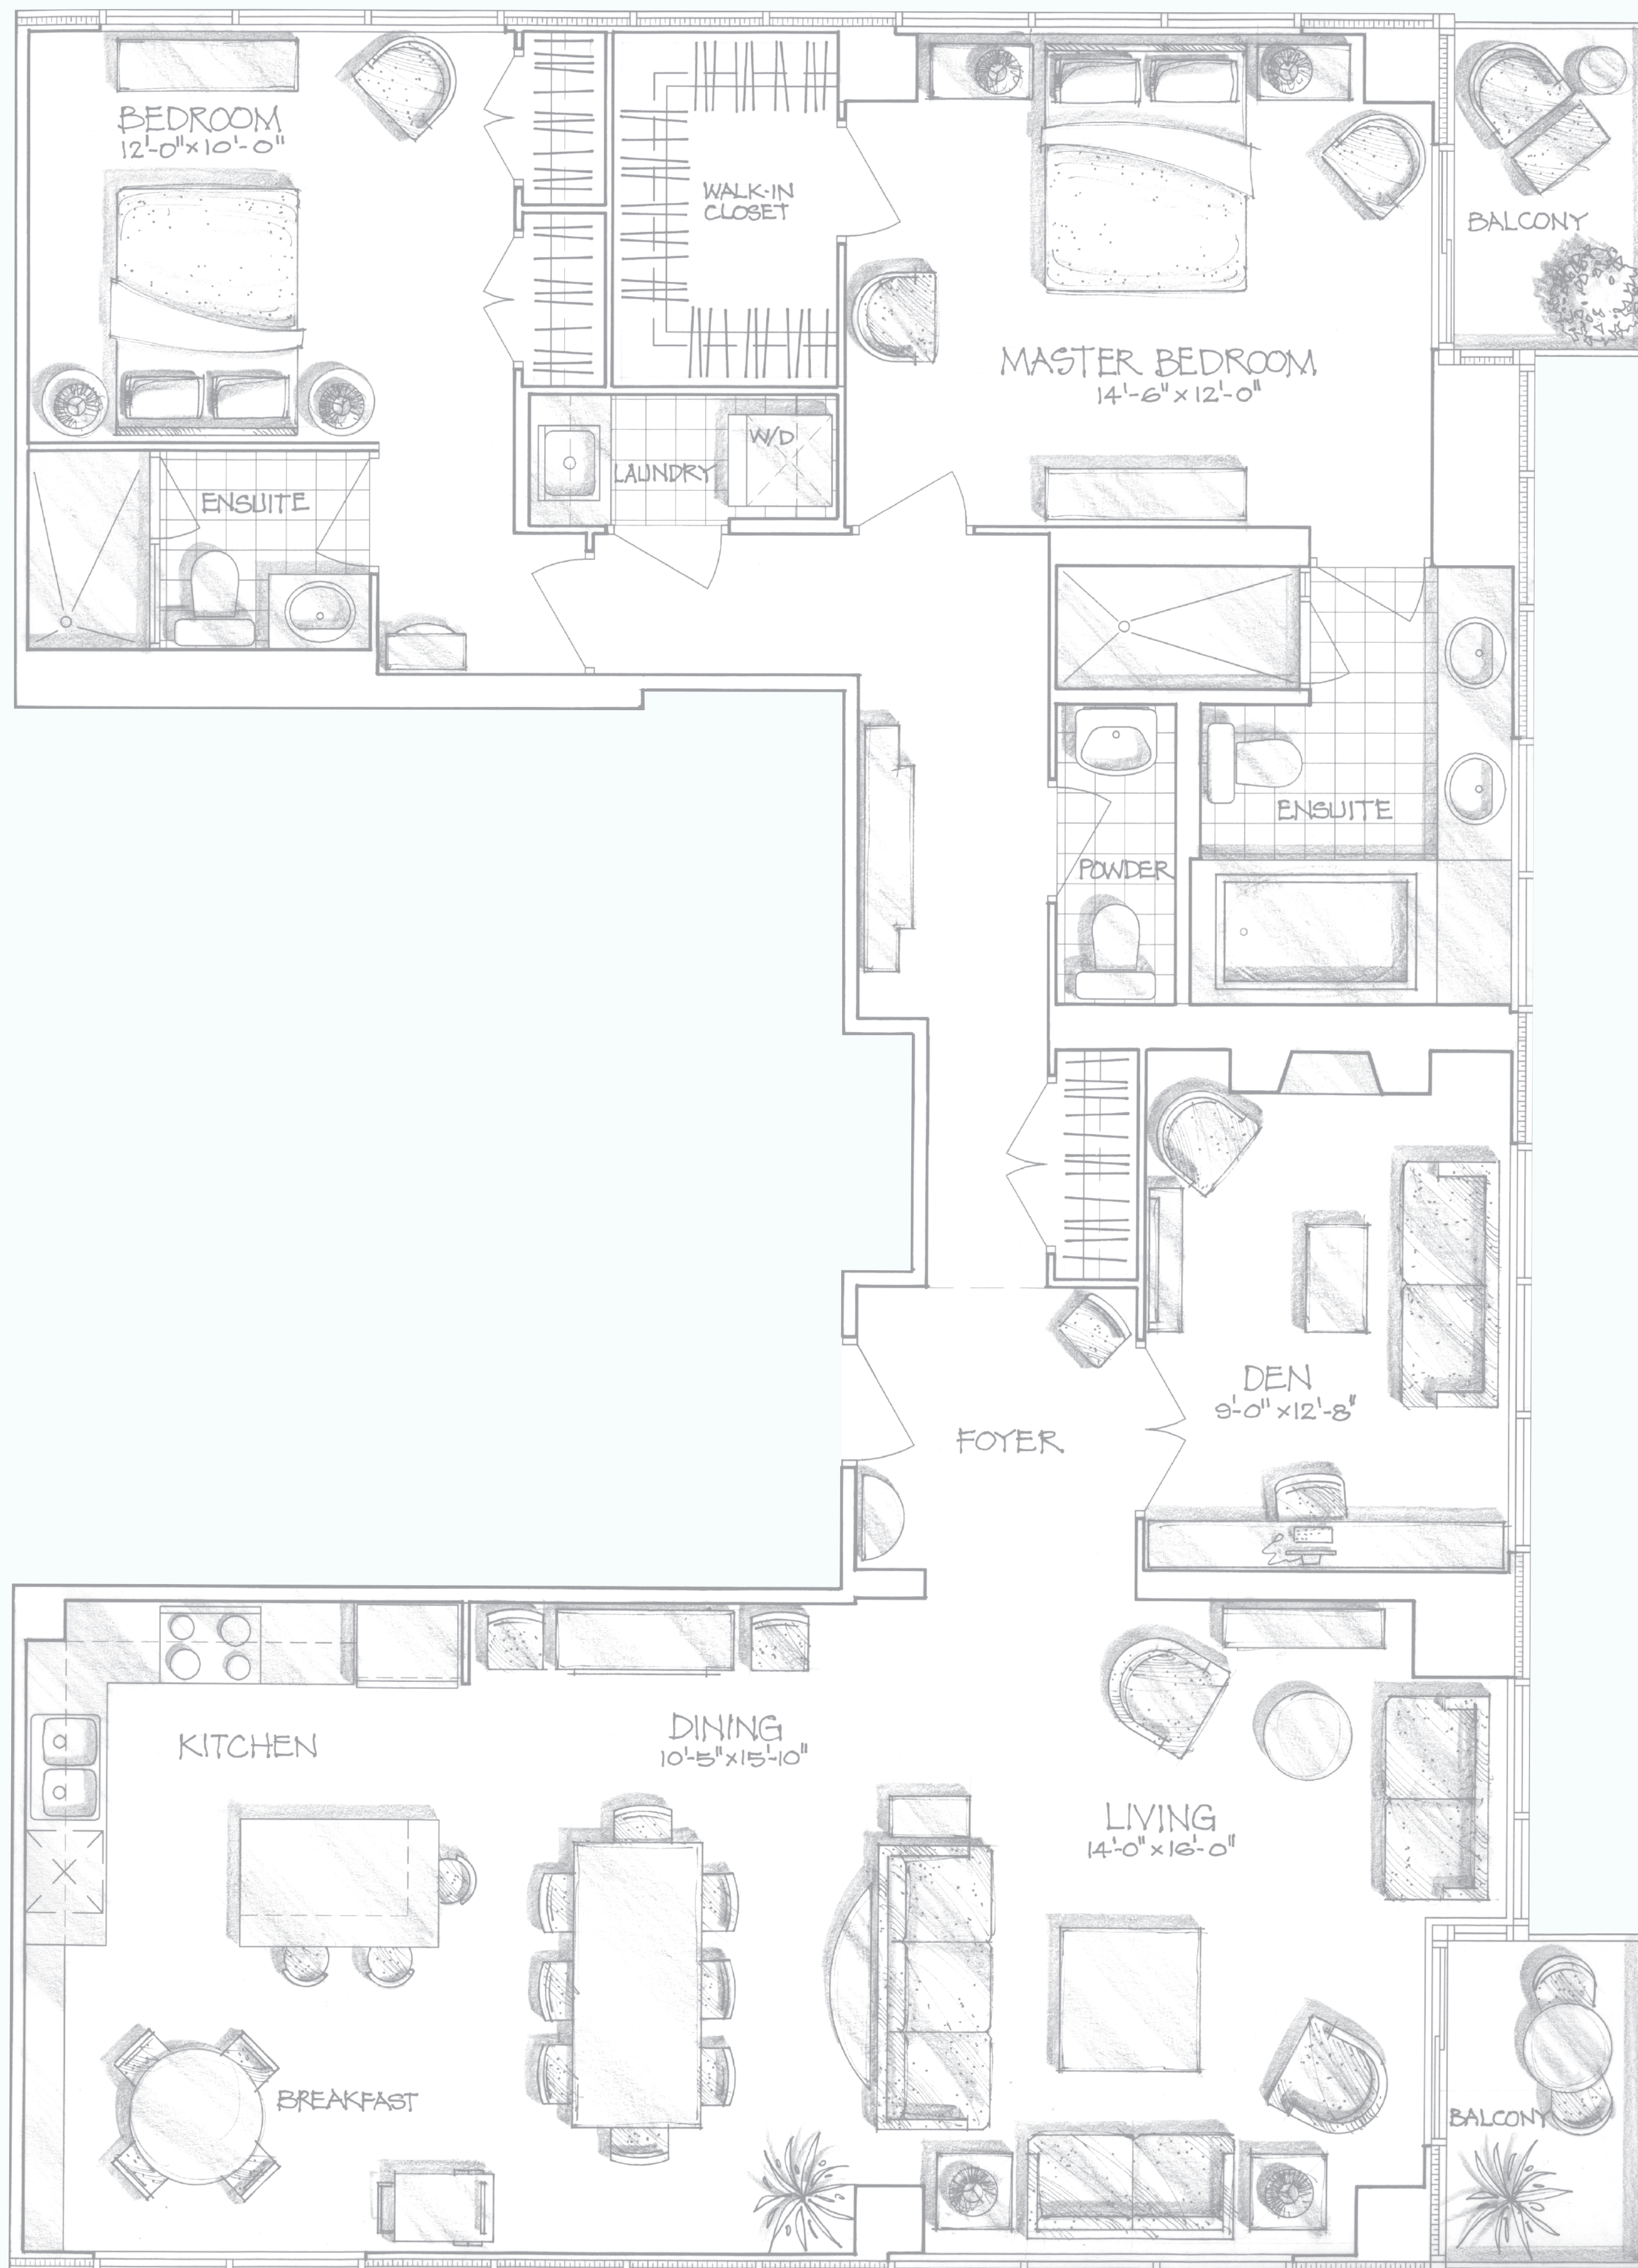

# SAPPHIRE BLU

1,599 SQ. FT.

two bedroom + 80 SQ. FT. balconies

Total Living Space 1,679 SQ. FT.

**CRYSTALBLU**  
Condominiums at Bloor

Prices and specifications subject to change without notice. E. & O.E. All renderings and images are artist's concept.